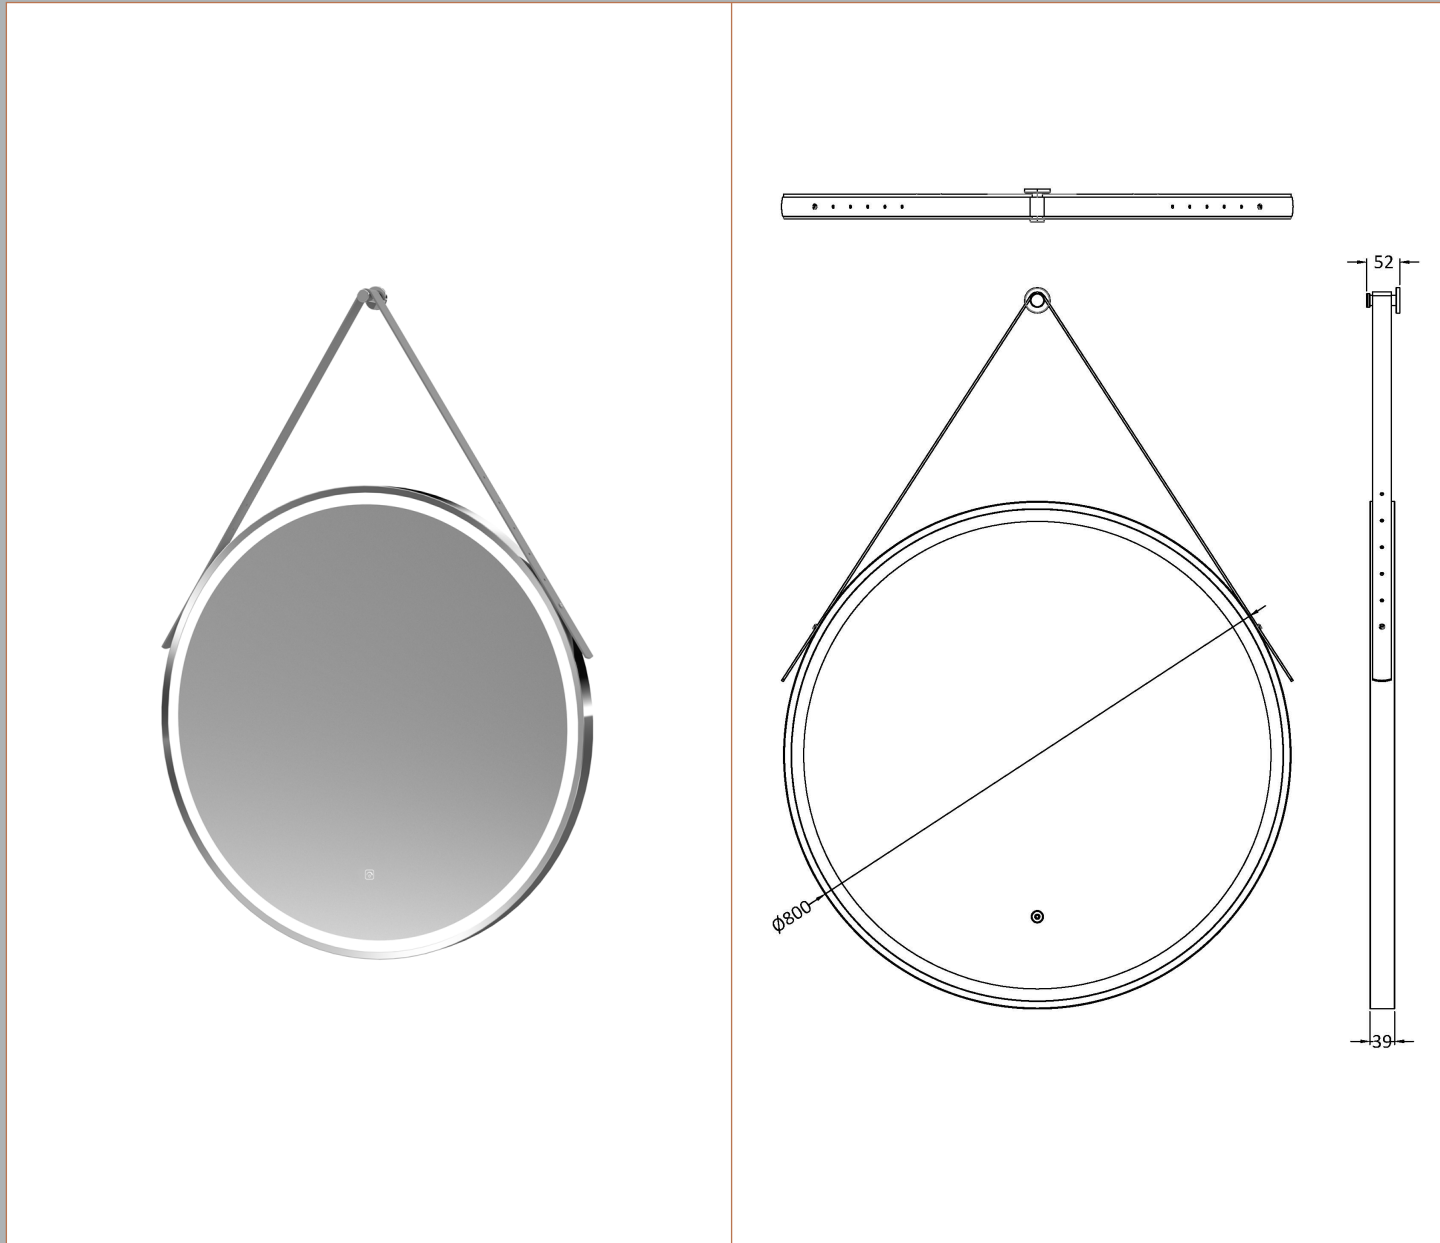

Sales Code: LQ723

Description: 800mm Round Illuminated Mirror

Product Dimensions

Height (mm):	800
Width (mm):	800
Depth (mm):	40
Nett Weight (kg):	10

Packaging Dimensions

Height (mm):	105
Width (mm):	900
Depth (mm):	900
Gross Weight (kg):	10

Packaging Data

Box Colour:	Brown Cardboard Box - Printed
Box Qty:	1
Label Size:	x
Label Colour:	
Label Qty:	

Outer Box Dimensions (If Applicable)

Height (mm):	
Width (mm):	
Depth (mm):	
Gross Weight (kg):	
Barcode:	5056462654386

Product Details

Country of Origin:	China			
Fitting Instruction:	No			
Certification:	CE:	FSC: No	WEEE: Yes	RoHS: Yes
	EMC: Yes	LYD: Yes	ECOMP:	ECIRC:
Product Material:	Aluminium			
Colour/Finish:	Chrome			
No of Shelves:	0			
Fixings Included:	Yes			
Light Power Source:	Mains Supply			
No of Lights:	2			
Bulb Type:	Led 6000K			
Voltage:	12			
Operation Method:	Touch Sensor			
Bulb Watt:	21			
Product Features:	Demister			
Illuminated:	Yes			