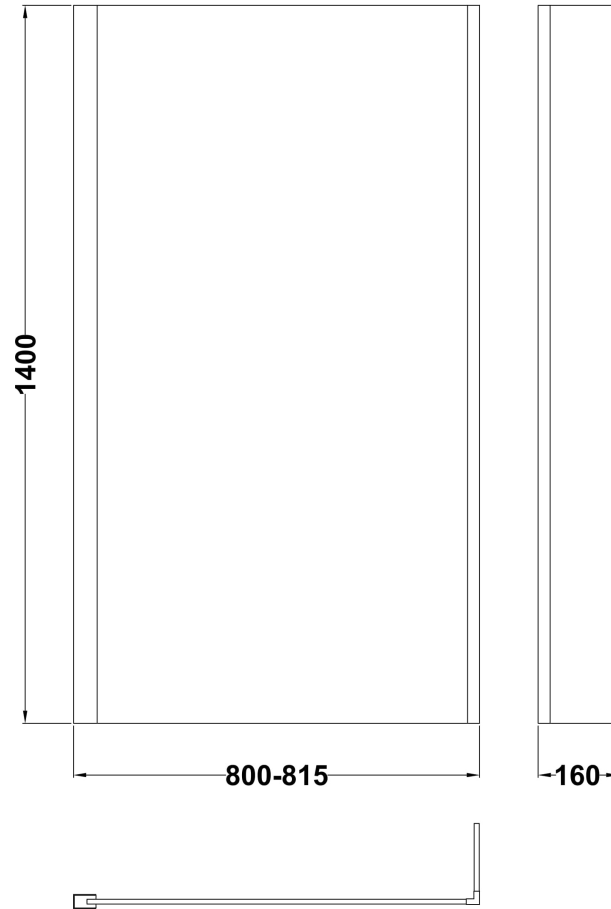

Sales Code: NSBS28

Description: Sq Fixed Screen, Fixed Return (6)

Product Dimensions

Height (mm):	1435
Width (mm):	805
Depth (mm):	38
Nett Weight (kg):	18

Packaging Dimensions

Height (mm):	55
Width (mm):	810
Length (mm):	1460
Gross Weight (kg):	18.7

Packaging Data

Box Colour:	Brown Cardboard Box - Printed
Box Qty:	1
Label Size:	140 x 30
Label Colour:	Not Applicable
Label Qty:	0

Outer Box Dimensions (If Applicable)

Height (mm):	
Width (mm):	
Depth (mm):	
Length (mm):	
Gross Weight (kg):	
Barcode:	5056462694818

Product Details

Country of Origin:	China
Fitting Instruction:	No
CE Approval:	Yes
Profile Material:	Aluminium
Profile Finish:	Brushed Brass
Adjustments (mm):	800mm - 815mm
Entry Width (mm):	N/A
Swing In Dim (mm):	N/A
Swing Out Dim (mm):	N/A
Radius (mm):	Not Applicable
Glass Thickness (mm):	6
Easy Fit:	No
Easy Clean:	No
Handle Style:	Not Applicable
Handle Material:	Not Applicable
Enclosure Design:	Frameless
Wheel Type:	Not Applicable
Support Bar Included:	Support Bar Not Included
Extras:	None