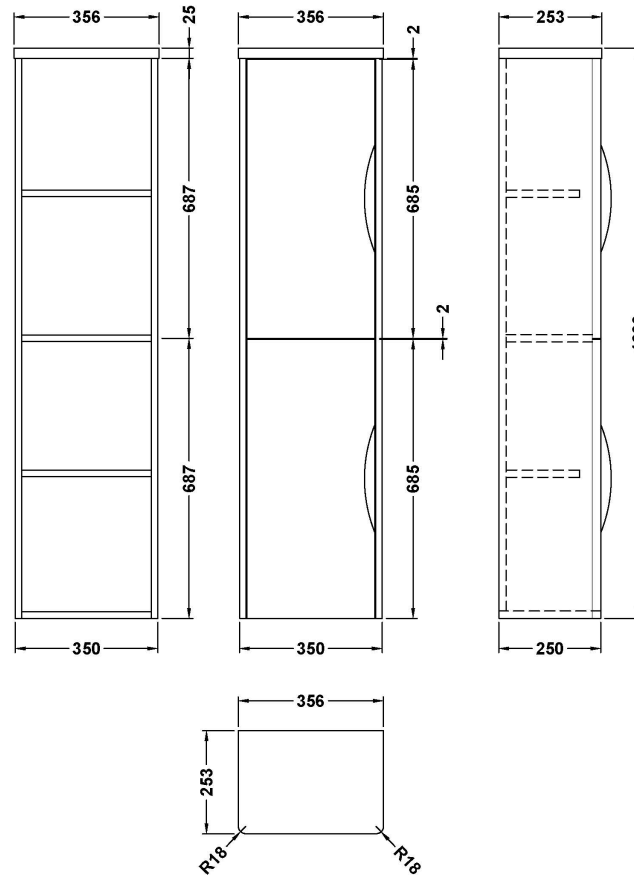

Sales Code: PMP863

Description: Tall Wall Hung Unit (1400X350x250)

Product Dimensions

Height (mm):	1399
Width (mm):	356
Depth (mm):	253
Nett Weight (kg):	36

Packaging Dimensions

Height (mm):	290
Width (mm):	390
Depth (mm):	1230
Gross Weight (kg):	36

Packaging Data

Box Colour:	Brown Cardboard Box - Printed
Box Qty:	1
Label Size:	100 x 50
Label Colour:	White Label
Label Qty:	2

Outer Box Dimensions (If Applicable)

Height (mm):	
Width (mm):	
Depth (mm):	
Gross Weight (kg):	
Barcode:	5056462618692

Product Details

Country of Origin:	China
Fitting Instruction:	No
CE Certification:	N/A
FSC Certified Materials:	Yes
Colour:	Satin Green
Construction Method:	Cam & Wood Dowel
Construction Type:	Rigid
Cabinet Finish:	MFC Painted Matt
Fascia Finish:	Mdf Painted Matt
Cabinet Thickness (mm):	18
Fascia Thickness (mm):	18
Drawer Included:	No
Drawer Type:	Not Applicable
No of Shelves:	3
Hinge Type:	95 Degree Clip-On Soft Close
Hinge Included:	Yes
Adjustable Legs:	No
Fixings Included:	Yes
Handle Style:	Contemporary
Waste Shroud:	No
Handle Included:	Yes
Handle Type:	Cup