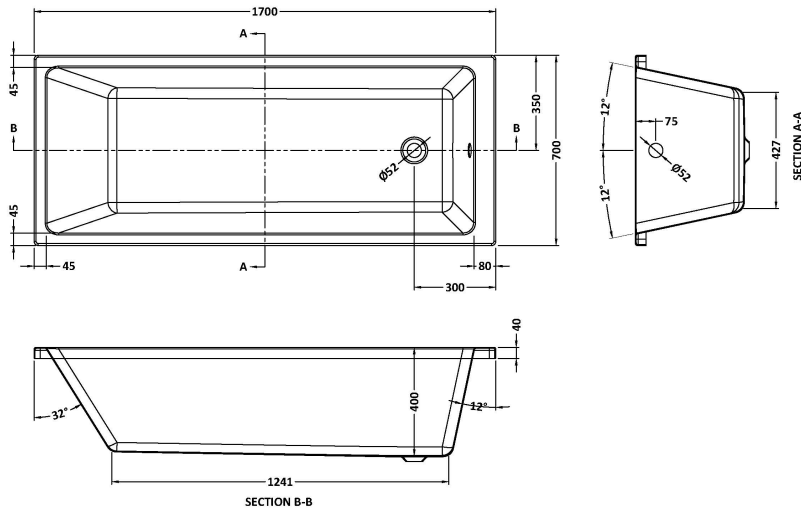

### Product Dimensions

Length (mm):	1700
Width (mm):	700
Depth (mm):	400
Nett Weight (kg):	21

### Packaging Dimensions

Length (mm):	1770
Width (mm):	710
Depth (mm):	420
Gross Weight (kg):	21

### Outer Box Dimensions (If Applicable)

Length (mm):	
Width (mm):	
Height (mm):	
Gross Weight (kg):	
Barcode:	5056462692197

### Product Details

Country of Origin:	Egypt
Fitting Instruction:	No
Certification:	FSC: CE:
Material Colour Reference:	European White
Product Material:	Acrylic
Material Thickness:	4mm
Volume (Ltr):	200L
Displaced Capacity:	130L
Leg Set Included:	Legset Included
Waste Included:	Waste Not Included
Drilled/Undrilled:	Undrilled For Taps
Includes Grips:	No Grips Supplied
Embossed:	No
No of Tapholes:	None
Anti-Slip:	No