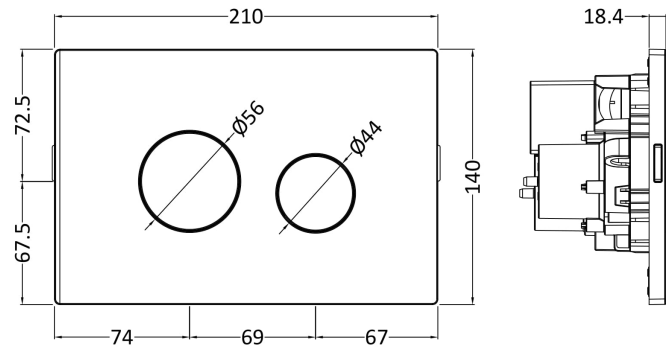

### Product Dimensions

Length (mm):	
Width (mm):	70
Height (mm):	70
Depth (mm):	99
Nett Weight (kg):	0.2

### Packaging Dimensions

Height (mm):	218
Width (mm):	145
Depth (mm):	92
Gross Weight (kg):	0.2

### Packaging Data

Box Colour:	White Cardboard Box
Box Qty:	1
Label Size:	100 x 50
Label Colour:	White Label
Label Qty:	1

### Outer Box Dimensions (If Applicable)

Height (mm):	
Width (mm):	
Length (mm):	
Depth (mm):	
Gross Weight (kg):	
Barcode:	5056462618937