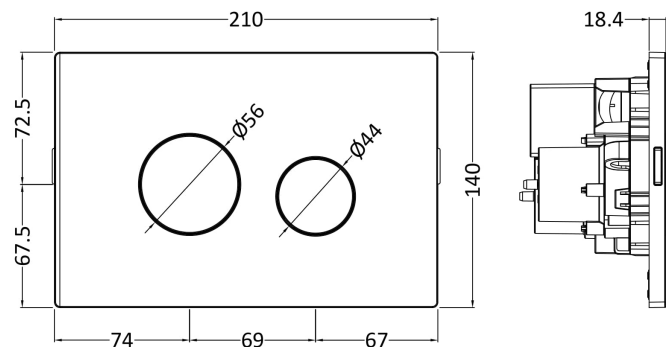

Sales Code: MDPP02R

Description: Round Plate For Pneumatic Dual Flush

Product Dimensions

Length (mm):	
Width (mm):	70
Height (mm):	70
Depth (mm):	99
Nett Weight (kg):	0.2

Packaging Dimensions

Height (mm):	218
Width (mm):	145
Depth (mm):	92
Gross Weight (kg):	0.2

Packaging Data

Box Colour:	White Cardboard Box
Box Qty:	1
Label Size:	100 x 50
Label Colour:	White Label
Label Qty:	1

Outer Box Dimensions (If Applicable)

Height (mm):	
Width (mm):	
Length (mm):	
Depth (mm):	
Gross Weight (kg):	
Barcode:	5056462618913

Product Details

Country of Origin:	China
Fitting Instruction:	No
CE Certification:	
Product Material:	ABS
Heating Element Wattage:	Not Applicable
Colour/Finish:	Black
Product Diameter:	
Connection Size:	N/A