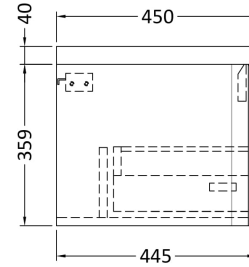

Sales Code: LUN105A

Description: 600 W/H 1-Drawer Unit & Ceramic Basin

Packaging Details

Barcode: 5056462644431

Sales Code: SML194

Description: 600 W/H Single Drawer Unit

Product Dimensions

Height (mm):	359
Width (mm):	596
Depth (mm):	445
Nett Weight (kg):	21.5

Packaging Dimensions

Height (mm):	400
Width (mm):	640
Depth (mm):	480
Gross Weight (kg):	22

Packaging Data

Box Colour:	Brown Cardboard Box - Printed
Box Qty:	1
Label Size:	100 x 50
Label Colour:	White Label
Label Qty:	2

Outer Box Dimensions (If Applicable)

Height (mm):	
Width (mm):	
Depth (mm):	
Gross Weight (kg):	
Barcode:	5056462694467

Product Details

Country of Origin:	China
Fitting Instruction:	No
CE Certification:	N/A
FSC Certified Materials:	Yes
Colour:	Satin White
Construction Method:	Cam & Wood Dowel
Construction Type:	Rigid
Cabinet Finish:	MFC Painted Matt
Fascia Finish:	Mdf Painted Matt
Cabinet Thickness (mm):	18
Fascia Thickness (mm):	18
Drawer Included:	Yes
Drawer Type:	80mm High Metal S/C Inc Galler
No of Shelves:	0
Hinge Type:	Not Applicable
Hinge Included:	Not Applicable
Adjustable Legs:	No
Fixings Included:	Yes
Handle Style:	Contemporary
Waste Shroud:	Yes
Handle Included:	Yes
Handle Type:	Inset

Sales Code: CBM003

Description: Ceramic Basin 600X450

Product Dimensions

Height (mm):	450
Width (mm):	600
Depth (mm):	157
Nett Weight (kg):	12.82

Packaging Dimensions

Height (mm):	470
Width (mm):	640
Depth (mm):	167
Gross Weight (kg):	12.82