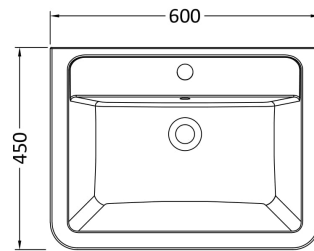

Sales Code: LUN105A

Description: 600 W/H 1-Drawer Unit & Ceramic Basin

Packaging Details

Barcode: 5056462644431

Sales Code: SML194

Description: 600 W/H Single Drawer Unit

Product Dimensions

Height (mm):	359
Width (mm):	596
Depth (mm):	445
Nett Weight (kg):	21.5

Packaging Dimensions

Height (mm):	400
Width (mm):	640
Depth (mm):	480
Gross Weight (kg):	22

Packaging Data

Box Colour:	Brown Cardboard Box - Printed
Box Qty:	1
Label Size:	100 x 50
Label Colour:	White Label
Label Qty:	2

Outer Box Dimensions (If Applicable)

Height (mm):	
Width (mm):	
Depth (mm):	
Gross Weight (kg):	
Barcode:	5056462694467

Product Details

Country of Origin:	China
Fitting Instruction:	No
CE Certification:	N/A
FSC Certified Materials:	Yes
Colour:	Satin White
Construction Method:	Cam & Wood Dowel
Construction Type:	Rigid
Cabinet Finish:	MFC Painted Matt
Fascia Finish:	Mdf Painted Matt
Cabinet Thickness (mm):	18
Fascia Thickness (mm):	18
Drawer Included:	Yes
Drawer Type:	80mm High Metal S/C Inc Galler
No of Shelves:	0
Hinge Type:	Not Applicable
Hinge Included:	Not Applicable
Adjustable Legs:	No
Fixings Included:	Yes
Handle Style:	Contemporary
Waste Shroud:	Yes
Handle Included:	Yes
Handle Type:	Inset

Sales Code: CBM003

Description: Ceramic Basin 600X450

Product Dimensions

Height (mm):	450
Width (mm):	600
Depth (mm):	157
Nett Weight (kg):	12.82

Packaging Dimensions

Height (mm):	470
Width (mm):	640
Depth (mm):	167
Gross Weight (kg):	12.82