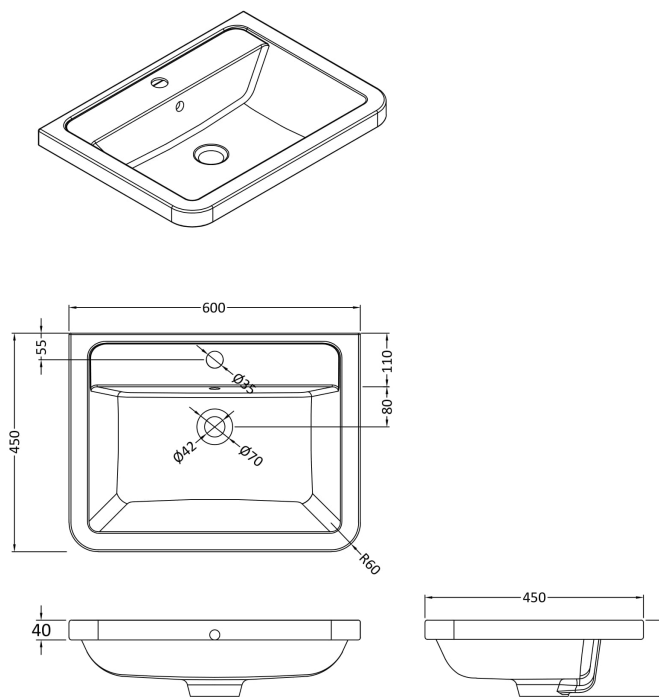

Sales Code: LUN105A

Description: 600 W/H 1-Drawer Unit & Ceramic Basin

Packaging Details

Barcode: 5056462644431

Sales Code: SML194

Description: 600 W/H Single Drawer Unit

Product Dimensions

Height (mm):	359
Width (mm):	596
Depth (mm):	445
Nett Weight (kg):	21.5

Packaging Dimensions

Height (mm):	400
Width (mm):	640
Depth (mm):	480
Gross Weight (kg):	22

Packaging Data

Box Colour:	Brown Cardboard Box - Printed
Box Qty:	1
Label Size:	100 x 50
Label Colour:	White Label
Label Qty:	2

Outer Box Dimensions (If Applicable)

Height (mm):	
Width (mm):	
Depth (mm):	
Gross Weight (kg):	
Barcode:	5056462694467

Product Details

Country of Origin:	China
Fitting Instruction:	No
CE Certification:	N/A
FSC Certified Materials:	Yes
Colour:	Satin White
Construction Method:	Cam & Wood Dowel
Construction Type:	Rigid
Cabinet Finish:	MFC Painted Matt
Fascia Finish:	Mdf Painted Matt
Cabinet Thickness (mm):	18
Fascia Thickness (mm):	18
Drawer Included:	Yes
Drawer Type:	80mm High Metal S/C Inc Galler
No of Shelves:	0
Hinge Type:	Not Applicable
Hinge Included:	Not Applicable
Adjustable Legs:	No
Fixings Included:	Yes
Handle Style:	Contemporary
Waste Shroud:	Yes
Handle Included:	Yes
Handle Type:	Inset

Sales Code: CBM003

Description: Ceramic Basin 600X450

Product Dimensions

Height (mm):	450
Width (mm):	600
Depth (mm):	157
Nett Weight (kg):	12.82

Packaging Dimensions

Height (mm):	470
Width (mm):	640
Depth (mm):	167
Gross Weight (kg):	12.82