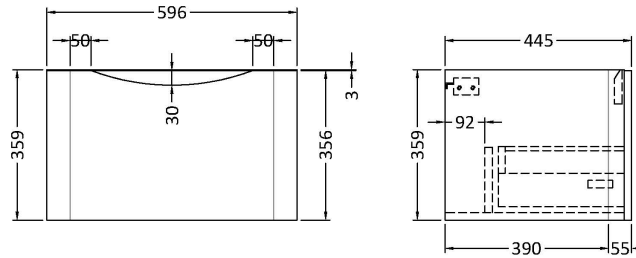

Sales Code: LUN105A

Description: 600 W/H 1-Drawer Unit & Ceramic Basin

Packaging Details

Barcode: 5056462644431

Sales Code: SML194

Description: 600 W/H Single Drawer Unit

Product Dimensions

Height (mm):	359
Width (mm):	596
Depth (mm):	445
Nett Weight (kg):	21.5

Packaging Dimensions

Height (mm):	400
Width (mm):	640
Depth (mm):	480
Gross Weight (kg):	22

Packaging Data

Box Colour:	Brown Cardboard Box - Printed
Box Qty:	1
Label Size:	100 x 50
Label Colour:	White Label
Label Qty:	2

Outer Box Dimensions (If Applicable)

Height (mm):	
Width (mm):	
Depth (mm):	
Gross Weight (kg):	
Barcode:	5056462694467

Product Details

Country of Origin:	China
Fitting Instruction:	No
CE Certification:	N/A
FSC Certified Materials:	Yes
Colour:	Satin White
Construction Method:	Cam & Wood Dowel
Construction Type:	Rigid
Cabinet Finish:	MFC Painted Matt
Fascia Finish:	Mdf Painted Matt
Cabinet Thickness (mm):	18
Fascia Thickness (mm):	18
Drawer Included:	Yes
Drawer Type:	80mm High Metal S/C Inc Galler
No of Shelves:	0
Hinge Type:	Not Applicable
Hinge Included:	Not Applicable
Adjustable Legs:	No
Fixings Included:	Yes
Handle Style:	Contemporary
Waste Shroud:	Yes
Handle Included:	Yes
Handle Type:	Inset

Sales Code: CBM003

Description: Ceramic Basin 600X450

Product Dimensions

Height (mm):	450
Width (mm):	600
Depth (mm):	157
Nett Weight (kg):	12.82

Packaging Dimensions

Height (mm):	470
Width (mm):	640
Depth (mm):	167
Gross Weight (kg):	12.82