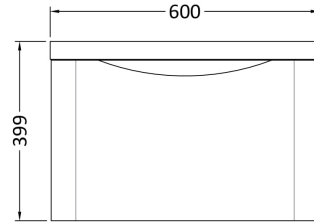

Sales Code: LUN105A

Description: 600 W/H 1-Drawer Unit & Ceramic Basin

Packaging Details

Barcode: 5056462644431

Sales Code: SML194

Description: 600 W/H Single Drawer Unit

Product Dimensions

Height (mm):	359
Width (mm):	596
Depth (mm):	445
Nett Weight (kg):	21.5

Packaging Dimensions

Height (mm):	400
Width (mm):	640
Depth (mm):	480
Gross Weight (kg):	22

Packaging Data

Box Colour:	Brown Cardboard Box - Printed
Box Qty:	1
Label Size:	100 x 50
Label Colour:	White Label
Label Qty:	2

Outer Box Dimensions (If Applicable)

Height (mm):	
Width (mm):	
Depth (mm):	
Gross Weight (kg):	
Barcode:	5056462694467

Product Details

Country of Origin:	China
Fitting Instruction:	No
CE Certification:	N/A
FSC Certified Materials:	Yes
Colour:	Satin White
Construction Method:	Cam & Wood Dowel
Construction Type:	Rigid
Cabinet Finish:	MFC Painted Matt
Fascia Finish:	Mdf Painted Matt
Cabinet Thickness (mm):	18
Fascia Thickness (mm):	18
Drawer Included:	Yes
Drawer Type:	80mm High Metal S/C Inc Galler
No of Shelves:	0
Hinge Type:	Not Applicable
Hinge Included:	Not Applicable
Adjustable Legs:	No
Fixings Included:	Yes
Handle Style:	Contemporary
Waste Shroud:	Yes
Handle Included:	Yes
Handle Type:	Inset

Sales Code: CBM003

Description: Ceramic Basin 600X450

Product Dimensions

Height (mm):	450
Width (mm):	600
Depth (mm):	157
Nett Weight (kg):	12.82

Packaging Dimensions

Height (mm):	470
Width (mm):	640
Depth (mm):	167
Gross Weight (kg):	12.82