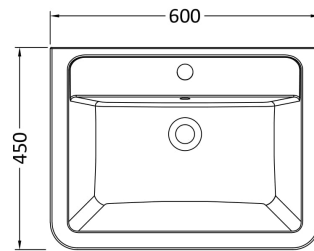

Sales Code: LUN205A

Description: 600 W/H 1-Drawer Unit & Ceramic Basin

Packaging Details

Barcode: 5056462644615