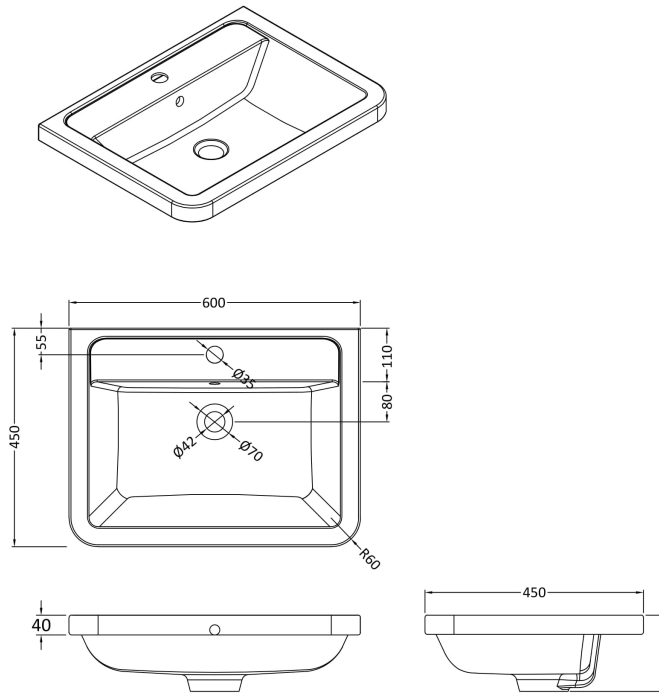

### Product Dimensions

Height (mm):	359
Width (mm):	596
Depth (mm):	445
Nett Weight (kg):	21.5

### Packaging Dimensions

Height (mm):	400
Width (mm):	640
Depth (mm):	480
Gross Weight (kg):	22

### Outer Box Dimensions (If Applicable)

Height (mm):	
Width (mm):	
Depth (mm):	
Gross Weight (kg):	
Barcode:	5056462694474

**Sales Code:** CBM003

**Description:** Ceramic Basin 600X450

**Product Dimensions**

Height (mm):	450
Width (mm):	600
Depth (mm):	157
Nett Weight (kg):	12.82

**Packaging Dimensions**

Height (mm):	470
Width (mm):	640
Depth (mm):	167
Gross Weight (kg):	12.82