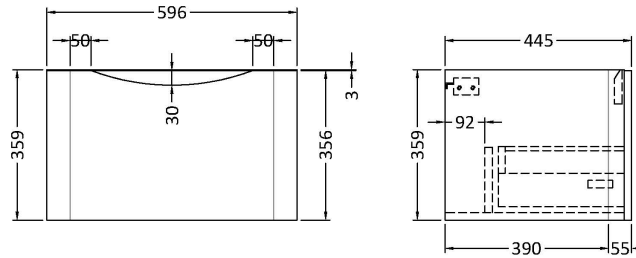

### Product Dimensions

Height (mm):	359
Width (mm):	596
Depth (mm):	445
Nett Weight (kg):	21.5

### Packaging Dimensions

Height (mm):	400
Width (mm):	640
Depth (mm):	480
Gross Weight (kg):	22

### Outer Box Dimensions (If Applicable)

Height (mm):	
Width (mm):	
Depth (mm):	
Gross Weight (kg):	
Barcode:	5056462694474

**Sales Code:** CBM003

**Description:** Ceramic Basin 600X450

**Product Dimensions**

Height (mm):	450
Width (mm):	600
Depth (mm):	157
Nett Weight (kg):	12.82

**Packaging Dimensions**

Height (mm):	470
Width (mm):	640
Depth (mm):	167
Gross Weight (kg):	12.82