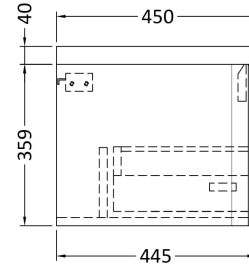

Sales Code: LUN205A

Description: 600 W/H 1-Drawer Unit & Ceramic Basin

Packaging Details

Barcode: 5056462644615