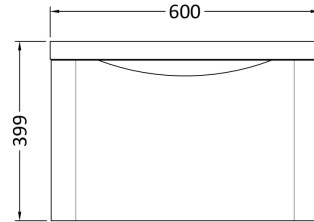

Sales Code: LUN205A

Description: 600 W/H 1-Drawer Unit & Ceramic Basin

Packaging Details

Barcode: 5056462644615