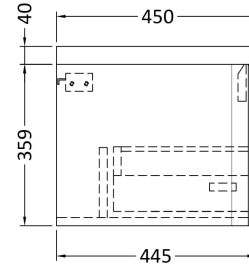

Sales Code: LUN805A

Description: 600 W/H 1-Drawer Unit & Ceramic Basin

Packaging Details

Barcode: 5056462644639

Sales Code: SML894

Description: 600 W/H Single Drawer Unit

Product Dimensions

Height (mm):	359
Width (mm):	596
Depth (mm):	445
Nett Weight (kg):	21.5

Packaging Dimensions

Height (mm):	400
Width (mm):	640
Depth (mm):	480
Gross Weight (kg):	22

Packaging Data

Box Colour:	Brown Cardboard Box - Printed
Box Qty:	1
Label Size:	100 x 50
Label Colour:	White Label
Label Qty:	2

Outer Box Dimensions (If Applicable)

Height (mm):	
Width (mm):	
Depth (mm):	
Gross Weight (kg):	
Barcode:	5056462694498

Product Details

Country of Origin:	China
Fitting Instruction:	No
CE Certification:	N/A
FSC Certified Materials:	Yes
Colour:	Satin Green
Construction Method:	Cam & Wood Dowel
Construction Type:	Rigid
Cabinet Finish:	MFC Painted Matt
Fascia Finish:	Mdf Painted Matt
Cabinet Thickness (mm):	18
Fascia Thickness (mm):	18
Drawer Included:	Yes
Drawer Type:	80mm High Metal S/C Inc Galler
No of Shelves:	0
Hinge Type:	Not Applicable
Hinge Included:	Not Applicable
Adjustable Legs:	No
Fixings Included:	Yes
Handle Style:	Contemporary
Waste Shroud:	Yes
Handle Included:	Yes
Handle Type:	Inset

Sales Code: CBM003

Description: Ceramic Basin 600X450

Product Dimensions

Height (mm):	450
Width (mm):	600
Depth (mm):	157
Nett Weight (kg):	12.82

Packaging Dimensions

Height (mm):	470
Width (mm):	640
Depth (mm):	167
Gross Weight (kg):	12.82