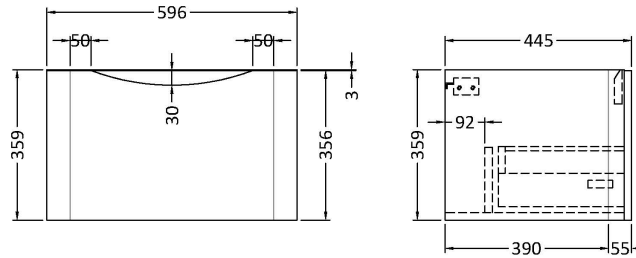

Sales Code: LUN805A

Description: 600 W/H 1-Drawer Unit & Ceramic Basin

Packaging Details

Barcode: 5056462644639

Sales Code: SML894

Description: 600 W/H Single Drawer Unit

Product Dimensions

Height (mm):	359
Width (mm):	596
Depth (mm):	445
Nett Weight (kg):	21.5

Packaging Dimensions

Height (mm):	400
Width (mm):	640
Depth (mm):	480
Gross Weight (kg):	22

Packaging Data

Box Colour:	Brown Cardboard Box - Printed
Box Qty:	1
Label Size:	100 x 50
Label Colour:	White Label
Label Qty:	2

Sales Code: CBM003

Description: Ceramic Basin 600X450

Product Dimensions

Height (mm):	450
Width (mm):	600
Depth (mm):	157
Nett Weight (kg):	12.82

Packaging Dimensions

Height (mm):	470
Width (mm):	640
Depth (mm):	167
Gross Weight (kg):	12.82

Packaging Data

Box Colour:	Brown Cardboard Box - Printed
Box Qty:	1
Label Size:	100 x 50
Label Colour:	White Label
Label Qty:	2

Outer Box Dimensions (If Applicable)

Height (mm):	
Width (mm):	
Depth (mm):	
Gross Weight (kg):	
Barcode:	5056211875789