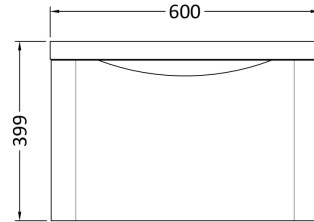

Sales Code: LUN805A

Description: 600 W/H 1-Drawer Unit & Ceramic Basin

Packaging Details

Barcode: 5056462644639

Sales Code: SML894

Description: 600 W/H Single Drawer Unit

Product Dimensions

Height (mm):	359
Width (mm):	596
Depth (mm):	445
Nett Weight (kg):	21.5

Packaging Dimensions

Height (mm):	400
Width (mm):	640
Depth (mm):	480
Gross Weight (kg):	22

Packaging Data

Box Colour:	Brown Cardboard Box - Printed
Box Qty:	1
Label Size:	100 x 50
Label Colour:	White Label
Label Qty:	2

Outer Box Dimensions (If Applicable)

Height (mm):	
Width (mm):	
Depth (mm):	
Gross Weight (kg):	
Barcode:	5056462694498

Product Details

Country of Origin:	China
Fitting Instruction:	No
CE Certification:	N/A
FSC Certified Materials:	Yes
Colour:	Satin Green
Construction Method:	Cam & Wood Dowel
Construction Type:	Rigid
Cabinet Finish:	MFC Painted Matt
Fascia Finish:	Mdf Painted Matt
Cabinet Thickness (mm):	18
Fascia Thickness (mm):	18
Drawer Included:	Yes
Drawer Type:	80mm High Metal S/C Inc Galler
No of Shelves:	0
Hinge Type:	Not Applicable
Hinge Included:	Not Applicable
Adjustable Legs:	No
Fixings Included:	Yes
Handle Style:	Contemporary
Waste Shroud:	Yes
Handle Included:	Yes
Handle Type:	Inset

Sales Code: CBM003

Description: Ceramic Basin 600X450

Product Dimensions

Height (mm):	450
Width (mm):	600
Depth (mm):	157
Nett Weight (kg):	12.82

Packaging Dimensions

Height (mm):	470
Width (mm):	640
Depth (mm):	167
Gross Weight (kg):	12.82