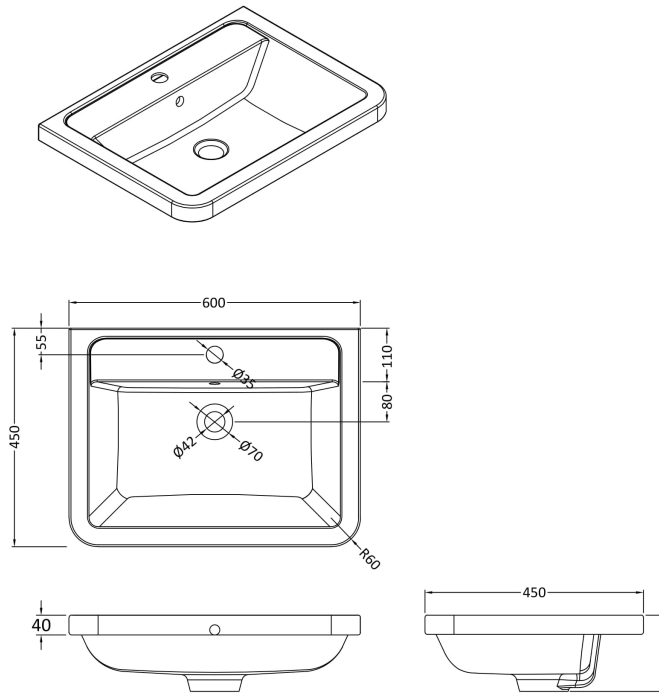

Sales Code: LUN805A

Description: 600 W/H 1-Drawer Unit & Ceramic Basin

Packaging Details

Barcode: 5056462644639

Sales Code: SML894

Description: 600 W/H Single Drawer Unit

Product Dimensions

Height (mm):	359
Width (mm):	596
Depth (mm):	445
Nett Weight (kg):	21.5

Packaging Dimensions

Height (mm):	400
Width (mm):	640
Depth (mm):	480
Gross Weight (kg):	22

Packaging Data

Box Colour:	Brown Cardboard Box - Printed
Box Qty:	1
Label Size:	100 x 50
Label Colour:	White Label
Label Qty:	2

Outer Box Dimensions (If Applicable)

Height (mm):	
Width (mm):	
Depth (mm):	
Gross Weight (kg):	
Barcode:	5056462694498

Product Details

Country of Origin:	China
Fitting Instruction:	No
CE Certification:	N/A
FSC Certified Materials:	Yes
Colour:	Satin Green
Construction Method:	Cam & Wood Dowel
Construction Type:	Rigid
Cabinet Finish:	MFC Painted Matt
Fascia Finish:	Mdf Painted Matt
Cabinet Thickness (mm):	18
Fascia Thickness (mm):	18
Drawer Included:	Yes
Drawer Type:	80mm High Metal S/C Inc Galler
No of Shelves:	0
Hinge Type:	Not Applicable
Hinge Included:	Not Applicable
Adjustable Legs:	No
Fixings Included:	Yes
Handle Style:	Contemporary
Waste Shroud:	Yes
Handle Included:	Yes
Handle Type:	Inset

Sales Code: CBM003

Description: Ceramic Basin 600X450

Product Dimensions

Height (mm):	450
Width (mm):	600
Depth (mm):	157
Nett Weight (kg):	12.82

Packaging Dimensions

Height (mm):	470
Width (mm):	640
Depth (mm):	167
Gross Weight (kg):	12.82