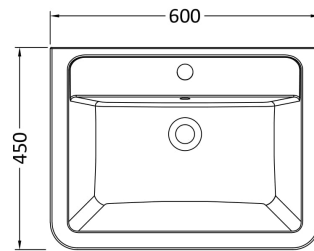

Sales Code: LUN805A

Description: 600 W/H 1-Drawer Unit & Ceramic Basin

Packaging Details

Barcode: 5056462644639

Sales Code: SML894

Description: 600 W/H Single Drawer Unit

Product Dimensions

Height (mm):	359
Width (mm):	596
Depth (mm):	445
Nett Weight (kg):	21.5

Packaging Dimensions

Height (mm):	400
Width (mm):	640
Depth (mm):	480
Gross Weight (kg):	22

Packaging Data

Box Colour:	Brown Cardboard Box - Printed
Box Qty:	1
Label Size:	100 x 50
Label Colour:	White Label
Label Qty:	2

Outer Box Dimensions (If Applicable)

Height (mm):	
Width (mm):	
Depth (mm):	
Gross Weight (kg):	
Barcode:	5056462694498

Product Details

Country of Origin:	China
Fitting Instruction:	No
CE Certification:	N/A
FSC Certified Materials:	Yes
Colour:	Satin Green
Construction Method:	Cam & Wood Dowel
Construction Type:	Rigid
Cabinet Finish:	MFC Painted Matt
Fascia Finish:	Mdf Painted Matt
Cabinet Thickness (mm):	18
Fascia Thickness (mm):	18
Drawer Included:	Yes
Drawer Type:	80mm High Metal S/C Inc Galler
No of Shelves:	0
Hinge Type:	Not Applicable
Hinge Included:	Not Applicable
Adjustable Legs:	No
Fixings Included:	Yes
Handle Style:	Contemporary
Waste Shroud:	Yes
Handle Included:	Yes
Handle Type:	Inset

Sales Code: CBM003

Description: Ceramic Basin 600X450

Product Dimensions

Height (mm):	450
Width (mm):	600
Depth (mm):	157
Nett Weight (kg):	12.82

Packaging Dimensions

Height (mm):	470
Width (mm):	640
Depth (mm):	167
Gross Weight (kg):	12.82