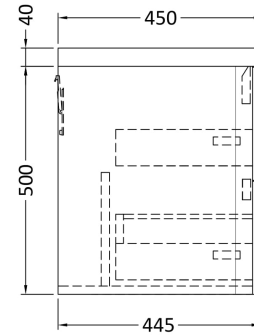

Sales Code: LUN102A

Description: 600 W/H 2-Drawer Unit & Ceramic Basin

Packaging Details

Barcode: 5056462644660

Sales Code: SML193

Description: 600 W/H 2-Drawer Unit

Product Dimensions

Height (mm):	500
Width (mm):	596
Depth (mm):	445
Nett Weight (kg):	26.5

Packaging Dimensions

Height (mm):	540
Width (mm):	640
Depth (mm):	480
Gross Weight (kg):	27

Packaging Data

Box Colour:	Brown Cardboard Box - Printed
Box Qty:	1
Label Size:	100 x 50
Label Colour:	White Label
Label Qty:	2

Outer Box Dimensions (If Applicable)

Height (mm):	
Width (mm):	
Depth (mm):	
Gross Weight (kg):	
Barcode:	5056462694511

Product Details

Country of Origin:	China
Fitting Instruction:	No
CE Certification:	N/A
FSC Certified Materials:	Yes
Colour:	Satin White
Construction Method:	Cam & Wood Dowel
Construction Type:	Rigid
Cabinet Finish:	MFC Painted Matt
Fascia Finish:	Mdf Painted Matt
Cabinet Thickness (mm):	18
Fascia Thickness (mm):	18
Drawer Included:	Yes
Drawer Type:	80mm High Metal S/C Inc Galler
No of Shelves:	0
Hinge Type:	Not Applicable
Hinge Included:	Not Applicable
Adjustable Legs:	No
Fixings Included:	Yes
Handle Style:	Contemporary
Waste Shroud:	Yes
Handle Included:	Yes
Handle Type:	Inset

Sales Code: CBM003

Description: Ceramic Basin 600X450

Product Dimensions

Height (mm):	450
Width (mm):	600
Depth (mm):	157
Nett Weight (kg):	12.82

Packaging Dimensions

Height (mm):	470
Width (mm):	640
Depth (mm):	167
Gross Weight (kg):	12.82