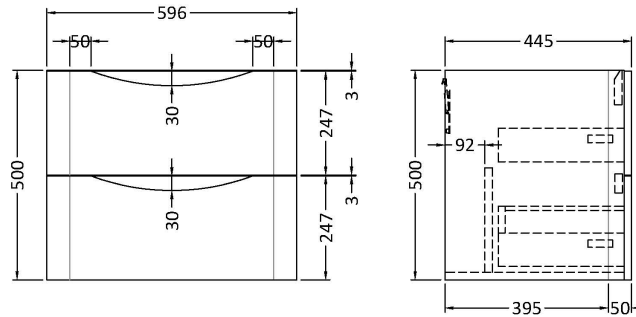

Sales Code: LUN102A

Description: 600 W/H 2-Drawer Unit & Ceramic Basin

Packaging Details

Barcode: 5056462644660

Sales Code: SML193

Description: 600 W/H 2-Drawer Unit

Product Dimensions

Height (mm):	500
Width (mm):	596
Depth (mm):	445
Nett Weight (kg):	26.5

Packaging Dimensions

Height (mm):	540
Width (mm):	640
Depth (mm):	480
Gross Weight (kg):	27

Packaging Data

Box Colour:	Brown Cardboard Box - Printed
Box Qty:	1
Label Size:	100 x 50
Label Colour:	White Label
Label Qty:	2

Outer Box Dimensions (If Applicable)

Height (mm):	
Width (mm):	
Depth (mm):	
Gross Weight (kg):	
Barcode:	5056462694511

Product Details

Country of Origin:	China
Fitting Instruction:	No
CE Certification:	N/A
FSC Certified Materials:	Yes
Colour:	Satin White
Construction Method:	Cam & Wood Dowel
Construction Type:	Rigid
Cabinet Finish:	MFC Painted Matt
Fascia Finish:	Mdf Painted Matt
Cabinet Thickness (mm):	18
Fascia Thickness (mm):	18
Drawer Included:	Yes
Drawer Type:	80mm High Metal S/C Inc Galler
No of Shelves:	0
Hinge Type:	Not Applicable
Hinge Included:	Not Applicable
Adjustable Legs:	No
Fixings Included:	Yes
Handle Style:	Contemporary
Waste Shroud:	Yes
Handle Included:	Yes
Handle Type:	Inset

Sales Code: CBM003

Description: Ceramic Basin 600X450

Product Dimensions

Height (mm):	450
Width (mm):	600
Depth (mm):	157
Nett Weight (kg):	12.82

Packaging Dimensions

Height (mm):	470
Width (mm):	640
Depth (mm):	167
Gross Weight (kg):	12.82