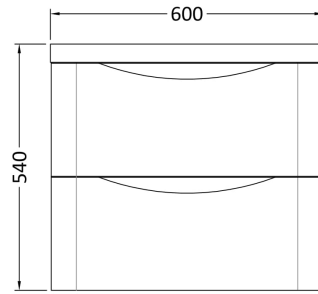

Sales Code: LUN102A

Description: 600 W/H 2-Drawer Unit & Ceramic Basin

Packaging Details

Barcode: 5056462644660

Sales Code: SML193

Description: 600 W/H 2-Drawer Unit

Product Dimensions

Height (mm):	500
Width (mm):	596
Depth (mm):	445
Nett Weight (kg):	26.5

Packaging Dimensions

Height (mm):	540
Width (mm):	640
Depth (mm):	480
Gross Weight (kg):	27

Packaging Data

Box Colour:	Brown Cardboard Box - Printed
Box Qty:	1
Label Size:	100 x 50
Label Colour:	White Label
Label Qty:	2

Outer Box Dimensions (If Applicable)

Height (mm):	
Width (mm):	
Depth (mm):	
Gross Weight (kg):	
Barcode:	5056462694511

Product Details

Country of Origin:	China
Fitting Instruction:	No
CE Certification:	N/A
FSC Certified Materials:	Yes
Colour:	Satin White
Construction Method:	Cam & Wood Dowel
Construction Type:	Rigid
Cabinet Finish:	MFC Painted Matt
Fascia Finish:	Mdf Painted Matt
Cabinet Thickness (mm):	18
Fascia Thickness (mm):	18
Drawer Included:	Yes
Drawer Type:	80mm High Metal S/C Inc Galler
No of Shelves:	0
Hinge Type:	Not Applicable
Hinge Included:	Not Applicable
Adjustable Legs:	No
Fixings Included:	Yes
Handle Style:	Contemporary
Waste Shroud:	Yes
Handle Included:	Yes
Handle Type:	Inset

Sales Code: CBM003

Description: Ceramic Basin 600X450

Product Dimensions

Height (mm):	450
Width (mm):	600
Depth (mm):	157
Nett Weight (kg):	12.82

Packaging Dimensions

Height (mm):	470
Width (mm):	640
Depth (mm):	167
Gross Weight (kg):	12.82