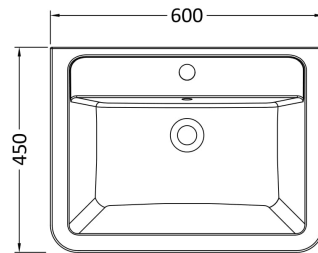

Sales Code: LUN102A

Description: 600 W/H 2-Drawer Unit & Ceramic Basin

Packaging Details

Barcode: 5056462644660

Sales Code: SML193

Description: 600 W/H 2-Drawer Unit

Product Dimensions

Height (mm):	500
Width (mm):	596
Depth (mm):	445
Nett Weight (kg):	26.5

Packaging Dimensions

Height (mm):	540
Width (mm):	640
Depth (mm):	480
Gross Weight (kg):	27

Packaging Data

Box Colour:	Brown Cardboard Box - Printed
Box Qty:	1
Label Size:	100 x 50
Label Colour:	White Label
Label Qty:	2

Outer Box Dimensions (If Applicable)

Height (mm):	
Width (mm):	
Depth (mm):	
Gross Weight (kg):	
Barcode:	5056462694511

Product Details

Country of Origin:	China
Fitting Instruction:	No
CE Certification:	N/A
FSC Certified Materials:	Yes
Colour:	Satin White
Construction Method:	Cam & Wood Dowel
Construction Type:	Rigid
Cabinet Finish:	MFC Painted Matt
Fascia Finish:	Mdf Painted Matt
Cabinet Thickness (mm):	18
Fascia Thickness (mm):	18
Drawer Included:	Yes
Drawer Type:	80mm High Metal S/C Inc Galler
No of Shelves:	0
Hinge Type:	Not Applicable
Hinge Included:	Not Applicable
Adjustable Legs:	No
Fixings Included:	Yes
Handle Style:	Contemporary
Waste Shroud:	Yes
Handle Included:	Yes
Handle Type:	Inset

Sales Code: CBM003

Description: Ceramic Basin 600X450

Product Dimensions

Height (mm):	450
Width (mm):	600
Depth (mm):	157
Nett Weight (kg):	12.82

Packaging Dimensions

Height (mm):	470
Width (mm):	640
Depth (mm):	167
Gross Weight (kg):	12.82