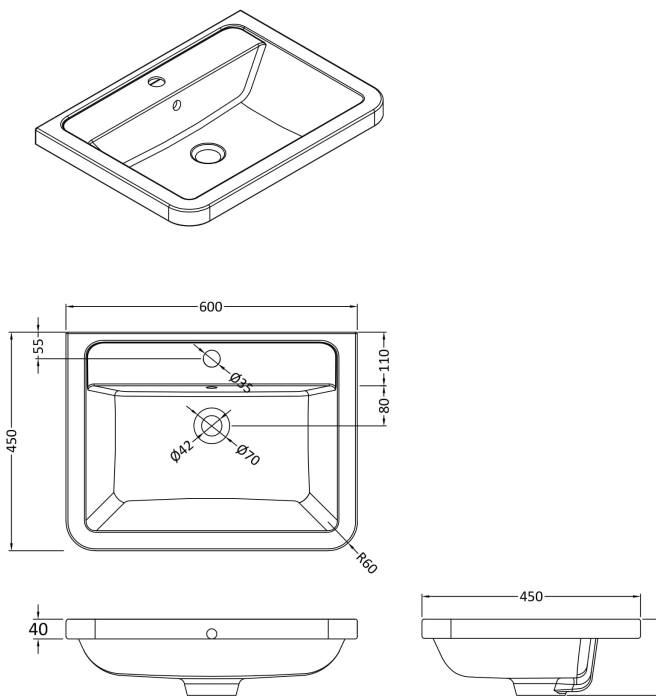

Packaging Dimensions

Height (mm):	540
Width (mm):	640
Depth (mm):	480
Gross Weight (kg):	27

Packaging Data

Box Colour:	Brown Cardboard Box - Printed
Box Qty:	1
Label Size:	100 x 50
Label Colour:	White Label
Label Qty:	2

Outer Box Dimensions (If Applicable)

Height (mm):	
Width (mm):	
Depth (mm):	
Gross Weight (kg):	
Barcode:	5056462694511

Product Details

Country of Origin:	China
Fitting Instruction:	No
CE Certification:	N/A
FSC Certified Materials:	Yes
Colour:	Satin White
Construction Method:	Cam & Wood Dowel
Construction Type:	Rigid
Cabinet Finish:	MFC Painted Matt
Fascia Finish:	Mdf Painted Matt
Cabinet Thickness (mm):	18
Fascia Thickness (mm):	18
Drawer Included:	Yes
Drawer Type:	80mm High Metal S/C Inc Galler
No of Shelves:	0
Hinge Type:	Not Applicable
Hinge Included:	Not Applicable
Adjustable Legs:	No
Fixings Included:	Yes
Handle Style:	Contemporary
Waste Shroud:	Yes
Handle Included:	Yes
Handle Type:	Inset

Sales Code: CBM003

Description: Ceramic Basin 600X450

Product Dimensions

Height (mm):	450
Width (mm):	600
Depth (mm):	157
Nett Weight (kg):	12.82

Packaging Dimensions

Height (mm):	470
Width (mm):	640
Depth (mm):	167
Gross Weight (kg):	12.82

Packaging Data

Box Colour:	Brown Cardboard Box - Printed
Box Qty:	1
Label Size:	100 x 50
Label Colour:	White Label
Label Qty:	2

Outer Box Dimensions (If Applicable)

Height (mm):	
Width (mm):	
Depth (mm):	
Gross Weight (kg):	
Barcode:	5056211875789