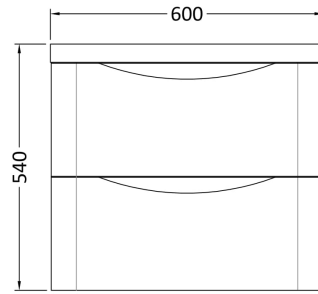

Sales Code: LUN202A

Description: 600 W/H 2-Drawer Unit & Ceramic Basin

Packaging Details

Barcode: 5056462645797

Sales Code: SML293

Description: 600 W/H 2-Drawer Unit

Product Dimensions

Height (mm):	500
Width (mm):	596
Depth (mm):	445
Nett Weight (kg):	26.5

Packaging Dimensions

Height (mm):	540
Width (mm):	640
Depth (mm):	480
Gross Weight (kg):	27

Packaging Data

Box Colour:	Brown Cardboard Box - Printed
Box Qty:	1
Label Size:	100 x 50
Label Colour:	White Label
Label Qty:	2

Outer Box Dimensions (If Applicable)

Height (mm):	
Width (mm):	
Depth (mm):	
Gross Weight (kg):	
Barcode:	5056462694528

Product Details

Country of Origin:	China
Fitting Instruction:	No
CE Certification:	N/A
FSC Certified Materials:	Yes
Colour:	Satin Grey
Construction Method:	Cam & Wood Dowel
Construction Type:	Rigid
Cabinet Finish:	MFC Painted Matt
Fascia Finish:	Mdf Painted Matt
Cabinet Thickness (mm):	18
Fascia Thickness (mm):	18
Drawer Included:	Yes
Drawer Type:	80mm High Metal S/C Inc Galler
No of Shelves:	0
Hinge Type:	Not Applicable
Hinge Included:	Not Applicable
Adjustable Legs:	No
Fixings Included:	Yes
Handle Style:	Contemporary
Waste Shroud:	Yes
Handle Included:	Yes
Handle Type:	Inset

Sales Code: CBM003

Description: Ceramic Basin 600X450

Product Dimensions

Height (mm):	450
Width (mm):	600
Depth (mm):	157
Nett Weight (kg):	12.82

Packaging Dimensions

Height (mm):	470
Width (mm):	640
Depth (mm):	167
Gross Weight (kg):	12.82