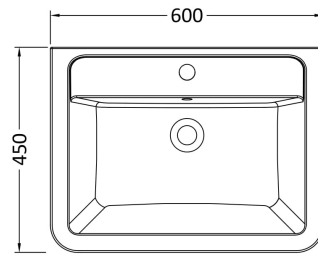

Sales Code: LUN202A

Description: 600 W/H 2-Drawer Unit & Ceramic Basin

Packaging Details

Barcode: 5056462645797

Sales Code: SML293

Description: 600 W/H 2-Drawer Unit

Product Dimensions

Height (mm):	500
Width (mm):	596
Depth (mm):	445
Nett Weight (kg):	26.5

Packaging Dimensions

Height (mm):	540
Width (mm):	640
Depth (mm):	480
Gross Weight (kg):	27

Packaging Data

Box Colour:	Brown Cardboard Box - Printed
Box Qty:	1
Label Size:	100 x 50
Label Colour:	White Label
Label Qty:	2

Outer Box Dimensions (If Applicable)

Height (mm):	
Width (mm):	
Depth (mm):	
Gross Weight (kg):	
Barcode:	5056462694528

Product Details

Country of Origin:	China
Fitting Instruction:	No
CE Certification:	N/A
FSC Certified Materials:	Yes
Colour:	Satin Grey
Construction Method:	Cam & Wood Dowel
Construction Type:	Rigid
Cabinet Finish:	MFC Painted Matt
Fascia Finish:	Mdf Painted Matt
Cabinet Thickness (mm):	18
Fascia Thickness (mm):	18
Drawer Included:	Yes
Drawer Type:	80mm High Metal S/C Inc Galler
No of Shelves:	0
Hinge Type:	Not Applicable
Hinge Included:	Not Applicable
Adjustable Legs:	No
Fixings Included:	Yes
Handle Style:	Contemporary
Waste Shroud:	Yes
Handle Included:	Yes
Handle Type:	Inset

Sales Code: CBM003

Description: Ceramic Basin 600X450

Product Dimensions

Height (mm):	450
Width (mm):	600
Depth (mm):	157
Nett Weight (kg):	12.82

Packaging Dimensions

Height (mm):	470
Width (mm):	640
Depth (mm):	167
Gross Weight (kg):	12.82