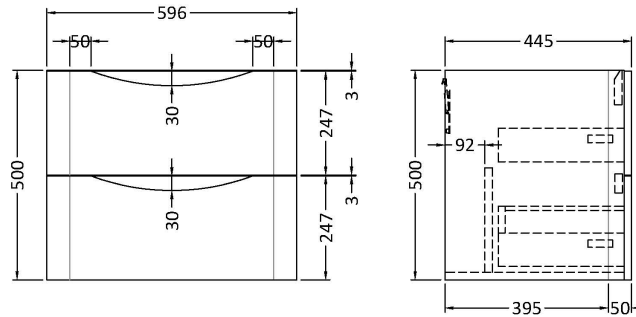

Sales Code: LUN202A

Description: 600 W/H 2-Drawer Unit & Ceramic Basin

Packaging Details

Barcode: 5056462645797

Sales Code: SML293

Description: 600 W/H 2-Drawer Unit

Product Dimensions

Height (mm):	500
Width (mm):	596
Depth (mm):	445
Nett Weight (kg):	26.5

Packaging Dimensions

Height (mm):	540
Width (mm):	640
Depth (mm):	480
Gross Weight (kg):	27

Packaging Data

Box Colour:	Brown Cardboard Box - Printed
Box Qty:	1
Label Size:	100 x 50
Label Colour:	White Label
Label Qty:	2

Outer Box Dimensions (If Applicable)

Height (mm):	
Width (mm):	
Depth (mm):	
Gross Weight (kg):	
Barcode:	5056462694528

Product Details

Country of Origin:	China
Fitting Instruction:	No
CE Certification:	N/A
FSC Certified Materials:	Yes
Colour:	Satin Grey
Construction Method:	Cam & Wood Dowel
Construction Type:	Rigid
Cabinet Finish:	MFC Painted Matt
Fascia Finish:	Mdf Painted Matt
Cabinet Thickness (mm):	18
Fascia Thickness (mm):	18
Drawer Included:	Yes
Drawer Type:	80mm High Metal S/C Inc Galler
No of Shelves:	0
Hinge Type:	Not Applicable
Hinge Included:	Not Applicable
Adjustable Legs:	No
Fixings Included:	Yes
Handle Style:	Contemporary
Waste Shroud:	Yes
Handle Included:	Yes
Handle Type:	Inset

Sales Code: CBM003

Description: Ceramic Basin 600X450

Product Dimensions

Height (mm):	450
Width (mm):	600
Depth (mm):	157
Nett Weight (kg):	12.82

Packaging Dimensions

Height (mm):	470
Width (mm):	640
Depth (mm):	167
Gross Weight (kg):	12.82