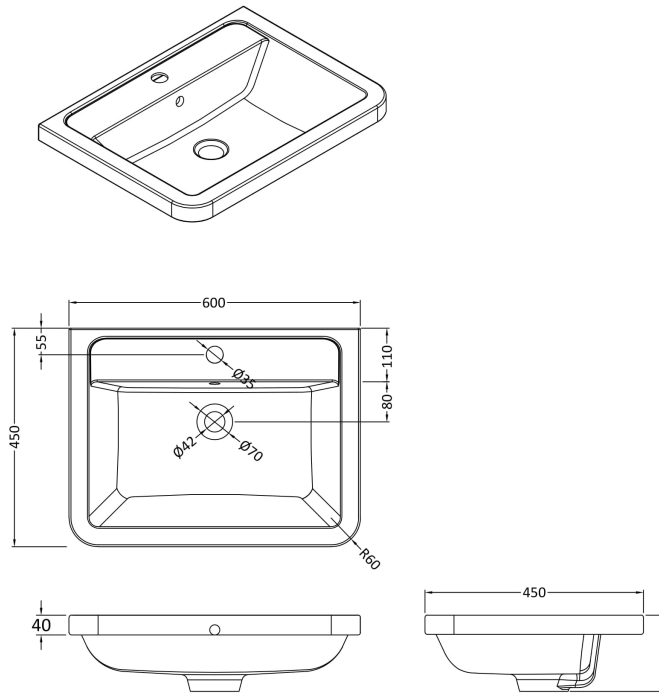

Packaging Dimensions

Height (mm):	540
Width (mm):	640
Depth (mm):	480
Gross Weight (kg):	27

Packaging Data

Box Colour:	Brown Cardboard Box - Printed
Box Qty:	1
Label Size:	100 x 50
Label Colour:	White Label
Label Qty:	2

Outer Box Dimensions (If Applicable)

Height (mm):	
Width (mm):	
Depth (mm):	
Gross Weight (kg):	
Barcode:	5056462694528

Product Details

Country of Origin:	China
Fitting Instruction:	No
CE Certification:	N/A
FSC Certified Materials:	Yes
Colour:	Satin Grey
Construction Method:	Cam & Wood Dowel
Construction Type:	Rigid
Cabinet Finish:	MFC Painted Matt
Fascia Finish:	Mdf Painted Matt
Cabinet Thickness (mm):	18
Fascia Thickness (mm):	18
Drawer Included:	Yes
Drawer Type:	80mm High Metal S/C Inc Galler
No of Shelves:	0
Hinge Type:	Not Applicable
Hinge Included:	Not Applicable
Adjustable Legs:	No
Fixings Included:	Yes
Handle Style:	Contemporary
Waste Shroud:	Yes
Handle Included:	Yes
Handle Type:	Inset

Sales Code: CBM003

Description: Ceramic Basin 600X450

Product Dimensions

Height (mm):	450
Width (mm):	600
Depth (mm):	157
Nett Weight (kg):	12.82

Packaging Dimensions

Height (mm):	470
Width (mm):	640
Depth (mm):	167
Gross Weight (kg):	12.82

Packaging Data

Box Colour:	Brown Cardboard Box - Printed
Box Qty:	1
Label Size:	100 x 50
Label Colour:	White Label
Label Qty:	2

Outer Box Dimensions (If Applicable)

Height (mm):	
Width (mm):	
Depth (mm):	
Gross Weight (kg):	
Barcode:	5056211875789