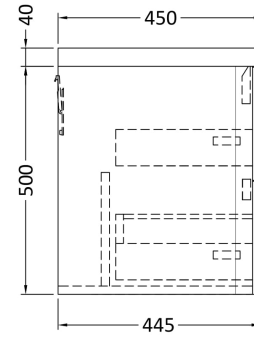

Sales Code: LUN202A

Description: 600 W/H 2-Drawer Unit & Ceramic Basin

Packaging Details

Barcode: 5056462645797

Sales Code: SML293

Description: 600 W/H 2-Drawer Unit

Product Dimensions

Height (mm):	500
Width (mm):	596
Depth (mm):	445
Nett Weight (kg):	26.5

Packaging Dimensions

Height (mm):	540
Width (mm):	640
Depth (mm):	480
Gross Weight (kg):	27

Packaging Data

Box Colour:	Brown Cardboard Box - Printed
Box Qty:	1
Label Size:	100 x 50
Label Colour:	White Label
Label Qty:	2

Sales Code: CBM003

Description: Ceramic Basin 600X450

Product Dimensions

Height (mm):	450
Width (mm):	600
Depth (mm):	157
Nett Weight (kg):	12.82

Packaging Dimensions

Height (mm):	470
Width (mm):	640
Depth (mm):	167
Gross Weight (kg):	12.82

Packaging Data

Box Colour:	Brown Cardboard Box - Printed
Box Qty:	1
Label Size:	100 x 50
Label Colour:	White Label
Label Qty:	2

Outer Box Dimensions (If Applicable)

Height (mm):	
Width (mm):	
Depth (mm):	
Gross Weight (kg):	
Barcode:	5056211875789