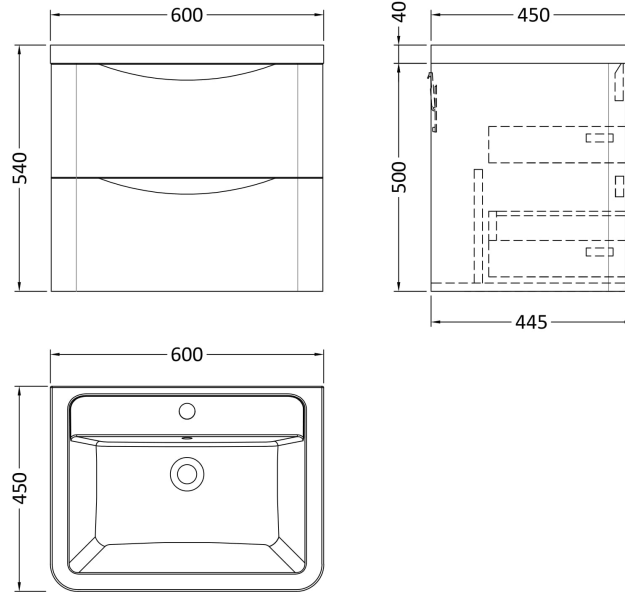

Sales Code: LUN1402A

Description: 600 W/H 2-Drawer Unit & Ceramic Basin

Packaging Details

Barcode: 5056462645827

Sales Code: SML1493

Description: 600 W/H 2-Drawer Unit

Product Dimensions

Height (mm):	500
Width (mm):	596
Depth (mm):	445
Nett Weight (kg):	26.5

Packaging Dimensions

Height (mm):	540
Width (mm):	640
Depth (mm):	480
Gross Weight (kg):	27

Packaging Data

Box Colour:	Brown Cardboard Box - Printed
Box Qty:	1
Label Size:	100 x 50
Label Colour:	White Label
Label Qty:	2

Sales Code: CBM003

Description: Ceramic Basin 600X450

Product Dimensions

Height (mm):	450
Width (mm):	600
Depth (mm):	157
Nett Weight (kg):	12.82

Packaging Dimensions

Height (mm):	470
Width (mm):	640
Depth (mm):	167
Gross Weight (kg):	12.82

Packaging Data

Box Colour:	Brown Cardboard Box - Printed
Box Qty:	1
Label Size:	100 x 50
Label Colour:	White Label
Label Qty:	2

Outer Box Dimensions (If Applicable)

Height (mm):	
Width (mm):	
Depth (mm):	
Gross Weight (kg):	
Barcode:	5056211875789