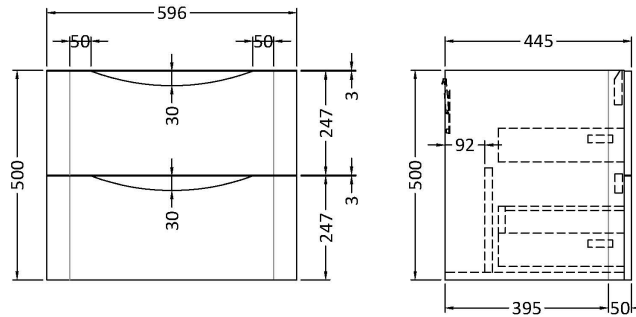

Sales Code: LUN1402A

Description: 600 W/H 2-Drawer Unit & Ceramic Basin

Packaging Details

Barcode: 5056462645827

Sales Code: SML1493

Description: 600 W/H 2-Drawer Unit

Product Dimensions

Height (mm):	500
Width (mm):	596
Depth (mm):	445
Nett Weight (kg):	26.5

Packaging Dimensions

Height (mm):	540
Width (mm):	640
Depth (mm):	480
Gross Weight (kg):	27

Packaging Data

Box Colour:	Brown Cardboard Box - Printed
Box Qty:	1
Label Size:	100 x 50
Label Colour:	White Label
Label Qty:	2

Outer Box Dimensions (If Applicable)

Height (mm):	
Width (mm):	
Depth (mm):	
Gross Weight (kg):	
Barcode:	5056462694559

Product Details

Country of Origin:	China
Fitting Instruction:	No
CE Certification:	N/A
FSC Certified Materials:	Yes
Colour:	Satin Anthracite
Construction Method:	Cam & Wood Dowel
Construction Type:	Rigid
Cabinet Finish:	MFC Painted Matt
Fascia Finish:	Mdf Painted Matt
Cabinet Thickness (mm):	18
Fascia Thickness (mm):	18
Drawer Included:	Yes
Drawer Type:	80mm High Metal S/C Inc Galler
No of Shelves:	0
Hinge Type:	Not Applicable
Hinge Included:	Not Applicable
Adjustable Legs:	No
Fixings Included:	Yes
Handle Style:	Contemporary
Waste Shroud:	Yes
Handle Included:	Yes
Handle Type:	Inset

Sales Code: CBM003

Description: Ceramic Basin 600X450

Product Dimensions

Height (mm):	450
Width (mm):	600
Depth (mm):	157
Nett Weight (kg):	12.82

Packaging Dimensions

Height (mm):	470
Width (mm):	640
Depth (mm):	167
Gross Weight (kg):	12.82