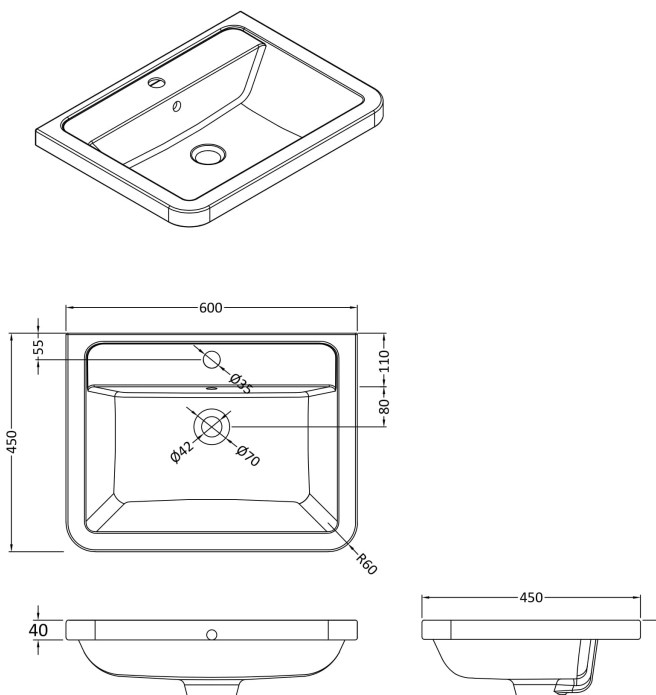

Packaging Dimensions

Height (mm):	540
Width (mm):	640
Depth (mm):	480
Gross Weight (kg):	27

Packaging Data

Box Colour:	Brown Cardboard Box - Printed
Box Qty:	1
Label Size:	100 x 50
Label Colour:	White Label
Label Qty:	2

Outer Box Dimensions (If Applicable)

Height (mm):	
Width (mm):	
Depth (mm):	
Gross Weight (kg):	
Barcode:	5056462694559

Product Details

Country of Origin:	China
Fitting Instruction:	No
CE Certification:	N/A
FSC Certified Materials:	Yes
Colour:	Satin Anthracite
Construction Method:	Cam & Wood Dowel
Construction Type:	Rigid
Cabinet Finish:	MFC Painted Matt
Fascia Finish:	Mdf Painted Matt
Cabinet Thickness (mm):	18
Fascia Thickness (mm):	18
Drawer Included:	Yes
Drawer Type:	80mm High Metal S/C Inc Galler
No of Shelves:	0
Hinge Type:	Not Applicable
Hinge Included:	Not Applicable
Adjustable Legs:	No
Fixings Included:	Yes
Handle Style:	Contemporary
Waste Shroud:	Yes
Handle Included:	Yes
Handle Type:	Inset

Sales Code: CBM003

Description: Ceramic Basin 600X450

Product Dimensions

Height (mm):	450
Width (mm):	600
Depth (mm):	157
Nett Weight (kg):	12.82

Packaging Dimensions

Height (mm):	470
Width (mm):	640
Depth (mm):	167
Gross Weight (kg):	12.82

Packaging Data

Box Colour:	Brown Cardboard Box - Printed
Box Qty:	1
Label Size:	100 x 50
Label Colour:	White Label
Label Qty:	2

Outer Box Dimensions (If Applicable)

Height (mm):	
Width (mm):	
Depth (mm):	
Gross Weight (kg):	
Barcode:	5056211875789