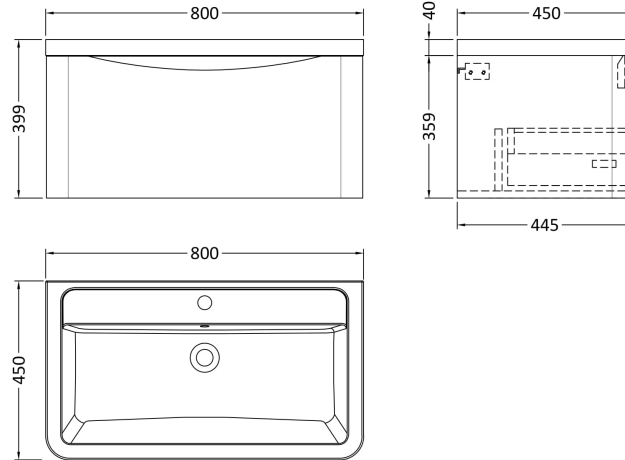

Sales Code: LUN106A

Description: 800 W/H 1-Drawer Unit & Ceramic Basin

Packaging Details

Barcode: 5056462645971