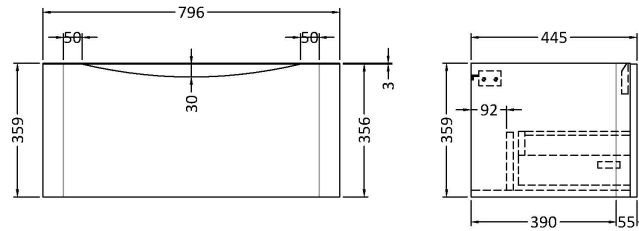

### Product Dimensions

Height (mm):	359
Width (mm):	796
Depth (mm):	445
Nett Weight (kg):	26.5

### Packaging Dimensions

Height (mm):	400
Width (mm):	840
Depth (mm):	480
Gross Weight (kg):	27

### Product Dimensions

Height (mm):	450
Width (mm):	800
Depth (mm):	157
Nett Weight (kg):	18.12

### Packaging Dimensions

Height (mm):	470
Width (mm):	840
Depth (mm):	167
Gross Weight (kg):	18.12