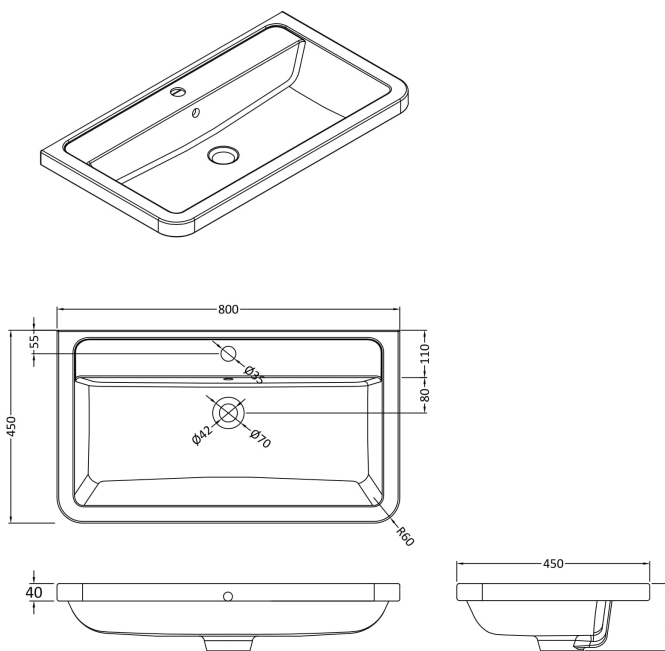

### Product Dimensions

Height (mm):	359
Width (mm):	796
Depth (mm):	445
Nett Weight (kg):	26.5

### Outer Box Dimensions (If Applicable)

Height (mm):	
Width (mm):	
Depth (mm):	
Gross Weight (kg):	
Barcode:	5056462694610

### Product Dimensions

Height (mm):	450
Width (mm):	800
Depth (mm):	157
Nett Weight (kg):	18.12

### Packaging Dimensions

Height (mm):	470
Width (mm):	840
Depth (mm):	167
Gross Weight (kg):	18.12