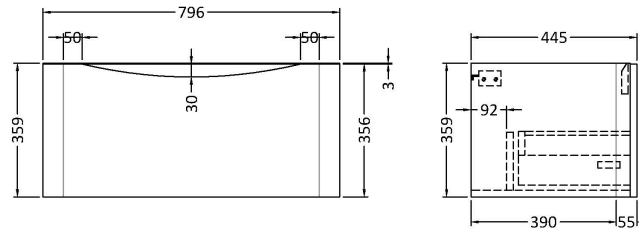

Sales Code: LUN206A

Description: 800 W/H 1-Drawer Unit & Ceramic Basin

Packaging Details

Barcode: 5056462645988

Sales Code: SML296

Description: 800 W/H Single Drawer Unit

Product Dimensions

Height (mm):	359
Width (mm):	796
Depth (mm):	445
Nett Weight (kg):	26.5

Packaging Dimensions

Height (mm):	400
Width (mm):	840
Depth (mm):	480
Gross Weight (kg):	27

Packaging Data

Box Colour:	Brown Cardboard Box - Printed
Box Qty:	1
Label Size:	100 x 50
Label Colour:	White Label
Label Qty:	2

Sales Code: CBM005

Description: Ceramic Basin 800X450

Product Dimensions

Height (mm):	450
Width (mm):	800
Depth (mm):	157
Nett Weight (kg):	18.12

Packaging Dimensions

Height (mm):	470
Width (mm):	840
Depth (mm):	167
Gross Weight (kg):	18.12

Packaging Data

Box Colour:	Brown Cardboard Box - Printed
Box Qty:	1
Label Size:	100 x 50
Label Colour:	White Label
Label Qty:	2

Outer Box Dimensions (If Applicable)

Height (mm):	
Width (mm):	
Depth (mm):	
Gross Weight (kg):	
Barcode:	5056211875802