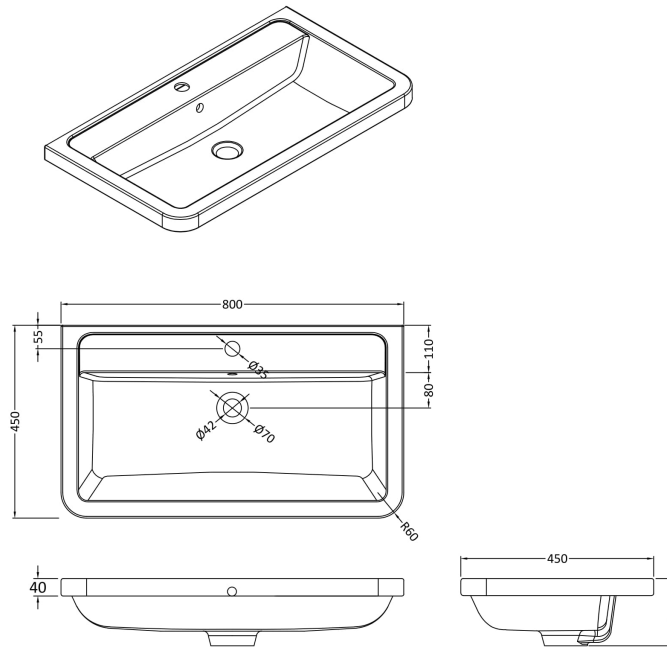

Packaging Dimensions

Height (mm):	400
Width (mm):	840
Depth (mm):	480
Gross Weight (kg):	27

Packaging Data

Box Colour:	Brown Cardboard Box - Printed
Box Qty:	1
Label Size:	100 x 50
Label Colour:	White Label
Label Qty:	2

Outer Box Dimensions (If Applicable)

Height (mm):	
Width (mm):	
Depth (mm):	
Gross Weight (kg):	
Barcode:	5056462694627

Product Details

Country of Origin:	China
Fitting Instruction:	No
CE Certification:	N/A
FSC Certified Materials:	Yes
Colour:	Satin Grey
Construction Method:	Cam & Wood Dowel
Construction Type:	Rigid
Cabinet Finish:	MFC Painted Matt
Fascia Finish:	Mdf Painted Matt
Cabinet Thickness (mm):	18
Fascia Thickness (mm):	18
Drawer Included:	Yes
Drawer Type:	80mm High Metal S/C Inc Galler
No of Shelves:	0
Hinge Type:	Not Applicable
Hinge Included:	Not Applicable
Adjustable Legs:	No
Fixings Included:	Yes
Handle Style:	Contemporary
Waste Shroud:	Yes
Handle Included:	Yes
Handle Type:	Inset

Sales Code: CBM005

Description: Ceramic Basin 800X450

Product Dimensions

Height (mm):	450
Width (mm):	800
Depth (mm):	157
Nett Weight (kg):	18.12

Packaging Dimensions

Height (mm):	470
Width (mm):	840
Depth (mm):	167
Gross Weight (kg):	18.12

Packaging Data

Box Colour:	Brown Cardboard Box - Printed
Box Qty:	1
Label Size:	100 x 50
Label Colour:	White Label
Label Qty:	2

Outer Box Dimensions (If Applicable)

Height (mm):	
Width (mm):	
Depth (mm):	
Gross Weight (kg):	
Barcode:	5056211875802