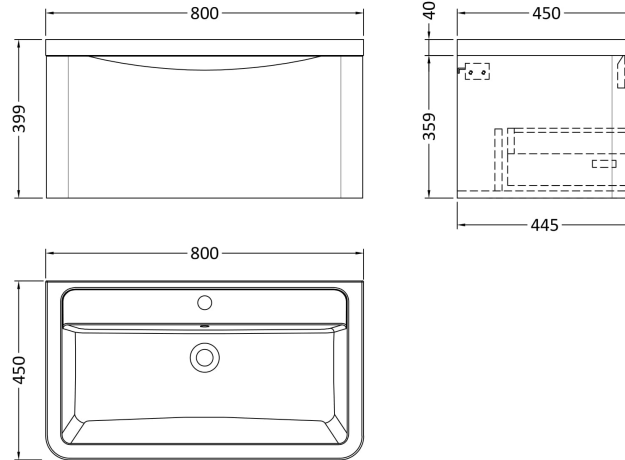

Sales Code: LUN206A

Description: 800 W/H 1-Drawer Unit & Ceramic Basin

Packaging Details

Barcode: 5056462645988

Sales Code: SML296

Description: 800 W/H Single Drawer Unit

Product Dimensions

Height (mm):	359
Width (mm):	796
Depth (mm):	445
Nett Weight (kg):	26.5

Packaging Dimensions

Height (mm):	400
Width (mm):	840
Depth (mm):	480
Gross Weight (kg):	27

Packaging Data

Box Colour:	Brown Cardboard Box - Printed
Box Qty:	1
Label Size:	100 x 50
Label Colour:	White Label
Label Qty:	2

Outer Box Dimensions (If Applicable)

Height (mm):	
Width (mm):	
Depth (mm):	
Gross Weight (kg):	
Barcode:	5056462694627

Product Details

Country of Origin:	China
Fitting Instruction:	No
CE Certification:	N/A
FSC Certified Materials:	Yes
Colour:	Satin Grey
Construction Method:	Cam & Wood Dowel
Construction Type:	Rigid
Cabinet Finish:	MFC Painted Matt
Fascia Finish:	Mdf Painted Matt
Cabinet Thickness (mm):	18
Fascia Thickness (mm):	18
Drawer Included:	Yes
Drawer Type:	80mm High Metal S/C Inc Galler
No of Shelves:	0
Hinge Type:	Not Applicable
Hinge Included:	Not Applicable
Adjustable Legs:	No
Fixings Included:	Yes
Handle Style:	Contemporary
Waste Shroud:	Yes
Handle Included:	Yes
Handle Type:	Inset

Sales Code: CBM005

Description: Ceramic Basin 800X450

Product Dimensions

Height (mm):	450
Width (mm):	800
Depth (mm):	157
Nett Weight (kg):	18.12

Packaging Dimensions

Height (mm):	470
Width (mm):	840
Depth (mm):	167
Gross Weight (kg):	18.12