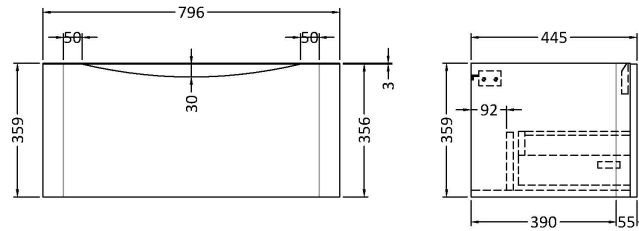

Sales Code: LUN306A

Description: 800 W/H 1-Drawer Unit & Ceramic Basin

Packaging Details

Barcode: 5056462645995

Sales Code: SML396

Description: 800 W/H Single Drawer Unit

Product Dimensions

Height (mm):	359
Width (mm):	796
Depth (mm):	445
Nett Weight (kg):	26.5

Packaging Dimensions

Height (mm):	400
Width (mm):	840
Depth (mm):	480
Gross Weight (kg):	27

Packaging Data

Box Colour:	Brown Cardboard Box - Printed
Box Qty:	1
Label Size:	100 x 50
Label Colour:	White Label
Label Qty:	2

Sales Code: CBM005

Description: Ceramic Basin 800X450

Product Dimensions

Height (mm):	450
Width (mm):	800
Depth (mm):	157
Nett Weight (kg):	18.12

Packaging Dimensions

Height (mm):	470
Width (mm):	840
Depth (mm):	167
Gross Weight (kg):	18.12

Packaging Data

Box Colour:	Brown Cardboard Box - Printed
Box Qty:	1
Label Size:	100 x 50
Label Colour:	White Label
Label Qty:	2

Outer Box Dimensions (If Applicable)

Height (mm):	
Width (mm):	
Depth (mm):	
Gross Weight (kg):	
Barcode:	5056211875802