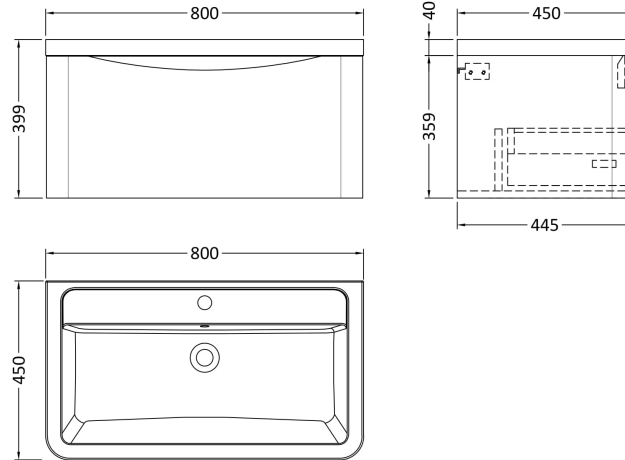

Sales Code: LUN306A

Description: 800 W/H 1-Drawer Unit & Ceramic Basin

Packaging Details

Barcode: 5056462645995

Sales Code: SML396

Description: 800 W/H Single Drawer Unit

Product Dimensions

Height (mm):	359
Width (mm):	796
Depth (mm):	445
Nett Weight (kg):	26.5

Packaging Dimensions

Height (mm):	400
Width (mm):	840
Depth (mm):	480
Gross Weight (kg):	27

Packaging Data

Box Colour:	Brown Cardboard Box - Printed
Box Qty:	1
Label Size:	100 x 50
Label Colour:	White Label
Label Qty:	2

Outer Box Dimensions (If Applicable)

Height (mm):	
Width (mm):	
Depth (mm):	
Gross Weight (kg):	
Barcode:	5056462694634

Product Details

Country of Origin:	China
Fitting Instruction:	No
CE Certification:	N/A
FSC Certified Materials:	Yes
Colour:	Satin Blue
Construction Method:	Cam & Wood Dowel
Construction Type:	Rigid
Cabinet Finish:	MFC Painted Matt
Fascia Finish:	Mdf Painted Matt
Cabinet Thickness (mm):	18
Fascia Thickness (mm):	18
Drawer Included:	Yes
Drawer Type:	80mm High Metal S/C Inc Galler
No of Shelves:	0
Hinge Type:	Not Applicable
Hinge Included:	Not Applicable
Adjustable Legs:	No
Fixings Included:	Yes
Handle Style:	Contemporary
Waste Shroud:	Yes
Handle Included:	Yes
Handle Type:	Inset

Sales Code: CBM005

Description: Ceramic Basin 800X450

Product Dimensions

Height (mm):	450
Width (mm):	800
Depth (mm):	157
Nett Weight (kg):	18.12

Packaging Dimensions

Height (mm):	470
Width (mm):	840
Depth (mm):	167
Gross Weight (kg):	18.12