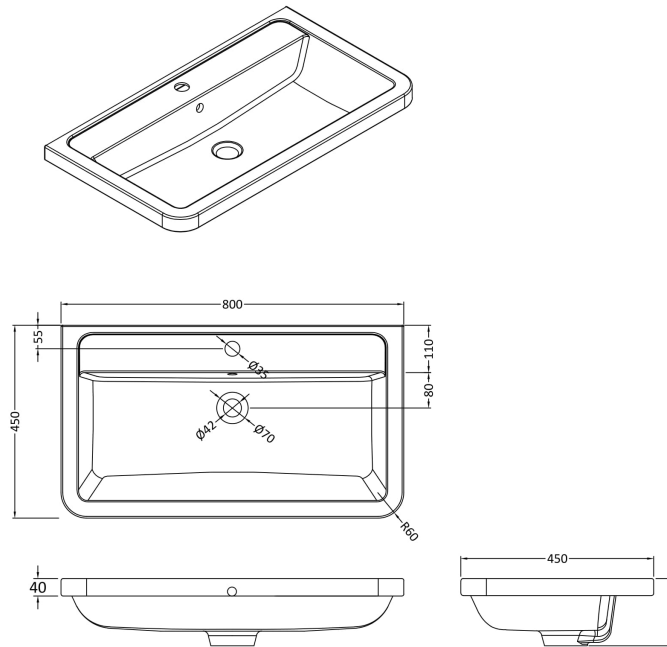

Packaging Dimensions

Height (mm):	400
Width (mm):	840
Depth (mm):	480
Gross Weight (kg):	27

Packaging Data

Box Colour:	Brown Cardboard Box - Printed
Box Qty:	1
Label Size:	100 x 50
Label Colour:	White Label
Label Qty:	2

Outer Box Dimensions (If Applicable)

Height (mm):	
Width (mm):	
Depth (mm):	
Gross Weight (kg):	
Barcode:	5056462694634

Product Details

Country of Origin:	China
Fitting Instruction:	No
CE Certification:	N/A
FSC Certified Materials:	Yes
Colour:	Satin Blue
Construction Method:	Cam & Wood Dowel
Construction Type:	Rigid
Cabinet Finish:	MFC Painted Matt
Fascia Finish:	Mdf Painted Matt
Cabinet Thickness (mm):	18
Fascia Thickness (mm):	18
Drawer Included:	Yes
Drawer Type:	80mm High Metal S/C Inc Galler
No of Shelves:	0
Hinge Type:	Not Applicable
Hinge Included:	Not Applicable
Adjustable Legs:	No
Fixings Included:	Yes
Handle Style:	Contemporary
Waste Shroud:	Yes
Handle Included:	Yes
Handle Type:	Inset

Sales Code: CBM005

Description: Ceramic Basin 800X450

Product Dimensions

Height (mm):	450
Width (mm):	800
Depth (mm):	157
Nett Weight (kg):	18.12

Packaging Dimensions

Height (mm):	470
Width (mm):	840
Depth (mm):	167
Gross Weight (kg):	18.12

Packaging Data

Box Colour:	Brown Cardboard Box - Printed
Box Qty:	1
Label Size:	100 x 50
Label Colour:	White Label
Label Qty:	2

Outer Box Dimensions (If Applicable)

Height (mm):	
Width (mm):	
Depth (mm):	
Gross Weight (kg):	
Barcode:	5056211875802