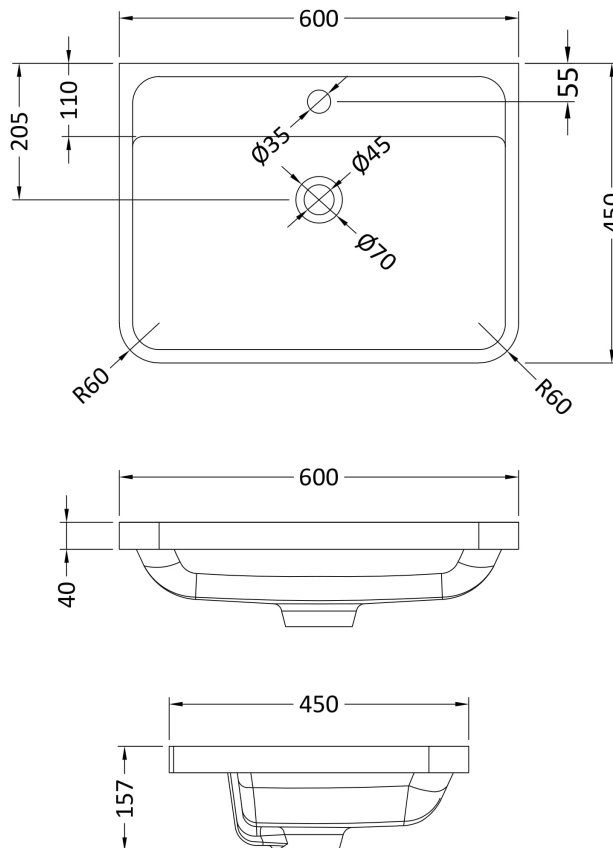

### Product Dimensions

Height (mm):	359
Width (mm):	596
Depth (mm):	445
Nett Weight (kg):	21.5

### Packaging Dimensions

Height (mm):	400
Width (mm):	640
Depth (mm):	480
Gross Weight (kg):	22

### Outer Box Dimensions (If Applicable)

Height (mm):	
Width (mm):	
Depth (mm):	
Gross Weight (kg):	
Barcode:	5056462694467

### Product Dimensions

Height (mm):	450
Width (mm):	600
Depth (mm):	157
Nett Weight (kg):	12.82