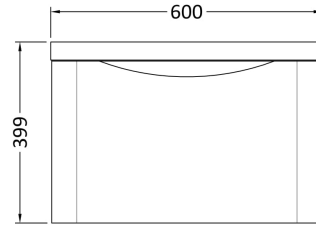

Sales Code: LUN105

Description: 600 W/H 1-Drawer Unit & Polymarble Basin

Packaging Details

Barcode: 5056462646121