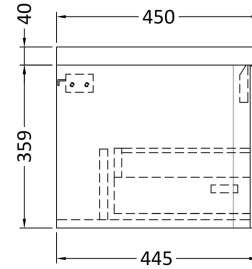

Sales Code: LUN105

Description: 600 W/H 1-Drawer Unit & Polymarble Basin

Packaging Details

Barcode: 5056462646121