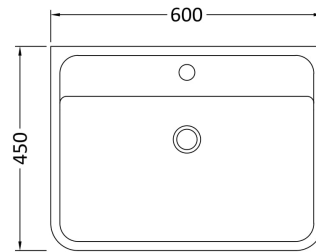

Sales Code: LUN105

Description: 600 W/H 1-Drawer Unit & Polymarble Basin

Packaging Details

Barcode: 5056462646121