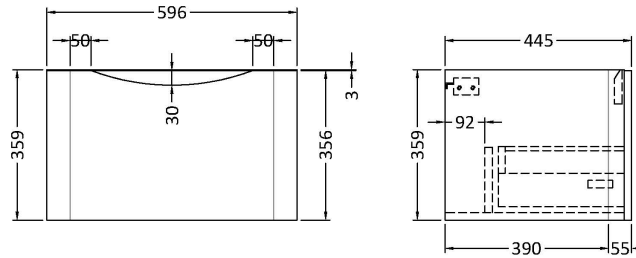

### Product Dimensions

Height (mm):	359
Width (mm):	596
Depth (mm):	445
Nett Weight (kg):	21.5

### Packaging Dimensions

Height (mm):	400
Width (mm):	640
Depth (mm):	480
Gross Weight (kg):	22

### Product Dimensions

Height (mm):	450
Width (mm):	600
Depth (mm):	157
Nett Weight (kg):	12.82

### Packaging Dimensions

Height (mm):	167
Width (mm):	640
Depth (mm):	470
Gross Weight (kg):	12.82