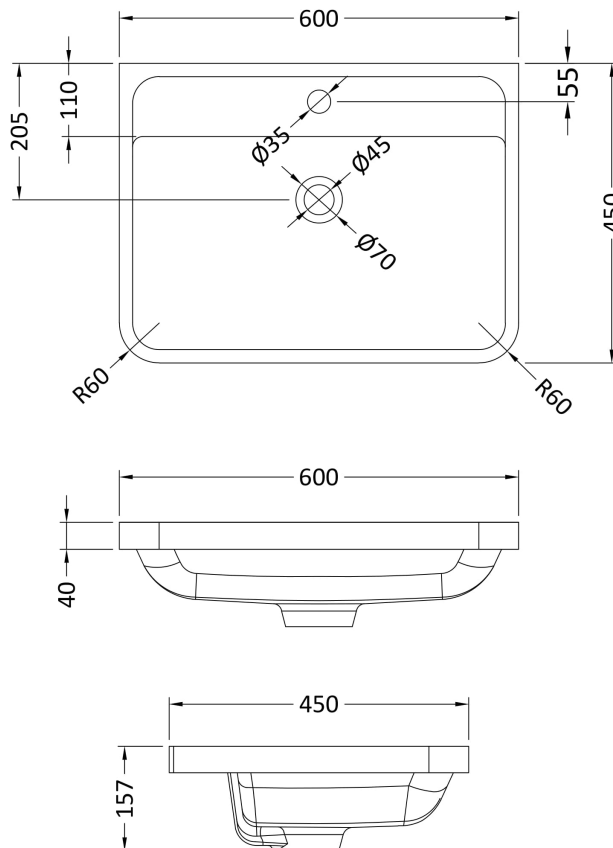

Packaging Dimensions

Height (mm):	400
Width (mm):	640
Depth (mm):	480
Gross Weight (kg):	22

Packaging Data

Box Colour:	Brown Cardboard Box - Printed
Box Qty:	1
Label Size:	100 x 50
Label Colour:	White Label
Label Qty:	2

Outer Box Dimensions (If Applicable)

Height (mm):	
Width (mm):	
Depth (mm):	
Gross Weight (kg):	
Barcode:	5056462694474

Product Details

Country of Origin:	China
Fitting Instruction:	No
CE Certification:	N/A
FSC Certified Materials:	Yes
Colour:	Satin Grey
Construction Method:	Cam & Wood Dowel
Construction Type:	Rigid
Cabinet Finish:	MFC Painted Matt
Fascia Finish:	Mdf Painted Matt
Cabinet Thickness (mm):	18
Fascia Thickness (mm):	18
Drawer Included:	Yes
Drawer Type:	80mm High Metal S/C Inc Galler
No of Shelves:	0
Hinge Type:	Not Applicable
Hinge Included:	Not Applicable
Adjustable Legs:	No
Fixings Included:	Yes
Handle Style:	Contemporary
Waste Shroud:	Yes
Handle Included:	Yes
Handle Type:	Inset

Sales Code: PMB003

Description: 600X450mm Poly Marble Basin

Product Dimensions

Height (mm):	450
Width (mm):	600
Depth (mm):	157
Nett Weight (kg):	12.82

Packaging Dimensions

Height (mm):	167
Width (mm):	640
Depth (mm):	470
Gross Weight (kg):	12.82

Packaging Data

Box Colour:	Brown Cardboard Box - Printed
Box Qty:	1
Label Size:	100 x 50
Label Colour:	White Label
Label Qty:	2

Outer Box Dimensions (If Applicable)

Height (mm):	
Width (mm):	
Depth (mm):	
Gross Weight (kg):	
Barcode:	5055369021734