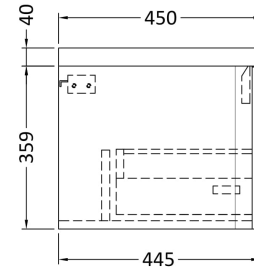

Sales Code: LUN205

Description: 600 W/H 1-Drawer Unit & Polymarble Basin

Packaging Details

Barcode: 5056462646138

Sales Code: SML294

Description: 600 W/H Single Drawer Unit

Product Dimensions

Height (mm):	359
Width (mm):	596
Depth (mm):	445
Nett Weight (kg):	21.5

Packaging Dimensions

Height (mm):	400
Width (mm):	640
Depth (mm):	480
Gross Weight (kg):	22

Packaging Data

Box Colour:	Brown Cardboard Box - Printed
Box Qty:	1
Label Size:	100 x 50
Label Colour:	White Label
Label Qty:	2

Outer Box Dimensions (If Applicable)

Height (mm):	
Width (mm):	
Depth (mm):	
Gross Weight (kg):	
Barcode:	5056462694474

Product Details

Country of Origin:	China
Fitting Instruction:	No
CE Certification:	N/A
FSC Certified Materials:	Yes
Colour:	Satin Grey
Construction Method:	Cam & Wood Dowel
Construction Type:	Rigid
Cabinet Finish:	MFC Painted Matt
Fascia Finish:	Mdf Painted Matt
Cabinet Thickness (mm):	18
Fascia Thickness (mm):	18
Drawer Included:	Yes
Drawer Type:	80mm High Metal S/C Inc Galler
No of Shelves:	0
Hinge Type:	Not Applicable
Hinge Included:	Not Applicable
Adjustable Legs:	No
Fixings Included:	Yes
Handle Style:	Contemporary
Waste Shroud:	Yes
Handle Included:	Yes
Handle Type:	Inset

Sales Code: PMB003

Description: 600X450mm Poly Marble Basin

Product Dimensions

Height (mm):	450
Width (mm):	600
Depth (mm):	157
Nett Weight (kg):	12.82

Packaging Dimensions

Height (mm):	167
Width (mm):	640
Depth (mm):	470
Gross Weight (kg):	12.82