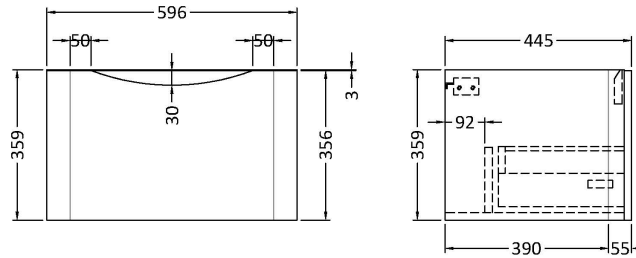

Sales Code: LUN205

Description: 600 W/H 1-Drawer Unit & Polymarble Basin

Packaging Details

Barcode: 5056462646138

Sales Code: SML294

Description: 600 W/H Single Drawer Unit

Product Dimensions

Height (mm):	359
Width (mm):	596
Depth (mm):	445
Nett Weight (kg):	21.5

Packaging Dimensions

Height (mm):	400
Width (mm):	640
Depth (mm):	480
Gross Weight (kg):	22

Packaging Data

Box Colour:	Brown Cardboard Box - Printed
Box Qty:	1
Label Size:	100 x 50
Label Colour:	White Label
Label Qty:	2

Outer Box Dimensions (If Applicable)

Height (mm):	
Width (mm):	
Depth (mm):	
Gross Weight (kg):	
Barcode:	5056462694474

Product Details

Country of Origin:	China
Fitting Instruction:	No
CE Certification:	N/A
FSC Certified Materials:	Yes
Colour:	Satin Grey
Construction Method:	Cam & Wood Dowel
Construction Type:	Rigid
Cabinet Finish:	MFC Painted Matt
Fascia Finish:	Mdf Painted Matt
Cabinet Thickness (mm):	18
Fascia Thickness (mm):	18
Drawer Included:	Yes
Drawer Type:	80mm High Metal S/C Inc Galler
No of Shelves:	0
Hinge Type:	Not Applicable
Hinge Included:	Not Applicable
Adjustable Legs:	No
Fixings Included:	Yes
Handle Style:	Contemporary
Waste Shroud:	Yes
Handle Included:	Yes
Handle Type:	Inset

Sales Code: PMB003

Description: 600X450mm Poly Marble Basin

Product Dimensions

Height (mm):	450
Width (mm):	600
Depth (mm):	157
Nett Weight (kg):	12.82

Packaging Dimensions

Height (mm):	167
Width (mm):	640
Depth (mm):	470
Gross Weight (kg):	12.82