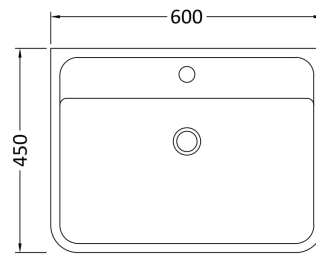

Sales Code: LUN205

Description: 600 W/H 1-Drawer Unit & Polymarble Basin

Packaging Details

Barcode: 5056462646138

Sales Code: SML294

Description: 600 W/H Single Drawer Unit

Product Dimensions

Height (mm):	359
Width (mm):	596
Depth (mm):	445
Nett Weight (kg):	21.5

Packaging Dimensions

Height (mm):	400
Width (mm):	640
Depth (mm):	480
Gross Weight (kg):	22

Packaging Data

Box Colour:	Brown Cardboard Box - Printed
Box Qty:	1
Label Size:	100 x 50
Label Colour:	White Label
Label Qty:	2

Outer Box Dimensions (If Applicable)

Height (mm):	
Width (mm):	
Depth (mm):	
Gross Weight (kg):	
Barcode:	5056462694474

Product Details

Country of Origin:	China
Fitting Instruction:	No
CE Certification:	N/A
FSC Certified Materials:	Yes
Colour:	Satin Grey
Construction Method:	Cam & Wood Dowel
Construction Type:	Rigid
Cabinet Finish:	MFC Painted Matt
Fascia Finish:	Mdf Painted Matt
Cabinet Thickness (mm):	18
Fascia Thickness (mm):	18
Drawer Included:	Yes
Drawer Type:	80mm High Metal S/C Inc Galler
No of Shelves:	0
Hinge Type:	Not Applicable
Hinge Included:	Not Applicable
Adjustable Legs:	No
Fixings Included:	Yes
Handle Style:	Contemporary
Waste Shroud:	Yes
Handle Included:	Yes
Handle Type:	Inset

Sales Code: PMB003

Description: 600X450mm Poly Marble Basin

Product Dimensions

Height (mm):	450
Width (mm):	600
Depth (mm):	157
Nett Weight (kg):	12.82

Packaging Dimensions

Height (mm):	167
Width (mm):	640
Depth (mm):	470
Gross Weight (kg):	12.82