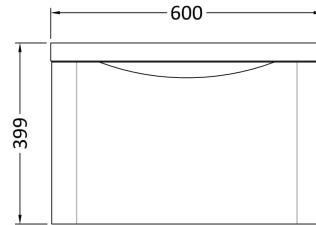

Sales Code: LUN205

Description: 600 W/H 1-Drawer Unit & Polymarble Basin

Packaging Details

Barcode: 5056462646138

Sales Code: SML294

Description: 600 W/H Single Drawer Unit

Product Dimensions

Height (mm):	359
Width (mm):	596
Depth (mm):	445
Nett Weight (kg):	21.5

Packaging Dimensions

Height (mm):	400
Width (mm):	640
Depth (mm):	480
Gross Weight (kg):	22

Packaging Data

Box Colour:	Brown Cardboard Box - Printed
Box Qty:	1
Label Size:	100 x 50
Label Colour:	White Label
Label Qty:	2

Outer Box Dimensions (If Applicable)

Height (mm):	
Width (mm):	
Depth (mm):	
Gross Weight (kg):	
Barcode:	5056462694474

Product Details

Country of Origin:	China
Fitting Instruction:	No
CE Certification:	N/A
FSC Certified Materials:	Yes
Colour:	Satin Grey
Construction Method:	Cam & Wood Dowel
Construction Type:	Rigid
Cabinet Finish:	MFC Painted Matt
Fascia Finish:	Mdf Painted Matt
Cabinet Thickness (mm):	18
Fascia Thickness (mm):	18
Drawer Included:	Yes
Drawer Type:	80mm High Metal S/C Inc Galler
No of Shelves:	0
Hinge Type:	Not Applicable
Hinge Included:	Not Applicable
Adjustable Legs:	No
Fixings Included:	Yes
Handle Style:	Contemporary
Waste Shroud:	Yes
Handle Included:	Yes
Handle Type:	Inset

Sales Code: PMB003

Description: 600X450mm Poly Marble Basin

Product Dimensions

Height (mm):	450
Width (mm):	600
Depth (mm):	157
Nett Weight (kg):	12.82

Packaging Dimensions

Height (mm):	167
Width (mm):	640
Depth (mm):	470
Gross Weight (kg):	12.82