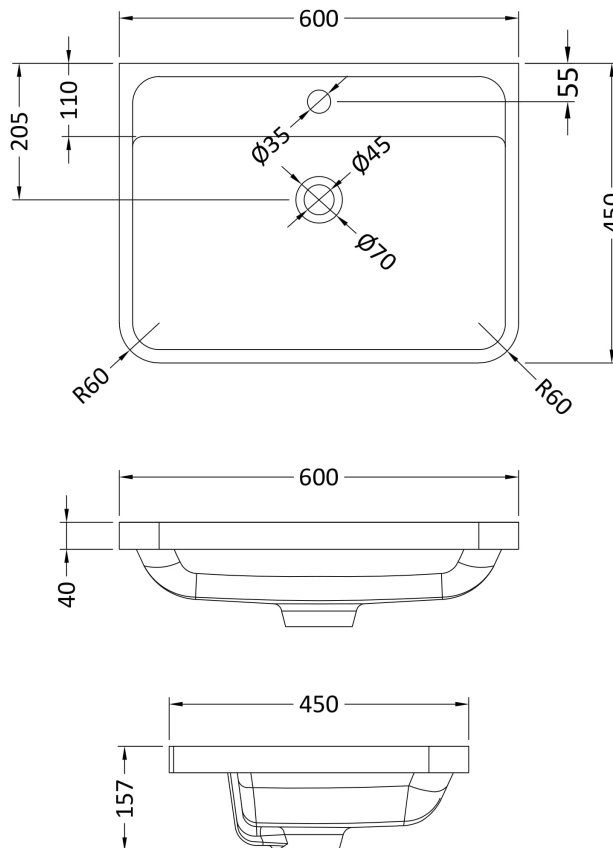

Packaging Dimensions

Height (mm):	400
Width (mm):	640
Depth (mm):	480
Gross Weight (kg):	22

Packaging Data

Box Colour:	Brown Cardboard Box - Printed
Box Qty:	1
Label Size:	100 x 50
Label Colour:	White Label
Label Qty:	2

Outer Box Dimensions (If Applicable)

Height (mm):	
Width (mm):	
Depth (mm):	
Gross Weight (kg):	
Barcode:	5056462694481

Product Details

Country of Origin:	China
Fitting Instruction:	No
CE Certification:	N/A
FSC Certified Materials:	Yes
Colour:	Satin Blue
Construction Method:	Cam & Wood Dowel
Construction Type:	Rigid
Cabinet Finish:	MFC Painted Matt
Fascia Finish:	Mdf Painted Matt
Cabinet Thickness (mm):	18
Fascia Thickness (mm):	18
Drawer Included:	Yes
Drawer Type:	80mm High Metal S/C Inc Galler
No of Shelves:	0
Hinge Type:	Not Applicable
Hinge Included:	Not Applicable
Adjustable Legs:	No
Fixings Included:	Yes
Handle Style:	Contemporary
Waste Shroud:	Yes
Handle Included:	Yes
Handle Type:	Inset

Sales Code: PMB003

Description: 600X450mm Poly Marble Basin

Product Dimensions

Height (mm):	450
Width (mm):	600
Depth (mm):	157
Nett Weight (kg):	12.82

Packaging Dimensions

Height (mm):	167
Width (mm):	640
Depth (mm):	470
Gross Weight (kg):	12.82

Packaging Data

Box Colour:	Brown Cardboard Box - Printed
Box Qty:	1
Label Size:	100 x 50
Label Colour:	White Label
Label Qty:	2

Outer Box Dimensions (If Applicable)

Height (mm):	
Width (mm):	
Depth (mm):	
Gross Weight (kg):	
Barcode:	5055369021734