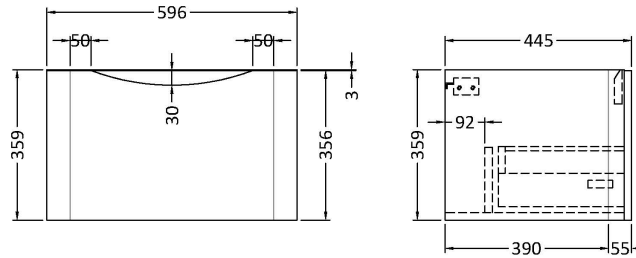

Sales Code: LUN305

Description: 600 W/H 1-Drawer Unit & Polymarble Basin

Packaging Details

Barcode: 5056462646145

Sales Code: SML394

Description: 600 W/H Single Drawer Unit

Product Dimensions

Height (mm):	359
Width (mm):	596
Depth (mm):	445
Nett Weight (kg):	21.5

Packaging Dimensions

Height (mm):	400
Width (mm):	640
Depth (mm):	480
Gross Weight (kg):	22

Packaging Data

Box Colour:	Brown Cardboard Box - Printed
Box Qty:	1
Label Size:	100 x 50
Label Colour:	White Label
Label Qty:	2

Outer Box Dimensions (If Applicable)

Height (mm):	
Width (mm):	
Depth (mm):	
Gross Weight (kg):	
Barcode:	5056462694481

Product Details

Country of Origin:	China
Fitting Instruction:	No
CE Certification:	N/A
FSC Certified Materials:	Yes
Colour:	Satin Blue
Construction Method:	Cam & Wood Dowel
Construction Type:	Rigid
Cabinet Finish:	MFC Painted Matt
Fascia Finish:	Mdf Painted Matt
Cabinet Thickness (mm):	18
Fascia Thickness (mm):	18
Drawer Included:	Yes
Drawer Type:	80mm High Metal S/C Inc Galler
No of Shelves:	0
Hinge Type:	Not Applicable
Hinge Included:	Not Applicable
Adjustable Legs:	No
Fixings Included:	Yes
Handle Style:	Contemporary
Waste Shroud:	Yes
Handle Included:	Yes
Handle Type:	Inset

Sales Code: PMB003

Description: 600X450mm Poly Marble Basin

Product Dimensions

Height (mm):	450
Width (mm):	600
Depth (mm):	157
Nett Weight (kg):	12.82

Packaging Dimensions

Height (mm):	167
Width (mm):	640
Depth (mm):	470
Gross Weight (kg):	12.82