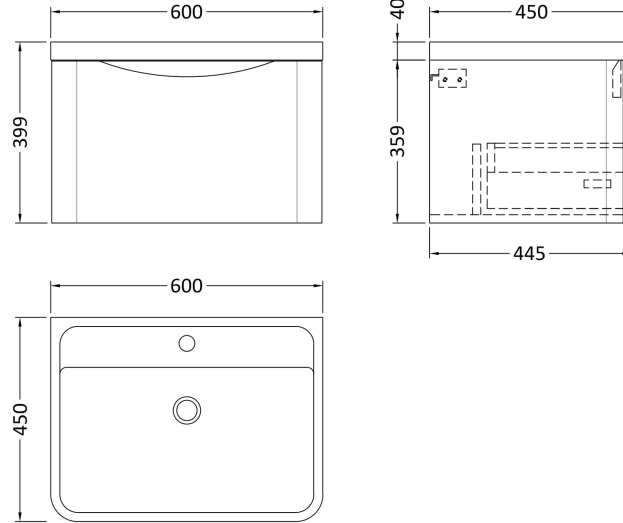

Sales Code: LUN305

Description: 600 W/H 1-Drawer Unit & Polymarble Basin

Packaging Details

Barcode: 5056462646145

Sales Code: SML394

Description: 600 W/H Single Drawer Unit

Product Dimensions

Height (mm):	359
Width (mm):	596
Depth (mm):	445
Nett Weight (kg):	21.5

Packaging Dimensions

Height (mm):	400
Width (mm):	640
Depth (mm):	480
Gross Weight (kg):	22

Packaging Data

Box Colour:	Brown Cardboard Box - Printed
Box Qty:	1
Label Size:	100 x 50
Label Colour:	White Label
Label Qty:	2

Sales Code: PMB003

Description: 600X450mm Poly Marble Basin

Product Dimensions

Height (mm):	450
Width (mm):	600
Depth (mm):	157
Nett Weight (kg):	12.82

Packaging Dimensions

Height (mm):	167
Width (mm):	640
Depth (mm):	470
Gross Weight (kg):	12.82

Packaging Data

Box Colour:	Brown Cardboard Box - Printed
Box Qty:	1
Label Size:	100 x 50
Label Colour:	White Label
Label Qty:	2

Outer Box Dimensions (If Applicable)

Height (mm):	
Width (mm):	
Depth (mm):	
Gross Weight (kg):	
Barcode:	5055369021734