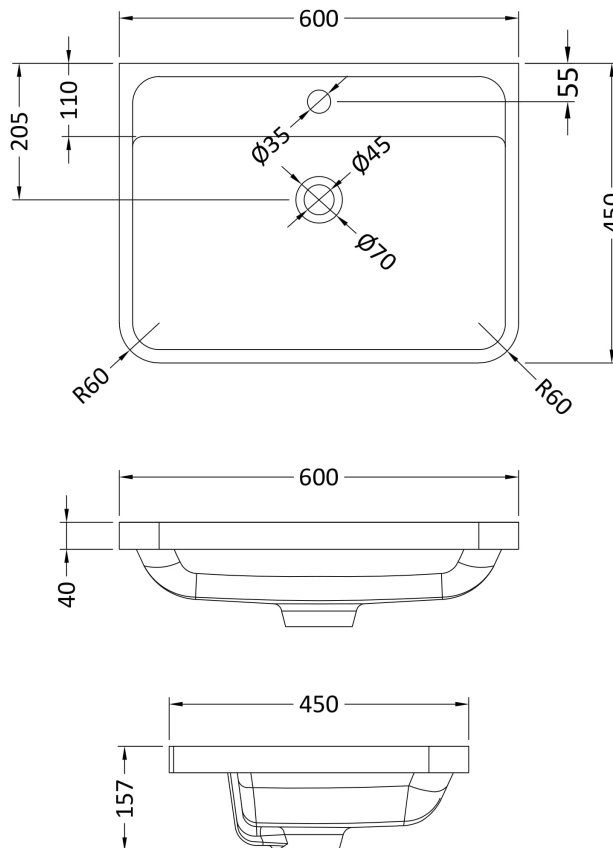

Packaging Dimensions

Height (mm):	400
Width (mm):	640
Depth (mm):	480
Gross Weight (kg):	22

Packaging Data

Box Colour:	Brown Cardboard Box - Printed
Box Qty:	1
Label Size:	100 x 50
Label Colour:	White Label
Label Qty:	2

Outer Box Dimensions (If Applicable)

Height (mm):	
Width (mm):	
Depth (mm):	
Gross Weight (kg):	
Barcode:	5056462694504

Product Details

Country of Origin:	China
Fitting Instruction:	No
CE Certification:	N/A
FSC Certified Materials:	Yes
Colour:	Satin Anthracite
Construction Method:	Cam & Wood Dowel
Construction Type:	Rigid
Cabinet Finish:	MFC Painted Matt
Fascia Finish:	Mdf Painted Matt
Cabinet Thickness (mm):	18
Fascia Thickness (mm):	18
Drawer Included:	Yes
Drawer Type:	80mm High Metal S/C Inc Galler
No of Shelves:	0
Hinge Type:	Not Applicable
Hinge Included:	Not Applicable
Adjustable Legs:	No
Fixings Included:	Yes
Handle Style:	Contemporary
Waste Shroud:	Yes
Handle Included:	Yes
Handle Type:	Inset

Sales Code: PMB003

Description: 600X450mm Poly Marble Basin

Product Dimensions

Height (mm):	450
Width (mm):	600
Depth (mm):	157
Nett Weight (kg):	12.82

Packaging Dimensions

Height (mm):	167
Width (mm):	640
Depth (mm):	470
Gross Weight (kg):	12.82

Packaging Data

Box Colour:	Brown Cardboard Box - Printed
Box Qty:	1
Label Size:	100 x 50
Label Colour:	White Label
Label Qty:	2

Outer Box Dimensions (If Applicable)

Height (mm):	
Width (mm):	
Depth (mm):	
Gross Weight (kg):	
Barcode:	5055369021734