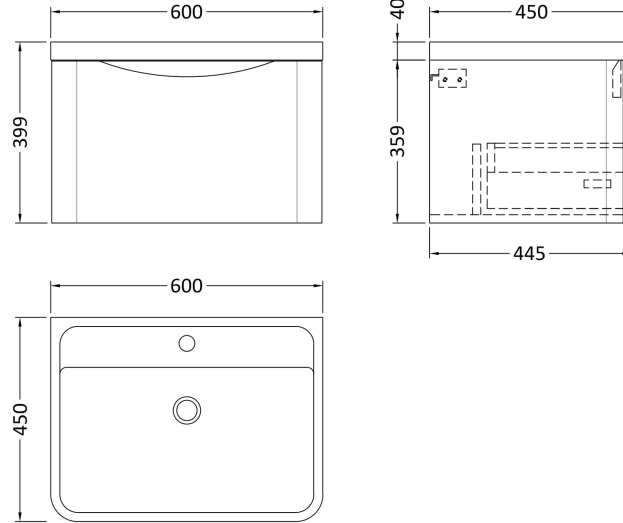

Sales Code: LUN1405

Description: 600 W/H 1-Drawer Unit & Polymarble Basin

Packaging Details

Barcode: 5056462646169

Sales Code: SML1494

Description: 600 W/H Single Drawer Unit

Product Dimensions

Height (mm):	359
Width (mm):	596
Depth (mm):	445
Nett Weight (kg):	21.5

Packaging Dimensions

Height (mm):	400
Width (mm):	640
Depth (mm):	480
Gross Weight (kg):	22

Packaging Data

Box Colour:	Brown Cardboard Box - Printed
Box Qty:	1
Label Size:	100 x 50
Label Colour:	White Label
Label Qty:	2

Sales Code: PMB003

Description: 600X450mm Poly Marble Basin

Product Dimensions

Height (mm):	450
Width (mm):	600
Depth (mm):	157
Nett Weight (kg):	12.82

Packaging Dimensions

Height (mm):	167
Width (mm):	640
Depth (mm):	470
Gross Weight (kg):	12.82

Packaging Data

Box Colour:	Brown Cardboard Box - Printed
Box Qty:	1
Label Size:	100 x 50
Label Colour:	White Label
Label Qty:	2

Outer Box Dimensions (If Applicable)

Height (mm):	
Width (mm):	
Depth (mm):	
Gross Weight (kg):	
Barcode:	5055369021734