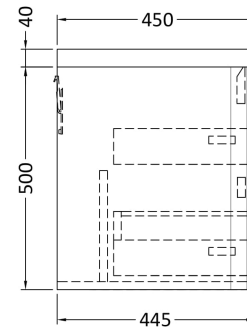

Sales Code: LUN102

Description: 600 W/H 2-Drawer Unit & Polymarble Basin

Packaging Details

Barcode: 5056462646176

Sales Code: SML193

Description: 600 W/H 2-Drawer Unit

Product Dimensions

Height (mm):	500
Width (mm):	596
Depth (mm):	445
Nett Weight (kg):	26.5

Packaging Dimensions

Height (mm):	540
Width (mm):	640
Depth (mm):	480
Gross Weight (kg):	27

Packaging Data

Box Colour:	Brown Cardboard Box - Printed
Box Qty:	1
Label Size:	100 x 50
Label Colour:	White Label
Label Qty:	2

Outer Box Dimensions (If Applicable)

Height (mm):	
Width (mm):	
Depth (mm):	
Gross Weight (kg):	
Barcode:	5056462694511

Product Details

Country of Origin:	China
Fitting Instruction:	No
CE Certification:	N/A
FSC Certified Materials:	Yes
Colour:	Satin White
Construction Method:	Cam & Wood Dowel
Construction Type:	Rigid
Cabinet Finish:	MFC Painted Matt
Fascia Finish:	Mdf Painted Matt
Cabinet Thickness (mm):	18
Fascia Thickness (mm):	18
Drawer Included:	Yes
Drawer Type:	80mm High Metal S/C Inc Galler
No of Shelves:	0
Hinge Type:	Not Applicable
Hinge Included:	Not Applicable
Adjustable Legs:	No
Fixings Included:	Yes
Handle Style:	Contemporary
Waste Shroud:	Yes
Handle Included:	Yes
Handle Type:	Inset

Sales Code: PMB003

Description: 600X450mm Poly Marble Basin

Product Dimensions

Height (mm):	450
Width (mm):	600
Depth (mm):	157
Nett Weight (kg):	12.82

Packaging Dimensions

Height (mm):	167
Width (mm):	640
Depth (mm):	470
Gross Weight (kg):	12.82