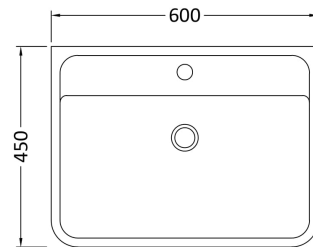

Sales Code: LUN102

Description: 600 W/H 2-Drawer Unit & Polymarble Basin

Packaging Details

Barcode: 5056462646176

Sales Code: SML193

Description: 600 W/H 2-Drawer Unit

Product Dimensions

Height (mm):	500
Width (mm):	596
Depth (mm):	445
Nett Weight (kg):	26.5

Packaging Dimensions

Height (mm):	540
Width (mm):	640
Depth (mm):	480
Gross Weight (kg):	27

Packaging Data

Box Colour:	Brown Cardboard Box - Printed
Box Qty:	1
Label Size:	100 x 50
Label Colour:	White Label
Label Qty:	2

Outer Box Dimensions (If Applicable)

Height (mm):	
Width (mm):	
Depth (mm):	
Gross Weight (kg):	
Barcode:	5056462694511

Product Details

Country of Origin:	China
Fitting Instruction:	No
CE Certification:	N/A
FSC Certified Materials:	Yes
Colour:	Satin White
Construction Method:	Cam & Wood Dowel
Construction Type:	Rigid
Cabinet Finish:	MFC Painted Matt
Fascia Finish:	Mdf Painted Matt
Cabinet Thickness (mm):	18
Fascia Thickness (mm):	18
Drawer Included:	Yes
Drawer Type:	80mm High Metal S/C Inc Galler
No of Shelves:	0
Hinge Type:	Not Applicable
Hinge Included:	Not Applicable
Adjustable Legs:	No
Fixings Included:	Yes
Handle Style:	Contemporary
Waste Shroud:	Yes
Handle Included:	Yes
Handle Type:	Inset

Sales Code: PMB003

Description: 600X450mm Poly Marble Basin

Product Dimensions

Height (mm):	450
Width (mm):	600
Depth (mm):	157
Nett Weight (kg):	12.82

Packaging Dimensions

Height (mm):	167
Width (mm):	640
Depth (mm):	470
Gross Weight (kg):	12.82