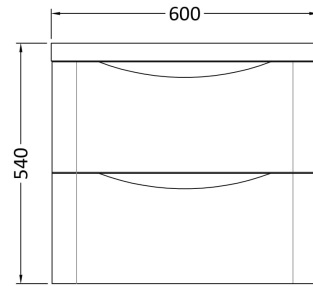

Sales Code: LUN102

Description: 600 W/H 2-Drawer Unit & Polymarble Basin

Packaging Details

Barcode: 5056462646176

Sales Code: SML193

Description: 600 W/H 2-Drawer Unit

Product Dimensions

Height (mm):	500
Width (mm):	596
Depth (mm):	445
Nett Weight (kg):	26.5

Packaging Dimensions

Height (mm):	540
Width (mm):	640
Depth (mm):	480
Gross Weight (kg):	27

Packaging Data

Box Colour:	Brown Cardboard Box - Printed
Box Qty:	1
Label Size:	100 x 50
Label Colour:	White Label
Label Qty:	2

Outer Box Dimensions (If Applicable)

Height (mm):	
Width (mm):	
Depth (mm):	
Gross Weight (kg):	
Barcode:	5056462694511

Product Details

Country of Origin:	China
Fitting Instruction:	No
CE Certification:	N/A
FSC Certified Materials:	Yes
Colour:	Satin White
Construction Method:	Cam & Wood Dowel
Construction Type:	Rigid
Cabinet Finish:	MFC Painted Matt
Fascia Finish:	Mdf Painted Matt
Cabinet Thickness (mm):	18
Fascia Thickness (mm):	18
Drawer Included:	Yes
Drawer Type:	80mm High Metal S/C Inc Galler
No of Shelves:	0
Hinge Type:	Not Applicable
Hinge Included:	Not Applicable
Adjustable Legs:	No
Fixings Included:	Yes
Handle Style:	Contemporary
Waste Shroud:	Yes
Handle Included:	Yes
Handle Type:	Inset

Sales Code: PMB003

Description: 600X450mm Poly Marble Basin

Product Dimensions

Height (mm):	450
Width (mm):	600
Depth (mm):	157
Nett Weight (kg):	12.82

Packaging Dimensions

Height (mm):	167
Width (mm):	640
Depth (mm):	470
Gross Weight (kg):	12.82