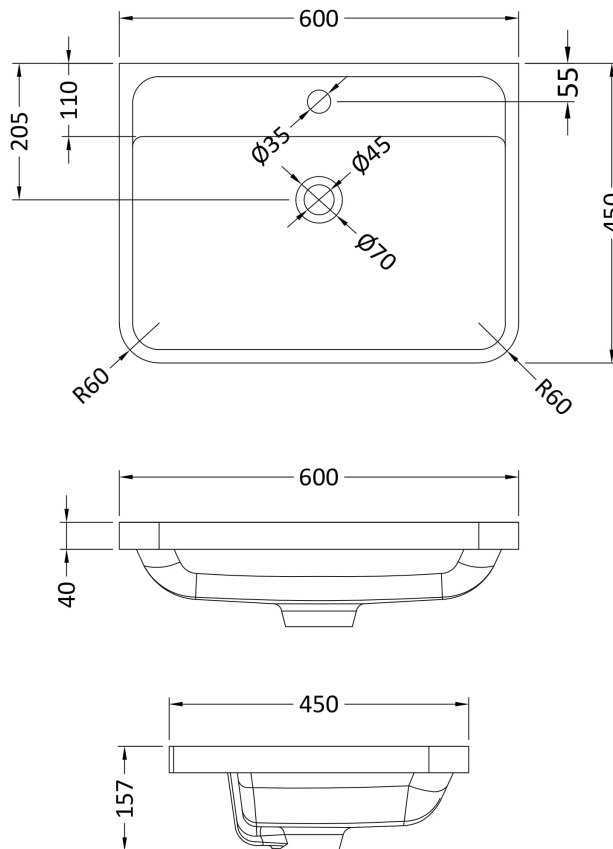

Packaging Dimensions

Height (mm):	540
Width (mm):	640
Depth (mm):	480
Gross Weight (kg):	27

Packaging Data

Box Colour:	Brown Cardboard Box - Printed
Box Qty:	1
Label Size:	100 x 50
Label Colour:	White Label
Label Qty:	2

Outer Box Dimensions (If Applicable)

Height (mm):	
Width (mm):	
Depth (mm):	
Gross Weight (kg):	
Barcode:	5056462694535

Product Details

Country of Origin:	China
Fitting Instruction:	No
CE Certification:	N/A
FSC Certified Materials:	Yes
Colour:	Satin Blue
Construction Method:	Cam & Wood Dowel
Construction Type:	Rigid
Cabinet Finish:	MFC Painted Matt
Fascia Finish:	Mdf Painted Matt
Cabinet Thickness (mm):	18
Fascia Thickness (mm):	18
Drawer Included:	Yes
Drawer Type:	80mm High Metal S/C Inc Galler
No of Shelves:	0
Hinge Type:	Not Applicable
Hinge Included:	Not Applicable
Adjustable Legs:	No
Fixings Included:	Yes
Handle Style:	Contemporary
Waste Shroud:	Yes
Handle Included:	Yes
Handle Type:	Inset

Sales Code: PMB003

Description: 600X450mm Poly Marble Basin

Product Dimensions

Height (mm):	450
Width (mm):	600
Depth (mm):	157
Nett Weight (kg):	12.82

Packaging Dimensions

Height (mm):	167
Width (mm):	640
Depth (mm):	470
Gross Weight (kg):	12.82

Packaging Data

Box Colour:	Brown Cardboard Box - Printed
Box Qty:	1
Label Size:	100 x 50
Label Colour:	White Label
Label Qty:	2

Outer Box Dimensions (If Applicable)

Height (mm):	
Width (mm):	
Depth (mm):	
Gross Weight (kg):	
Barcode:	5055369021734