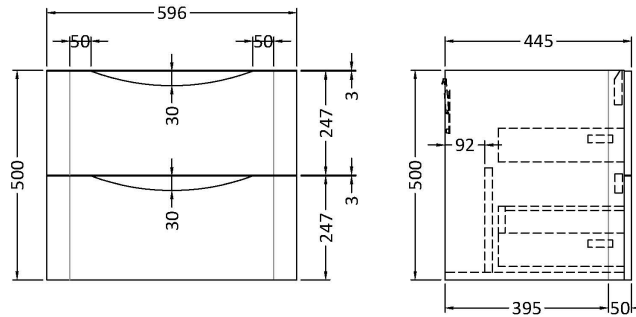

Sales Code: LUN302

Description: 600 W/H 2-Drawer Unit & Polymarble Basin

Packaging Details

Barcode: 5056462646190

Sales Code: SML393

Description: 600 W/H 2-Drawer Unit

Product Dimensions

Height (mm):	500
Width (mm):	596
Depth (mm):	445
Nett Weight (kg):	26.5

Packaging Dimensions

Height (mm):	540
Width (mm):	640
Depth (mm):	480
Gross Weight (kg):	27

Packaging Data

Box Colour:	Brown Cardboard Box - Printed
Box Qty:	1
Label Size:	100 x 50
Label Colour:	White Label
Label Qty:	2

Outer Box Dimensions (If Applicable)

Height (mm):	
Width (mm):	
Depth (mm):	
Gross Weight (kg):	
Barcode:	5056462694535

Product Details

Country of Origin:	China
Fitting Instruction:	No
CE Certification:	N/A
FSC Certified Materials:	Yes
Colour:	Satin Blue
Construction Method:	Cam & Wood Dowel
Construction Type:	Rigid
Cabinet Finish:	MFC Painted Matt
Fascia Finish:	Mdf Painted Matt
Cabinet Thickness (mm):	18
Fascia Thickness (mm):	18
Drawer Included:	Yes
Drawer Type:	80mm High Metal S/C Inc Galler
No of Shelves:	0
Hinge Type:	Not Applicable
Hinge Included:	Not Applicable
Adjustable Legs:	No
Fixings Included:	Yes
Handle Style:	Contemporary
Waste Shroud:	Yes
Handle Included:	Yes
Handle Type:	Inset

Sales Code: PMB003

Description: 600X450mm Poly Marble Basin

Product Dimensions

Height (mm):	450
Width (mm):	600
Depth (mm):	157
Nett Weight (kg):	12.82

Packaging Dimensions

Height (mm):	167
Width (mm):	640
Depth (mm):	470
Gross Weight (kg):	12.82