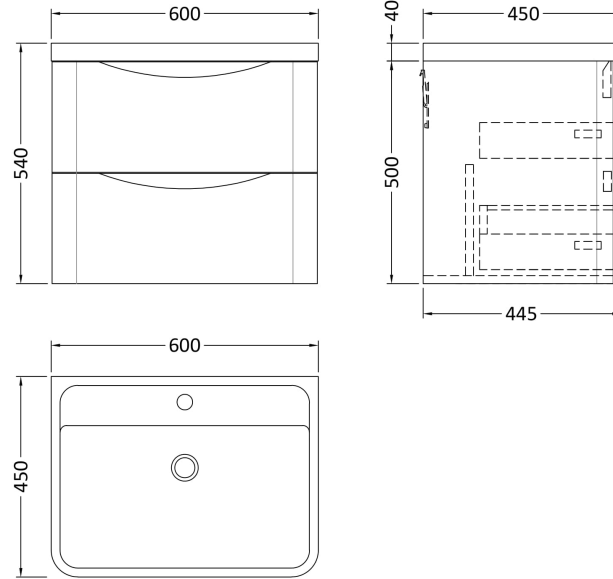

Sales Code: LUN302

Description: 600 W/H 2-Drawer Unit & Polymarble Basin

Packaging Details

Barcode: 5056462646190

Sales Code: SML393

Description: 600 W/H 2-Drawer Unit

Product Dimensions

Height (mm):	500
Width (mm):	596
Depth (mm):	445
Nett Weight (kg):	26.5

Packaging Dimensions

Height (mm):	540
Width (mm):	640
Depth (mm):	480
Gross Weight (kg):	27

Packaging Data

Box Colour:	Brown Cardboard Box - Printed
Box Qty:	1
Label Size:	100 x 50
Label Colour:	White Label
Label Qty:	2

Sales Code: PMB003

Description: 600X450mm Poly Marble Basin

Product Dimensions

Height (mm):	450
Width (mm):	600
Depth (mm):	157
Nett Weight (kg):	12.82

Packaging Dimensions

Height (mm):	167
Width (mm):	640
Depth (mm):	470
Gross Weight (kg):	12.82

Packaging Data

Box Colour:	Brown Cardboard Box - Printed
Box Qty:	1
Label Size:	100 x 50
Label Colour:	White Label
Label Qty:	2

Outer Box Dimensions (If Applicable)

Height (mm):	
Width (mm):	
Depth (mm):	
Gross Weight (kg):	
Barcode:	5055369021734