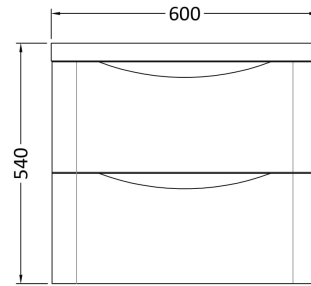

Sales Code: LUN802

Description: 600 W/H 2-Drawer Unit & Polymarble Basin

Packaging Details

Barcode: 5056462646206

Sales Code: SML893

Description: 600 W/H 2-Drawer Unit

Product Dimensions

Height (mm):	500
Width (mm):	596
Depth (mm):	445
Nett Weight (kg):	26.5

Packaging Dimensions

Height (mm):	540
Width (mm):	640
Depth (mm):	480
Gross Weight (kg):	27

Packaging Data

Box Colour:	Brown Cardboard Box - Printed
Box Qty:	1
Label Size:	100 x 50
Label Colour:	White Label
Label Qty:	2

Outer Box Dimensions (If Applicable)

Height (mm):	
Width (mm):	
Depth (mm):	
Gross Weight (kg):	
Barcode:	5056462694542

Product Details

Country of Origin:	China
Fitting Instruction:	No
CE Certification:	N/A
FSC Certified Materials:	Yes
Colour:	Satin Green
Construction Method:	Cam & Wood Dowel
Construction Type:	Rigid
Cabinet Finish:	MFC Painted Matt
Fascia Finish:	Mdf Painted Matt
Cabinet Thickness (mm):	18
Fascia Thickness (mm):	18
Drawer Included:	Yes
Drawer Type:	80mm High Metal S/C Inc Galler
No of Shelves:	0
Hinge Type:	Not Applicable
Hinge Included:	Not Applicable
Adjustable Legs:	No
Fixings Included:	Yes
Handle Style:	Contemporary
Waste Shroud:	Yes
Handle Included:	Yes
Handle Type:	Inset

Sales Code: PMB003

Description: 600X450mm Poly Marble Basin

Product Dimensions

Height (mm):	450
Width (mm):	600
Depth (mm):	157
Nett Weight (kg):	12.82

Packaging Dimensions

Height (mm):	167
Width (mm):	640
Depth (mm):	470
Gross Weight (kg):	12.82