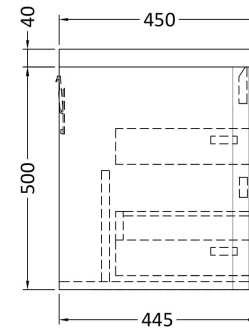

Sales Code: LUN802

Description: 600 W/H 2-Drawer Unit & Polymarble Basin

Packaging Details

Barcode: 5056462646206

Sales Code: SML893

Description: 600 W/H 2-Drawer Unit

Product Dimensions

Height (mm):	500
Width (mm):	596
Depth (mm):	445
Nett Weight (kg):	26.5

Packaging Dimensions

Height (mm):	540
Width (mm):	640
Depth (mm):	480
Gross Weight (kg):	27

Packaging Data

Box Colour:	Brown Cardboard Box - Printed
Box Qty:	1
Label Size:	100 x 50
Label Colour:	White Label
Label Qty:	2

Sales Code: PMB003

Description: 600X450mm Poly Marble Basin

Product Dimensions

Height (mm):	450
Width (mm):	600
Depth (mm):	157
Nett Weight (kg):	12.82

Packaging Dimensions

Height (mm):	167
Width (mm):	640
Depth (mm):	470
Gross Weight (kg):	12.82

Packaging Data

Box Colour:	Brown Cardboard Box - Printed
Box Qty:	1
Label Size:	100 x 50
Label Colour:	White Label
Label Qty:	2

Outer Box Dimensions (If Applicable)

Height (mm):	
Width (mm):	
Depth (mm):	
Gross Weight (kg):	
Barcode:	5055369021734