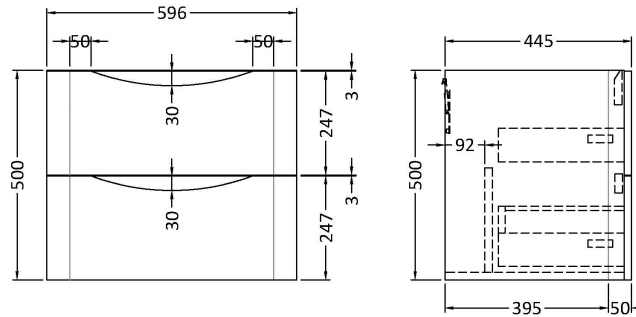

Sales Code: LUN802

Description: 600 W/H 2-Drawer Unit & Polymarble Basin

Packaging Details

Barcode: 5056462646206

Sales Code: SML893

Description: 600 W/H 2-Drawer Unit

Product Dimensions

Height (mm):	500
Width (mm):	596
Depth (mm):	445
Nett Weight (kg):	26.5

Packaging Dimensions

Height (mm):	540
Width (mm):	640
Depth (mm):	480
Gross Weight (kg):	27

Packaging Data

Box Colour:	Brown Cardboard Box - Printed
Box Qty:	1
Label Size:	100 x 50
Label Colour:	White Label
Label Qty:	2

Outer Box Dimensions (If Applicable)

Height (mm):	
Width (mm):	
Depth (mm):	
Gross Weight (kg):	
Barcode:	5056462694542

Product Details

Country of Origin:	China
Fitting Instruction:	No
CE Certification:	N/A
FSC Certified Materials:	Yes
Colour:	Satin Green
Construction Method:	Cam & Wood Dowel
Construction Type:	Rigid
Cabinet Finish:	MFC Painted Matt
Fascia Finish:	Mdf Painted Matt
Cabinet Thickness (mm):	18
Fascia Thickness (mm):	18
Drawer Included:	Yes
Drawer Type:	80mm High Metal S/C Inc Galler
No of Shelves:	0
Hinge Type:	Not Applicable
Hinge Included:	Not Applicable
Adjustable Legs:	No
Fixings Included:	Yes
Handle Style:	Contemporary
Waste Shroud:	Yes
Handle Included:	Yes
Handle Type:	Inset

Sales Code: PMB003

Description: 600X450mm Poly Marble Basin

Product Dimensions

Height (mm):	450
Width (mm):	600
Depth (mm):	157
Nett Weight (kg):	12.82

Packaging Dimensions

Height (mm):	167
Width (mm):	640
Depth (mm):	470
Gross Weight (kg):	12.82