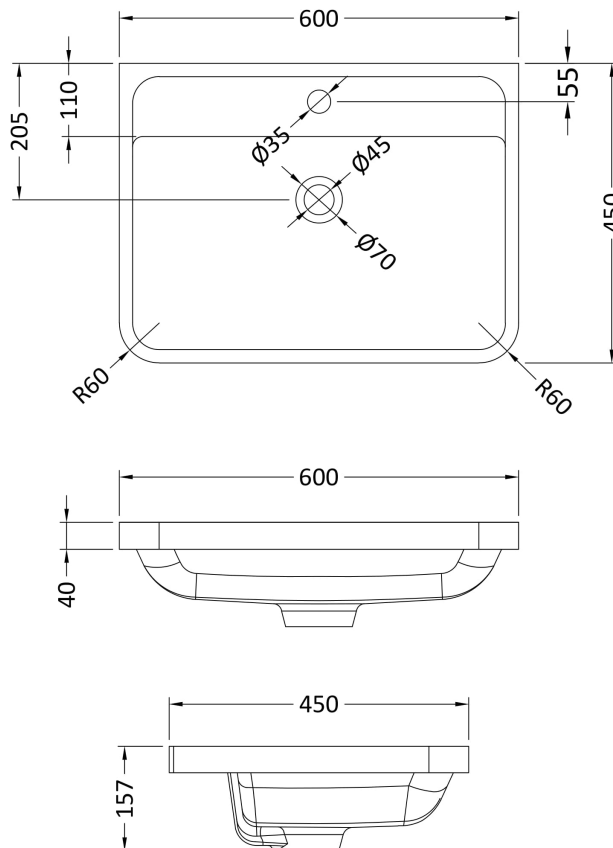

Packaging Dimensions

Height (mm):	540
Width (mm):	640
Depth (mm):	480
Gross Weight (kg):	27

Packaging Data

Box Colour:	Brown Cardboard Box - Printed
Box Qty:	1
Label Size:	100 x 50
Label Colour:	White Label
Label Qty:	2

Outer Box Dimensions (If Applicable)

Height (mm):	
Width (mm):	
Depth (mm):	
Gross Weight (kg):	
Barcode:	5056462694542

Product Details

Country of Origin:	China
Fitting Instruction:	No
CE Certification:	N/A
FSC Certified Materials:	Yes
Colour:	Satin Green
Construction Method:	Cam & Wood Dowel
Construction Type:	Rigid
Cabinet Finish:	MFC Painted Matt
Fascia Finish:	Mdf Painted Matt
Cabinet Thickness (mm):	18
Fascia Thickness (mm):	18
Drawer Included:	Yes
Drawer Type:	80mm High Metal S/C Inc Galler
No of Shelves:	0
Hinge Type:	Not Applicable
Hinge Included:	Not Applicable
Adjustable Legs:	No
Fixings Included:	Yes
Handle Style:	Contemporary
Waste Shroud:	Yes
Handle Included:	Yes
Handle Type:	Inset

Sales Code: PMB003

Description: 600X450mm Poly Marble Basin

Product Dimensions

Height (mm):	450
Width (mm):	600
Depth (mm):	157
Nett Weight (kg):	12.82

Packaging Dimensions

Height (mm):	167
Width (mm):	640
Depth (mm):	470
Gross Weight (kg):	12.82

Packaging Data

Box Colour:	Brown Cardboard Box - Printed
Box Qty:	1
Label Size:	100 x 50
Label Colour:	White Label
Label Qty:	2

Outer Box Dimensions (If Applicable)

Height (mm):	
Width (mm):	
Depth (mm):	
Gross Weight (kg):	
Barcode:	5055369021734