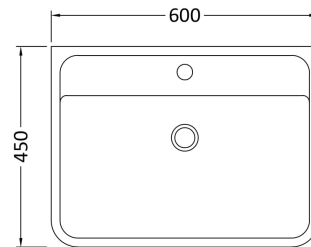

Sales Code: LUN802

Description: 600 W/H 2-Drawer Unit & Polymarble Basin

Packaging Details

Barcode: 5056462646206

Sales Code: SML893

Description: 600 W/H 2-Drawer Unit

Product Dimensions

Height (mm):	500
Width (mm):	596
Depth (mm):	445
Nett Weight (kg):	26.5

Packaging Dimensions

Height (mm):	540
Width (mm):	640
Depth (mm):	480
Gross Weight (kg):	27

Packaging Data

Box Colour:	Brown Cardboard Box - Printed
Box Qty:	1
Label Size:	100 x 50
Label Colour:	White Label
Label Qty:	2

Outer Box Dimensions (If Applicable)

Height (mm):	
Width (mm):	
Depth (mm):	
Gross Weight (kg):	
Barcode:	5056462694542

Product Details

Country of Origin:	China
Fitting Instruction:	No
CE Certification:	N/A
FSC Certified Materials:	Yes
Colour:	Satin Green
Construction Method:	Cam & Wood Dowel
Construction Type:	Rigid
Cabinet Finish:	MFC Painted Matt
Fascia Finish:	Mdf Painted Matt
Cabinet Thickness (mm):	18
Fascia Thickness (mm):	18
Drawer Included:	Yes
Drawer Type:	80mm High Metal S/C Inc Galler
No of Shelves:	0
Hinge Type:	Not Applicable
Hinge Included:	Not Applicable
Adjustable Legs:	No
Fixings Included:	Yes
Handle Style:	Contemporary
Waste Shroud:	Yes
Handle Included:	Yes
Handle Type:	Inset

Sales Code: PMB003

Description: 600X450mm Poly Marble Basin

Product Dimensions

Height (mm):	450
Width (mm):	600
Depth (mm):	157
Nett Weight (kg):	12.82

Packaging Dimensions

Height (mm):	167
Width (mm):	640
Depth (mm):	470
Gross Weight (kg):	12.82