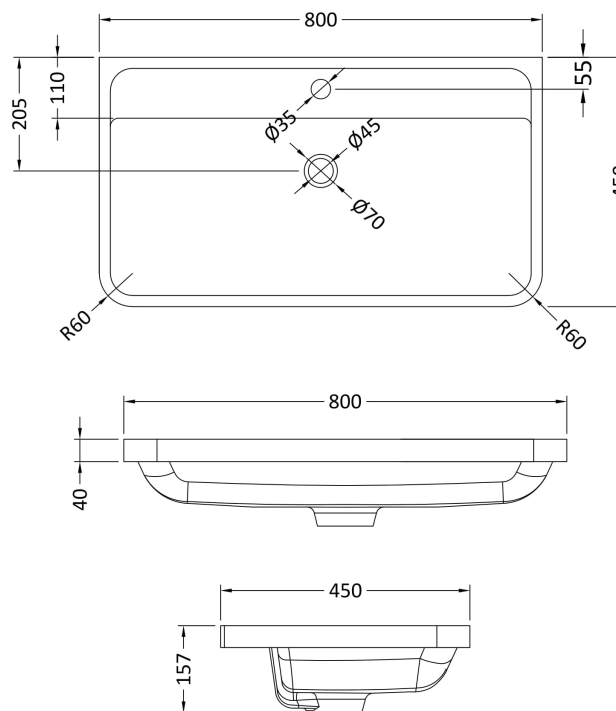

### Product Dimensions

Height (mm):	359
Width (mm):	796
Depth (mm):	445
Nett Weight (kg):	26.5

### Outer Box Dimensions (If Applicable)

Height (mm):	
Width (mm):	
Depth (mm):	
Gross Weight (kg):	
Barcode:	5056462694627

### Product Dimensions

Height (mm):	450
Width (mm):	800
Depth (mm):	157
Nett Weight (kg):	18.12

### Packaging Dimensions

Height (mm):	167
Width (mm):	840
Depth (mm):	470
Gross Weight (kg):	18.12