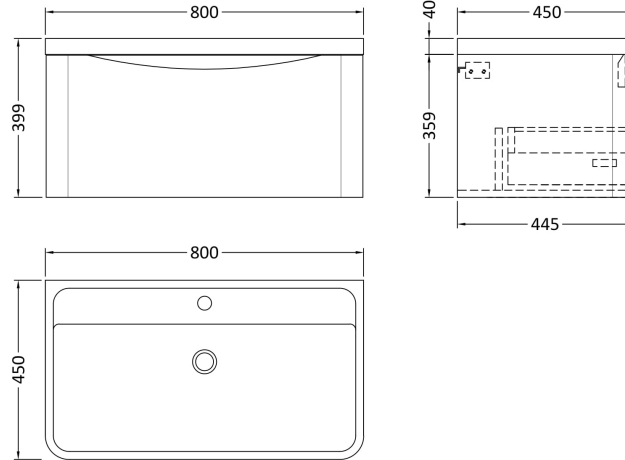

Sales Code: LUN206

Description: 800 W/H 1-Drawer Unit & Polymarble Basin

Packaging Details

Barcode: 5056462646282