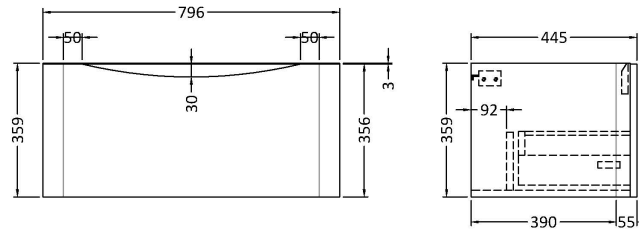

### Product Dimensions

Height (mm):	359
Width (mm):	796
Depth (mm):	445
Nett Weight (kg):	26.5

### Packaging Dimensions

Height (mm):	400
Width (mm):	840
Depth (mm):	480
Gross Weight (kg):	27

### Product Dimensions

Height (mm):	450
Width (mm):	800
Depth (mm):	157
Nett Weight (kg):	18.12

### Packaging Dimensions

Height (mm):	167
Width (mm):	840
Depth (mm):	470
Gross Weight (kg):	18.12