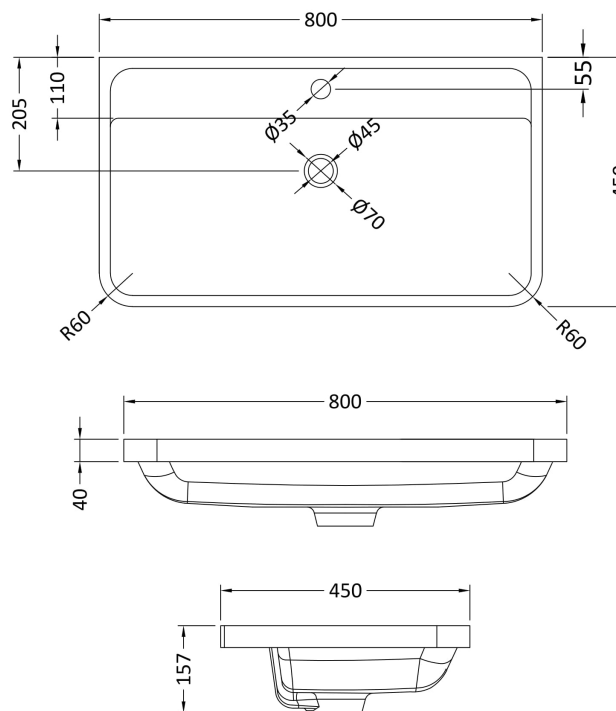

### Product Dimensions

Height (mm):	359
Width (mm):	796
Depth (mm):	445
Nett Weight (kg):	26.5

### Outer Box Dimensions (If Applicable)

Height (mm):	
Width (mm):	
Depth (mm):	
Gross Weight (kg):	
Barcode:	5056462694634

### Product Dimensions

Height (mm):	450
Width (mm):	800
Depth (mm):	157
Nett Weight (kg):	18.12

### Packaging Dimensions

Height (mm):	167
Width (mm):	840
Depth (mm):	470
Gross Weight (kg):	18.12