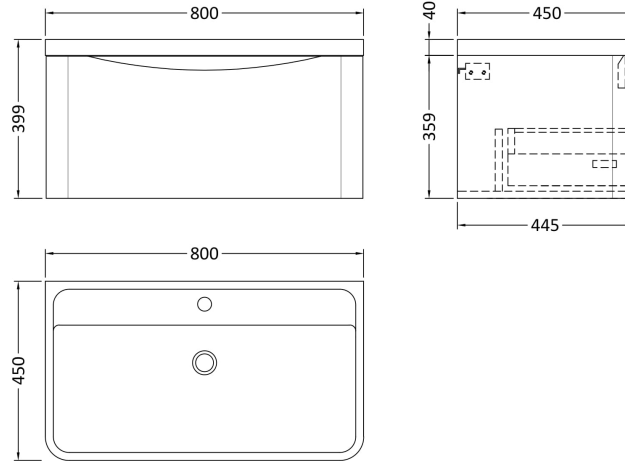

Sales Code: LUN306

Description: 800 W/H 1-Drawer Unit & Polymarble Basin

Packaging Details

Barcode: 5056462646299