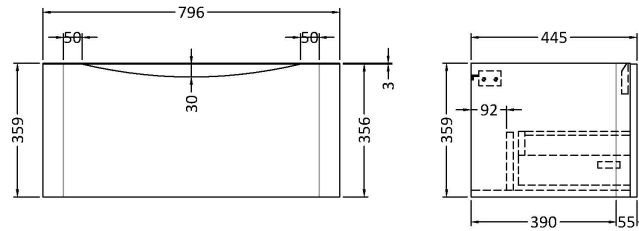

Sales Code: LUN806

Description: 800 W/H 1-Drawer Unit & Polymarble Basin

Packaging Details

Barcode: 5056462646305

Sales Code: SML896

Description: 800 W/H Single Drawer Unit

Product Dimensions

Height (mm):	359
Width (mm):	796
Depth (mm):	445
Nett Weight (kg):	26.5

Packaging Dimensions

Height (mm):	400
Width (mm):	840
Depth (mm):	480
Gross Weight (kg):	27

Packaging Data

Box Colour:	Brown Cardboard Box - Printed
Box Qty:	1
Label Size:	100 x 50
Label Colour:	White Label
Label Qty:	2

Sales Code: PMB005

Description: 800X450mm Poly Marble Basin

Product Dimensions

Height (mm):	450
Width (mm):	800
Depth (mm):	157
Nett Weight (kg):	18.12

Packaging Dimensions

Height (mm):	167
Width (mm):	840
Depth (mm):	470
Gross Weight (kg):	18.12

Packaging Data

Box Colour:	Brown Cardboard Box - Printed
Box Qty:	1
Label Size:	100 x 50
Label Colour:	White Label
Label Qty:	2

Outer Box Dimensions (If Applicable)

Height (mm):	
Width (mm):	
Depth (mm):	
Gross Weight (kg):	
Barcode:	5055369021765