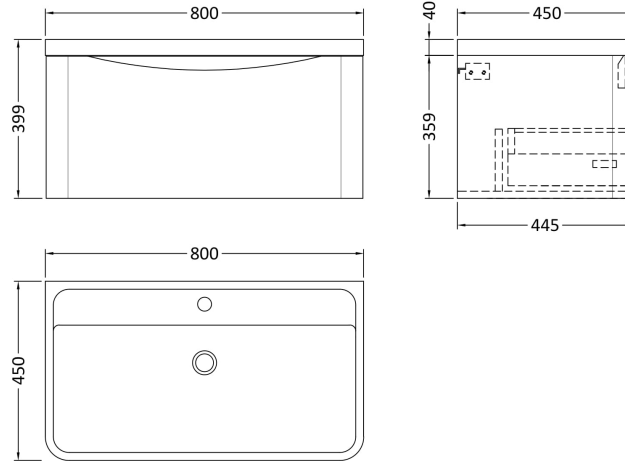

Sales Code: LUN806

Description: 800 W/H 1-Drawer Unit & Polymarble Basin

Packaging Details

Barcode: 5056462646305

Sales Code: SML896

Description: 800 W/H Single Drawer Unit

Product Dimensions

Height (mm):	359
Width (mm):	796
Depth (mm):	445
Nett Weight (kg):	26.5

Packaging Dimensions

Height (mm):	400
Width (mm):	840
Depth (mm):	480
Gross Weight (kg):	27

Packaging Data

Box Colour:	Brown Cardboard Box - Printed
Box Qty:	1
Label Size:	100 x 50
Label Colour:	White Label
Label Qty:	2

Sales Code: PMB005

Description: 800X450mm Poly Marble Basin

Product Dimensions

Height (mm):	450
Width (mm):	800
Depth (mm):	157
Nett Weight (kg):	18.12

Packaging Dimensions

Height (mm):	167
Width (mm):	840
Depth (mm):	470
Gross Weight (kg):	18.12

Packaging Data

Box Colour:	Brown Cardboard Box - Printed
Box Qty:	1
Label Size:	100 x 50
Label Colour:	White Label
Label Qty:	2

Outer Box Dimensions (If Applicable)

Height (mm):	
Width (mm):	
Depth (mm):	
Gross Weight (kg):	
Barcode:	5055369021765