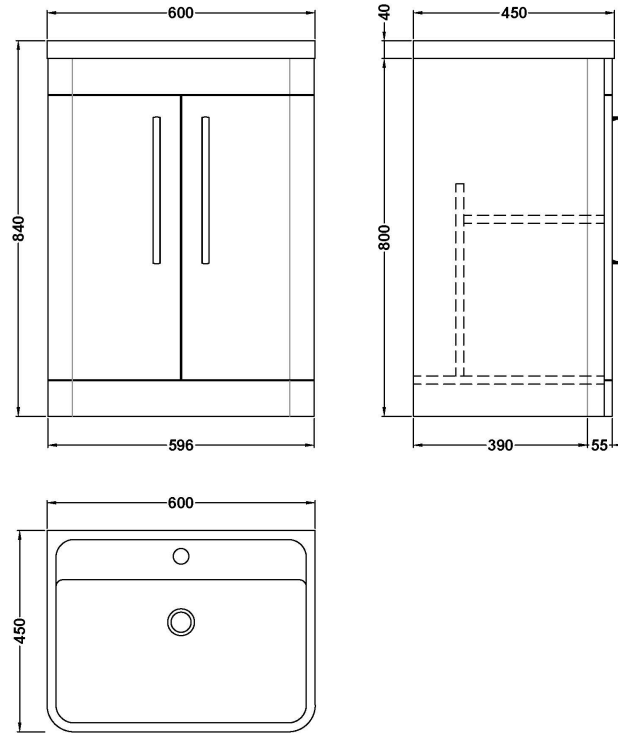

Sales Code: FPA010

Description: Parade 600 F/S 2 Door Basin & Cabinet

Packaging Details

Barcode: 5056462651521

Sales Code: PMP192

Description: 600 Floor Standing 2-Door Basin Unit

Product Dimensions

Height (mm):	800
Width (mm):	596
Depth (mm):	445
Nett Weight (kg):	25

Packaging Dimensions

Height (mm):	850
Width (mm):	600
Depth (mm):	455
Gross Weight (kg):	25

Packaging Data

Box Colour:	Brown Cardboard Box - Printed
Box Qty:	1
Label Size:	100 x 50
Label Colour:	White Label
Label Qty:	2

Outer Box Dimensions (If Applicable)

Height (mm):	
Width (mm):	
Depth (mm):	
Gross Weight (kg):	
Barcode:	5056462618562

Product Details

Country of Origin:	China
Fitting Instruction:	No
CE Certification:	N/A
FSC Certified Materials:	Yes
Colour:	Gloss White
Construction Method:	Cam & Wood Dowel
Construction Type:	Rigid
Cabinet Finish:	MFC Smooth Matt
Fascia Finish:	Mdf Painted Gloss
Cabinet Thickness (mm):	18
Fascia Thickness (mm):	18
Drawer Included:	Not Applicable
Drawer Type:	Not Applicable
No of Shelves:	1
Hinge Type:	95 Degree Soft Close
Hinge Included:	Yes, Supplied
Adjustable Legs:	No
Fixings Included:	No
Handle Style:	Contemporary
Waste Shroud:	No
Handle Included:	Yes
Handle Type:	Cup

Sales Code: PMB003

Description: 600X450mm Poly Marble Basin

Product Dimensions

Height (mm):	450
Width (mm):	600
Depth (mm):	157
Nett Weight (kg):	12.82

Packaging Dimensions

Height (mm):	167
Width (mm):	640
Depth (mm):	470
Gross Weight (kg):	12.82