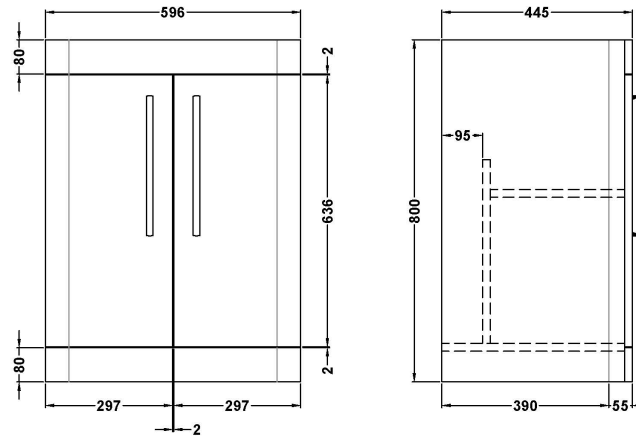

Sales Code: FPA010

Description: Parade 600 F/S 2 Door Basin & Cabinet

Packaging Details

Barcode: 5056462651521

Sales Code: PMP192

Description: 600 Floor Standing 2-Door Basin Unit

Product Dimensions

Height (mm):	800
Width (mm):	596
Depth (mm):	445
Nett Weight (kg):	25

Packaging Dimensions

Height (mm):	850
Width (mm):	600
Depth (mm):	455
Gross Weight (kg):	25

Packaging Data

Box Colour:	Brown Cardboard Box - Printed
Box Qty:	1
Label Size:	100 x 50
Label Colour:	White Label
Label Qty:	2

Outer Box Dimensions (If Applicable)

Height (mm):	
Width (mm):	
Depth (mm):	
Gross Weight (kg):	
Barcode:	5056462618562

Product Details

Country of Origin:	China
Fitting Instruction:	No
CE Certification:	N/A
FSC Certified Materials:	Yes
Colour:	Gloss White
Construction Method:	Cam & Wood Dowel
Construction Type:	Rigid
Cabinet Finish:	MFC Smooth Matt
Fascia Finish:	Mdf Painted Gloss
Cabinet Thickness (mm):	18
Fascia Thickness (mm):	18
Drawer Included:	Not Applicable
Drawer Type:	Not Applicable
No of Shelves:	1
Hinge Type:	95 Degree Soft Close
Hinge Included:	Yes, Supplied
Adjustable Legs:	No
Fixings Included:	No
Handle Style:	Contemporary
Waste Shroud:	No
Handle Included:	Yes
Handle Type:	Cup

Sales Code: PMB003

Description: 600X450mm Poly Marble Basin

Product Dimensions

Height (mm):	450
Width (mm):	600
Depth (mm):	157
Nett Weight (kg):	12.82

Packaging Dimensions

Height (mm):	167
Width (mm):	640
Depth (mm):	470
Gross Weight (kg):	12.82