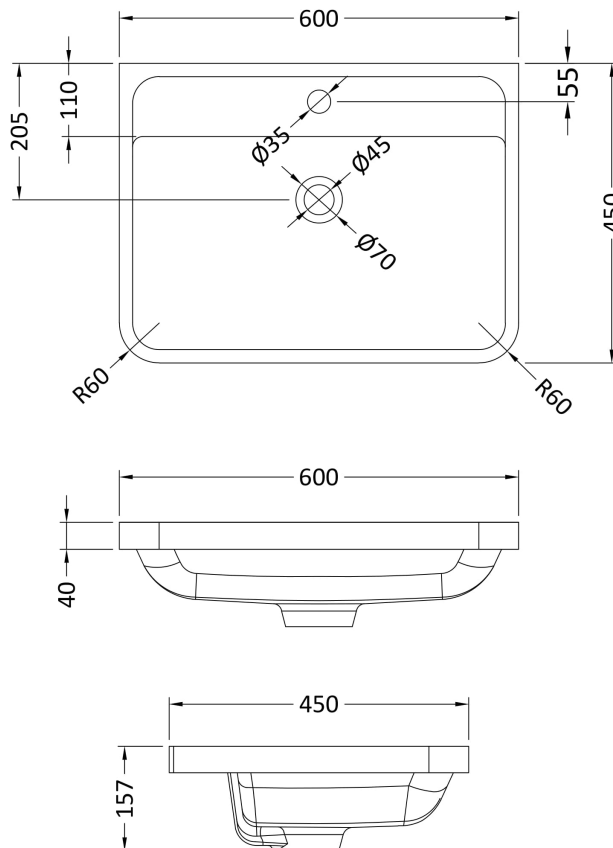

Sales Code: FPA010

Description: Parade 600 F/S 2 Door Basin & Cabinet

Packaging Details

Barcode: 5056462651521

Sales Code: PMP192

Description: 600 Floor Standing 2-Door Basin Unit

Product Dimensions

Height (mm):	800
Width (mm):	596
Depth (mm):	445
Nett Weight (kg):	25

Packaging Dimensions

Height (mm):	850
Width (mm):	600
Depth (mm):	455
Gross Weight (kg):	25

Packaging Data

Box Colour:	Brown Cardboard Box - Printed
Box Qty:	1
Label Size:	100 x 50
Label Colour:	White Label
Label Qty:	2

Outer Box Dimensions (If Applicable)

Height (mm):	
Width (mm):	
Depth (mm):	
Gross Weight (kg):	
Barcode:	5056462618562

Product Details

Country of Origin:	China
Fitting Instruction:	No
CE Certification:	N/A
FSC Certified Materials:	Yes
Colour:	Gloss White
Construction Method:	Cam & Wood Dowel
Construction Type:	Rigid
Cabinet Finish:	MFC Smooth Matt
Fascia Finish:	Mdf Painted Gloss
Cabinet Thickness (mm):	18
Fascia Thickness (mm):	18
Drawer Included:	Not Applicable
Drawer Type:	Not Applicable
No of Shelves:	1
Hinge Type:	95 Degree Soft Close
Hinge Included:	Yes, Supplied
Adjustable Legs:	No
Fixings Included:	No
Handle Style:	Contemporary
Waste Shroud:	No
Handle Included:	Yes
Handle Type:	Cup

Sales Code: PMB003

Description: 600X450mm Poly Marble Basin

Product Dimensions

Height (mm):	450
Width (mm):	600
Depth (mm):	157
Nett Weight (kg):	12.82

Packaging Dimensions

Height (mm):	167
Width (mm):	640
Depth (mm):	470
Gross Weight (kg):	12.82