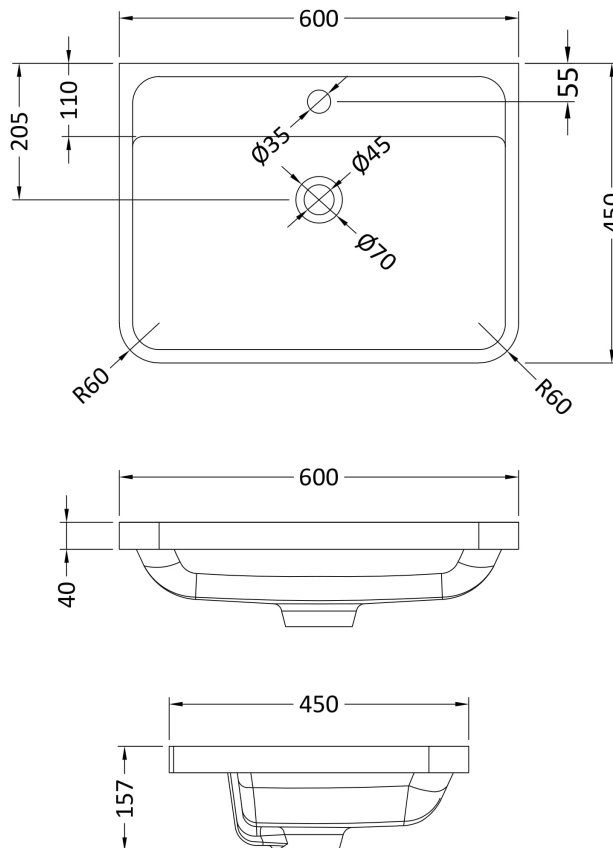

Sales Code: FPA1410

Description: Parade 600 F/S 2 Door Basin & Cabinet

Packaging Details

Barcode: 5056462651545

Sales Code: PMP1492

Description: 600 Floor Standing 2-Door Basin Unit

Product Dimensions

Height (mm):	800
Width (mm):	596
Depth (mm):	445
Nett Weight (kg):	25

Packaging Dimensions

Height (mm):	850
Width (mm):	600
Depth (mm):	455
Gross Weight (kg):	25

Packaging Data

Box Colour:	Brown Cardboard Box - Printed
Box Qty:	1
Label Size:	100 x 50
Label Colour:	White Label
Label Qty:	2

Outer Box Dimensions (If Applicable)

Height (mm):	
Width (mm):	
Depth (mm):	
Gross Weight (kg):	
Barcode:	5056462618586

Product Details

Country of Origin:	China
Fitting Instruction:	No
CE Certification:	N/A
FSC Certified Materials:	Yes
Colour:	Satin Anthracite
Construction Method:	Cam & Wood Dowel
Construction Type:	Rigid
Cabinet Finish:	MFC Painted Matt
Fascia Finish:	Mdf Painted Matt
Cabinet Thickness (mm):	18
Fascia Thickness (mm):	18
Drawer Included:	Not Applicable
Drawer Type:	Not Applicable
No of Shelves:	1
Hinge Type:	95 Degree Soft Close
Hinge Included:	Yes, Supplied
Adjustable Legs:	No
Fixings Included:	No
Handle Style:	Contemporary
Waste Shroud:	No
Handle Included:	Yes
Handle Type:	Cup

Sales Code: PMB003

Description: 600X450mm Poly Marble Basin

Product Dimensions

Height (mm):	450
Width (mm):	600
Depth (mm):	157
Nett Weight (kg):	12.82

Packaging Dimensions

Height (mm):	167
Width (mm):	640
Depth (mm):	470
Gross Weight (kg):	12.82