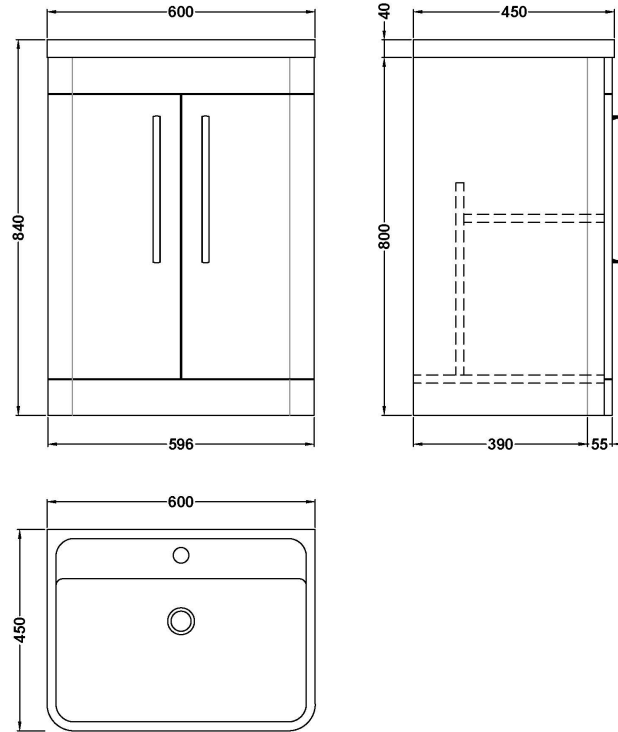

Sales Code: FPA1410

Description: Parade 600 F/S 2 Door Basin & Cabinet

Packaging Details

Barcode: 5056462651545

Sales Code: PMP1492

Description: 600 Floor Standing 2-Door Basin Unit

Product Dimensions

Height (mm):	800
Width (mm):	596
Depth (mm):	445
Nett Weight (kg):	25

Packaging Dimensions

Height (mm):	850
Width (mm):	600
Depth (mm):	455
Gross Weight (kg):	25

Packaging Data

Box Colour:	Brown Cardboard Box - Printed
Box Qty:	1
Label Size:	100 x 50
Label Colour:	White Label
Label Qty:	2

Outer Box Dimensions (If Applicable)

Height (mm):	
Width (mm):	
Depth (mm):	
Gross Weight (kg):	
Barcode:	5056462618586

Product Details

Country of Origin:	China
Fitting Instruction:	No
CE Certification:	N/A
FSC Certified Materials:	Yes
Colour:	Satin Anthracite
Construction Method:	Cam & Wood Dowel
Construction Type:	Rigid
Cabinet Finish:	MFC Painted Matt
Fascia Finish:	Mdf Painted Matt
Cabinet Thickness (mm):	18
Fascia Thickness (mm):	18
Drawer Included:	Not Applicable
Drawer Type:	Not Applicable
No of Shelves:	1
Hinge Type:	95 Degree Soft Close
Hinge Included:	Yes, Supplied
Adjustable Legs:	No
Fixings Included:	No
Handle Style:	Contemporary
Waste Shroud:	No
Handle Included:	Yes
Handle Type:	Cup

Sales Code: PMB003

Description: 600X450mm Poly Marble Basin

Product Dimensions

Height (mm):	450
Width (mm):	600
Depth (mm):	157
Nett Weight (kg):	12.82

Packaging Dimensions

Height (mm):	167
Width (mm):	640
Depth (mm):	470
Gross Weight (kg):	12.82