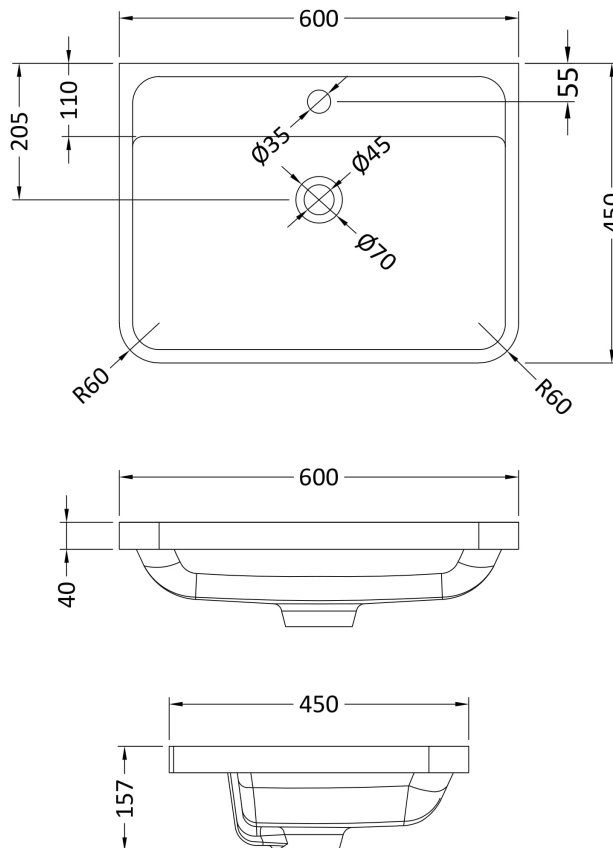

Packaging Dimensions

Height (mm):	850
Width (mm):	600
Depth (mm):	455
Gross Weight (kg):	34

Packaging Data

Box Colour:	Brown Cardboard Box - Printed
Box Qty:	1
Label Size:	100 x 50
Label Colour:	White Label
Label Qty:	2

Outer Box Dimensions (If Applicable)

Height (mm):	
Width (mm):	
Depth (mm):	
Gross Weight (kg):	
Barcode:	5056462618593

Product Details

Country of Origin:	China
Fitting Instruction:	No
CE Certification:	N/A
FSC Certified Materials:	Yes
Colour:	Satin Green
Construction Method:	Cam & Wood Dowel
Construction Type:	Rigid
Cabinet Finish:	MFC Painted Matt
Fascia Finish:	Mdf Painted Matt
Cabinet Thickness (mm):	18
Fascia Thickness (mm):	18
Drawer Included:	Yes
Drawer Type:	80mm High Metal S/C Inc Galler
No of Shelves:	0
Hinge Type:	Not Applicable
Hinge Included:	No
Adjustable Legs:	No
Fixings Included:	No
Handle Style:	Contemporary
Waste Shroud:	Yes
Handle Included:	Yes
Handle Type:	Cup

Sales Code: PMB003

Description: 600X450mm Poly Marble Basin

Product Dimensions

Height (mm):	450
Width (mm):	600
Depth (mm):	157
Nett Weight (kg):	12.82

Packaging Dimensions

Height (mm):	167
Width (mm):	640
Depth (mm):	470
Gross Weight (kg):	12.82

Packaging Data

Box Colour:	Brown Cardboard Box - Printed
Box Qty:	1
Label Size:	100 x 50
Label Colour:	White Label
Label Qty:	2

Outer Box Dimensions (If Applicable)

Height (mm):	
Width (mm):	
Depth (mm):	
Gross Weight (kg):	
Barcode:	5055369021734