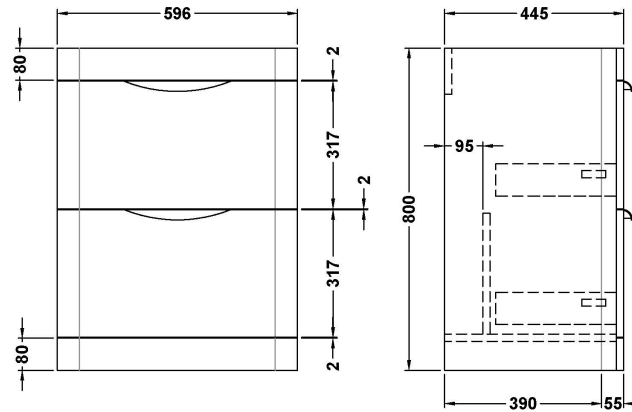

Sales Code: FPA801

Description: Parade 600 F/S 2 Drawer Basin & Cabinet

Packaging Details

Barcode: 5056462651552

Sales Code: PMP893

Description: 600 Floor Standing 2-Drawer Basin Unit

Product Dimensions

Height (mm):	800
Width (mm):	596
Depth (mm):	445
Nett Weight (kg):	34

Packaging Dimensions

Height (mm):	850
Width (mm):	600
Depth (mm):	455
Gross Weight (kg):	34

Packaging Data

Box Colour:	Brown Cardboard Box - Printed
Box Qty:	1
Label Size:	100 x 50
Label Colour:	White Label
Label Qty:	2

Sales Code: PMB003

Description: 600X450mm Poly Marble Basin

Product Dimensions

Height (mm):	450
Width (mm):	600
Depth (mm):	157
Nett Weight (kg):	12.82

Packaging Dimensions

Height (mm):	167
Width (mm):	640
Depth (mm):	470
Gross Weight (kg):	12.82

Packaging Data

Box Colour:	Brown Cardboard Box - Printed
Box Qty:	1
Label Size:	100 x 50
Label Colour:	White Label
Label Qty:	2

Outer Box Dimensions (If Applicable)

Height (mm):	
Width (mm):	
Depth (mm):	
Gross Weight (kg):	
Barcode:	5055369021734