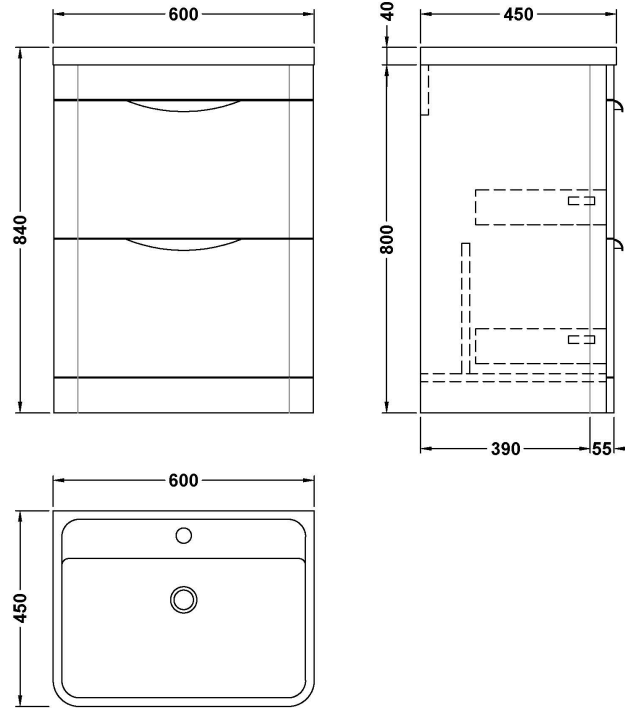

Sales Code: FPA801

Description: Parade 600 F/S 2 Drawer Basin & Cabinet

Packaging Details

Barcode: 5056462651552

Sales Code: PMP893

Description: 600 Floor Standing 2-Drawer Basin Unit

Product Dimensions

Height (mm):	800
Width (mm):	596
Depth (mm):	445
Nett Weight (kg):	34

Packaging Dimensions

Height (mm):	850
Width (mm):	600
Depth (mm):	455
Gross Weight (kg):	34

Packaging Data

Box Colour:	Brown Cardboard Box - Printed
Box Qty:	1
Label Size:	100 x 50
Label Colour:	White Label
Label Qty:	2

Sales Code: PMB003

Description: 600X450mm Poly Marble Basin

Product Dimensions

Height (mm):	450
Width (mm):	600
Depth (mm):	157
Nett Weight (kg):	12.82

Packaging Dimensions

Height (mm):	167
Width (mm):	640
Depth (mm):	470
Gross Weight (kg):	12.82

Packaging Data

Box Colour:	Brown Cardboard Box - Printed
Box Qty:	1
Label Size:	100 x 50
Label Colour:	White Label
Label Qty:	2

Outer Box Dimensions (If Applicable)

Height (mm):	
Width (mm):	
Depth (mm):	
Gross Weight (kg):	
Barcode:	5055369021734