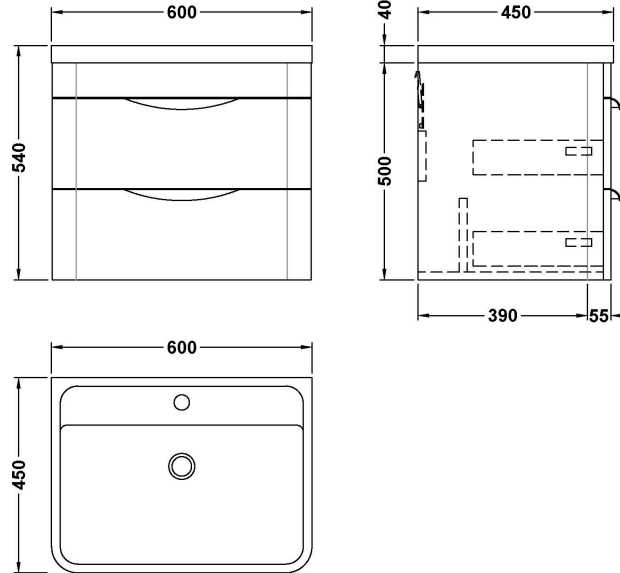

Sales Code: FPA802

Description: Parade 600 W/H 2 Drawer Basin & Cabinet

Packaging Details

Barcode: 5056462651569