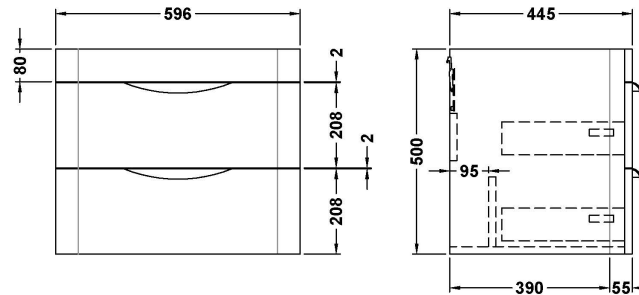

### Product Dimensions

Height (mm):	500
Width (mm):	596
Depth (mm):	445
Nett Weight (kg):	27

### Packaging Dimensions

Height (mm):	550
Width (mm):	500
Depth (mm):	645
Gross Weight (kg):	27

### Product Dimensions

Height (mm):	450
Width (mm):	600
Depth (mm):	157
Nett Weight (kg):	12.82

### Packaging Dimensions

Height (mm):	167
Width (mm):	640
Depth (mm):	470
Gross Weight (kg):	12.82