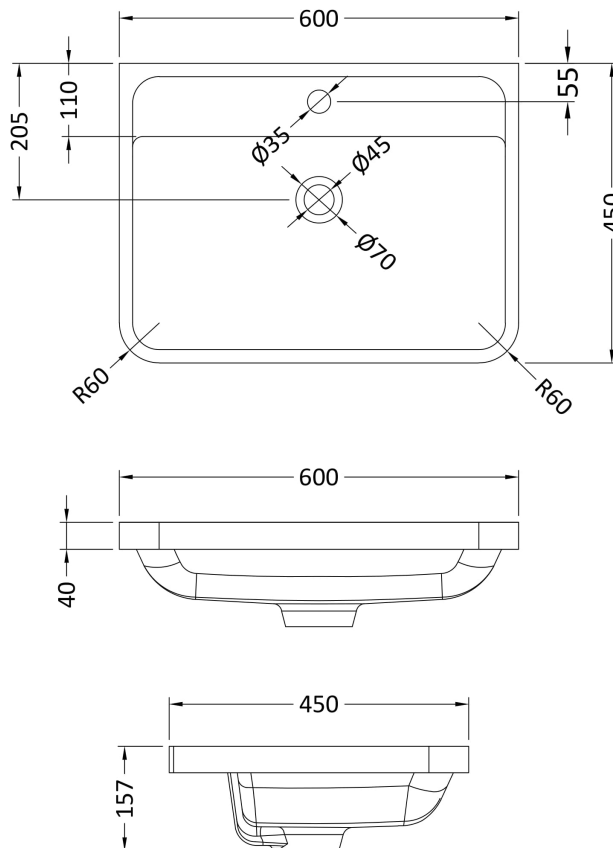

### Product Dimensions

Height (mm):	500
Width (mm):	596
Depth (mm):	445
Nett Weight (kg):	27

### Packaging Dimensions

Height (mm):	550
Width (mm):	500
Depth (mm):	645
Gross Weight (kg):	27

### Outer Box Dimensions (If Applicable)

Height (mm):	
Width (mm):	
Depth (mm):	
Gross Weight (kg):	
Barcode:	5056462618616

### Product Dimensions

Height (mm):	450
Width (mm):	600
Depth (mm):	157
Nett Weight (kg):	12.82