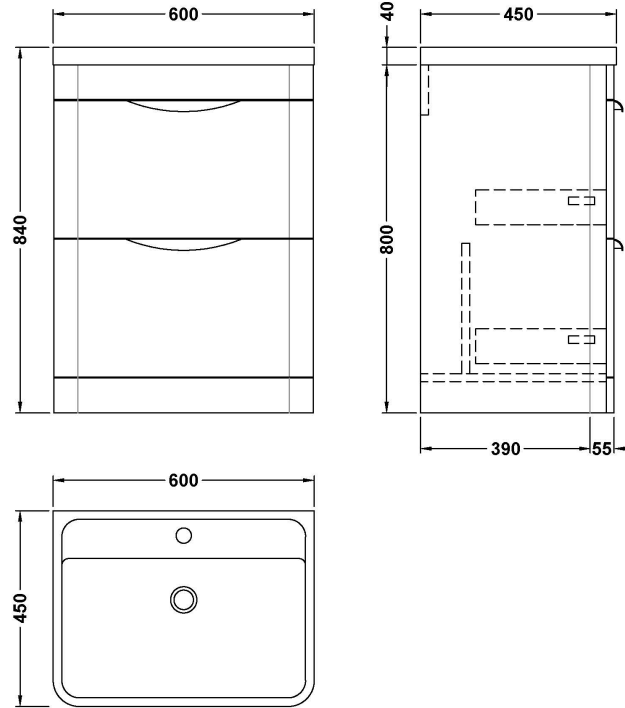

Sales Code: FPA1401

Description: Parade 600 F/S 2 Drawer Basin & Cabinet

Packaging Details

Barcode: 5056462651590

Sales Code: PMP1493

Description: 600 Floor Standing 2-Drawer Basin Unit

Product Dimensions

Height (mm):	800
Width (mm):	596
Depth (mm):	445
Nett Weight (kg):	34

Packaging Dimensions

Height (mm):	850
Width (mm):	600
Depth (mm):	455
Gross Weight (kg):	34

Packaging Data

Box Colour:	Brown Cardboard Box - Printed
Box Qty:	1
Label Size:	100 x 50
Label Colour:	White Label
Label Qty:	2

Sales Code: PMB003

Description: 600X450mm Poly Marble Basin

Product Dimensions

Height (mm):	450
Width (mm):	600
Depth (mm):	157
Nett Weight (kg):	12.82

Packaging Dimensions

Height (mm):	167
Width (mm):	640
Depth (mm):	470
Gross Weight (kg):	12.82

Packaging Data

Box Colour:	Brown Cardboard Box - Printed
Box Qty:	1
Label Size:	100 x 50
Label Colour:	White Label
Label Qty:	2

Outer Box Dimensions (If Applicable)

Height (mm):	
Width (mm):	
Depth (mm):	
Gross Weight (kg):	
Barcode:	5055369021734