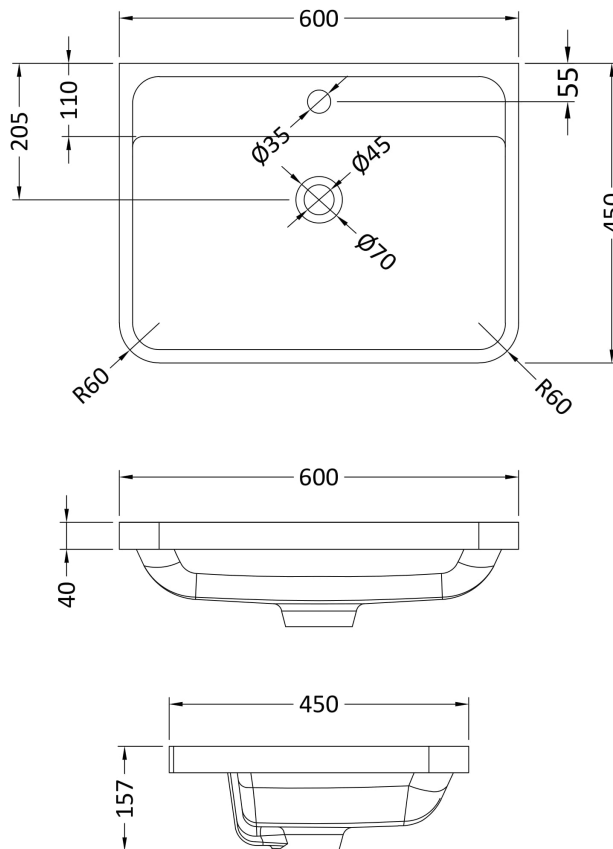

Packaging Dimensions

Height (mm):	850
Width (mm):	600
Depth (mm):	455
Gross Weight (kg):	34

Packaging Data

Box Colour:	Brown Cardboard Box - Printed
Box Qty:	1
Label Size:	100 x 50
Label Colour:	White Label
Label Qty:	2

Outer Box Dimensions (If Applicable)

Height (mm):	
Width (mm):	
Depth (mm):	
Gross Weight (kg):	
Barcode:	5056462618609

Product Details

Country of Origin:	China
Fitting Instruction:	No
CE Certification:	N/A
FSC Certified Materials:	Yes
Colour:	Satin Anthracite
Construction Method:	Cam & Wood Dowel
Construction Type:	Rigid
Cabinet Finish:	MFC Painted Matt
Fascia Finish:	Mdf Painted Matt
Cabinet Thickness (mm):	18
Fascia Thickness (mm):	18
Drawer Included:	Yes
Drawer Type:	80mm High Metal S/C Inc Galler
No of Shelves:	0
Hinge Type:	Not Applicable
Hinge Included:	No
Adjustable Legs:	No
Fixings Included:	No
Handle Style:	Contemporary
Waste Shroud:	Yes
Handle Included:	Yes
Handle Type:	Cup

Sales Code: PMB003

Description: 600X450mm Poly Marble Basin

Product Dimensions

Height (mm):	450
Width (mm):	600
Depth (mm):	157
Nett Weight (kg):	12.82

Packaging Dimensions

Height (mm):	167
Width (mm):	640
Depth (mm):	470
Gross Weight (kg):	12.82

Packaging Data

Box Colour:	Brown Cardboard Box - Printed
Box Qty:	1
Label Size:	100 x 50
Label Colour:	White Label
Label Qty:	2

Outer Box Dimensions (If Applicable)

Height (mm):	
Width (mm):	
Depth (mm):	
Gross Weight (kg):	
Barcode:	5055369021734