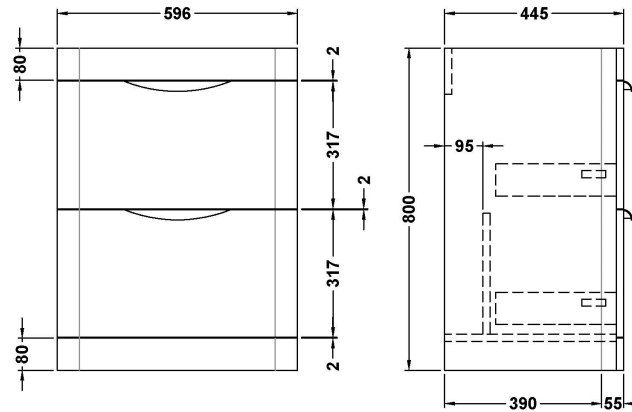

Sales Code: FPA1401

Description: Parade 600 F/S 2 Drawer Basin & Cabinet

Packaging Details

Barcode: 5056462651590

Sales Code: PMP1493

Description: 600 Floor Standing 2-Drawer Basin Unit

Product Dimensions

Height (mm):	800
Width (mm):	596
Depth (mm):	445
Nett Weight (kg):	34

Packaging Dimensions

Height (mm):	850
Width (mm):	600
Depth (mm):	455
Gross Weight (kg):	34

Packaging Data

Box Colour:	Brown Cardboard Box - Printed
Box Qty:	1
Label Size:	100 x 50
Label Colour:	White Label
Label Qty:	2

Sales Code: PMB003

Description: 600X450mm Poly Marble Basin

Product Dimensions

Height (mm):	450
Width (mm):	600
Depth (mm):	157
Nett Weight (kg):	12.82

Packaging Dimensions

Height (mm):	167
Width (mm):	640
Depth (mm):	470
Gross Weight (kg):	12.82

Packaging Data

Box Colour:	Brown Cardboard Box - Printed
Box Qty:	1
Label Size:	100 x 50
Label Colour:	White Label
Label Qty:	2

Outer Box Dimensions (If Applicable)

Height (mm):	
Width (mm):	
Depth (mm):	
Gross Weight (kg):	
Barcode:	5055369021734