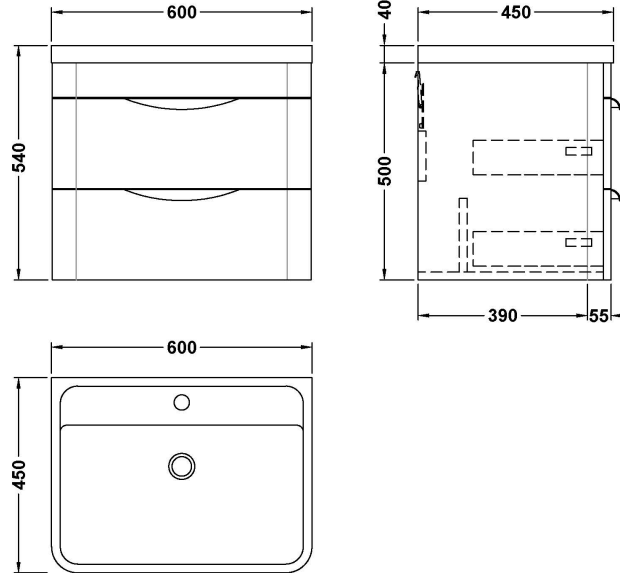

Sales Code: FPA1402

Description: Parade 600 W/H 2 Drawer Basin & Cabinet

Packaging Details

Barcode: 5056462651606