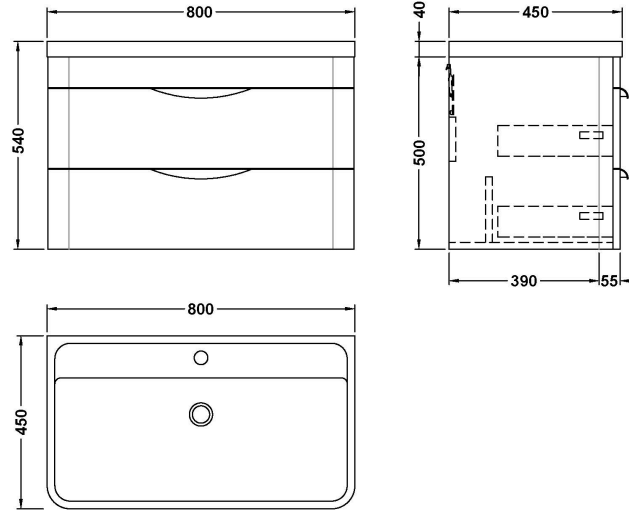

**Sales Code:** FPA1405

**Description:** Parade 800 W/H 2 Drawer Basin & Cabinet

**Packaging Details**

Barcode: 5056462651620

**Sales Code:** PMP1485

**Description:** 800 Wall Hung 2-Drawer Basin Unit

Product Dimensions	
Height (mm):	500
Width (mm):	796
Depth (mm):	445
Nett Weight (kg):	32
Packaging Dimensions	
Height (mm):	810
Width (mm):	530
Depth (mm):	480
Gross Weight (kg):	32
Packaging Data	
Box Colour:	Brown Cardboard Box - Printed
Box Qty:	1
Label Size:	100 x 50
Label Colour:	White Label
Label Qty:	2
Outer Box Dimensions (If Applicable)	
Height (mm):	
Width (mm):	
Depth (mm):	
Gross Weight (kg):	
Barcode:	5056462618661
Product Details	
Country of Origin:	China
Fitting Instruction:	No
CE Certification:	N/A
FSC Certified Materials:	Yes
Colour:	Satin Anthracite
Construction Method:	Cam & Wood Dowel
Construction Type:	Rigid
Cabinet Finish:	MFC Painted Matt
Fascia Finish:	Mdf Painted Matt
Cabinet Thickness (mm):	18
Fascia Thickness (mm):	18
Drawer Included:	Yes
Drawer Type:	80mm High Metal S/C Inc Galler
No of Shelves:	0
Hinge Type:	Not Applicable
Hinge Included:	No
Adjustable Legs:	No
Fixings Included:	Yes
Handle Style:	Contemporary
Waste Shroud:	Yes
Handle Included:	Yes
Handle Type:	Cup

### Product Dimensions

Height (mm):	450
Width (mm):	800
Depth (mm):	157
Nett Weight (kg):	18.12

### Packaging Dimensions

Height (mm):	167
Width (mm):	840
Depth (mm):	470
Gross Weight (kg):	18.12

### Outer Box Dimensions (If Applicable)

Height (mm):	
Width (mm):	
Depth (mm):	
Gross Weight (kg):	
Barcode:	5055369021765