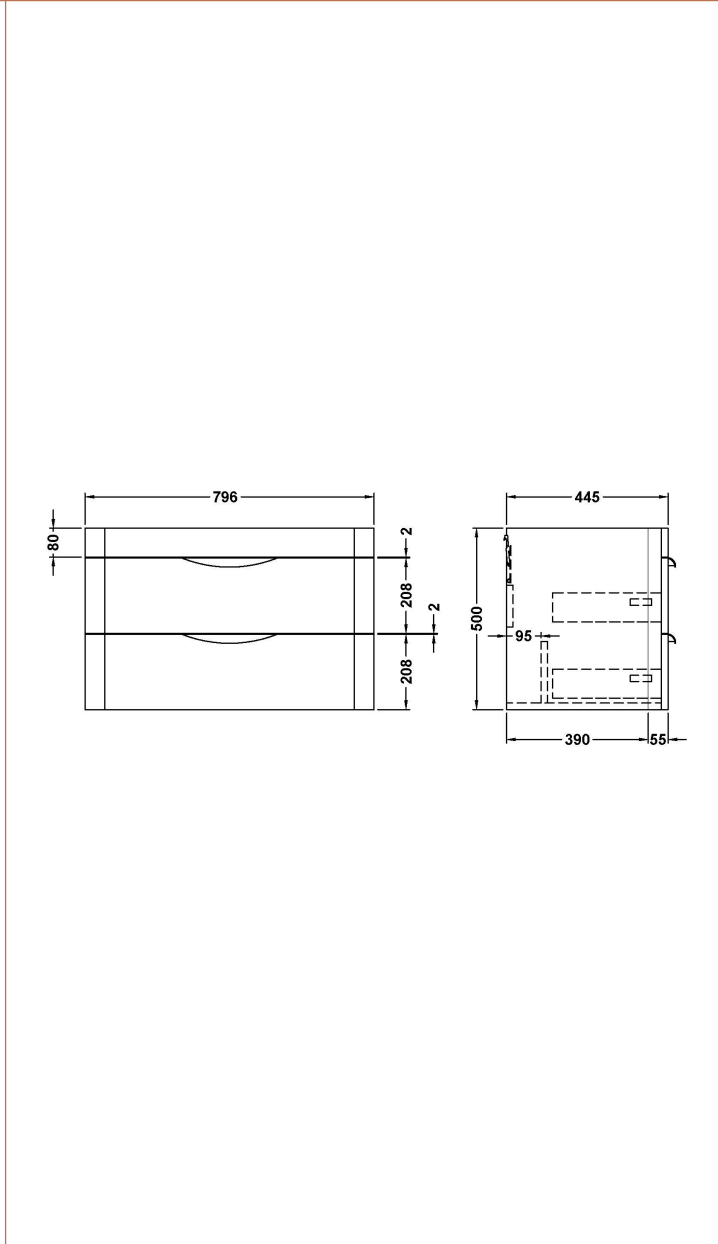

**Sales Code:** FPA1405

**Description:** Parade 800 W/H 2 Drawer Basin & Cabinet

**Packaging Details**

Barcode: 5056462651620

**Sales Code:** PMP1485

**Description:** 800 Wall Hung 2-Drawer Basin Unit

Product Dimensions	
Height (mm):	500
Width (mm):	796
Depth (mm):	445
Nett Weight (kg):	32
Packaging Dimensions	
Height (mm):	810
Width (mm):	530
Depth (mm):	480
Gross Weight (kg):	32
Packaging Data	
Box Colour:	Brown Cardboard Box - Printed
Box Qty:	1
Label Size:	100 x 50
Label Colour:	White Label
Label Qty:	2
Outer Box Dimensions (If Applicable)	
Height (mm):	
Width (mm):	
Depth (mm):	
Gross Weight (kg):	
Barcode:	5056462618661
Product Details	
Country of Origin:	China
Fitting Instruction:	No
CE Certification:	N/A
FSC Certified Materials:	Yes
Colour:	Satin Anthracite
Construction Method:	Cam & Wood Dowel
Construction Type:	Rigid
Cabinet Finish:	MFC Painted Matt
Fascia Finish:	Mdf Painted Matt
Cabinet Thickness (mm):	18
Fascia Thickness (mm):	18
Drawer Included:	Yes
Drawer Type:	80mm High Metal S/C Inc Galler
No of Shelves:	0
Hinge Type:	Not Applicable
Hinge Included:	No
Adjustable Legs:	No
Fixings Included:	Yes
Handle Style:	Contemporary
Waste Shroud:	Yes
Handle Included:	Yes
Handle Type:	Cup

### Product Dimensions

Height (mm):	450
Width (mm):	800
Depth (mm):	157
Nett Weight (kg):	18.12

### Packaging Dimensions

Height (mm):	167
Width (mm):	840
Depth (mm):	470
Gross Weight (kg):	18.12

### Outer Box Dimensions (If Applicable)

Height (mm):	
Width (mm):	
Depth (mm):	
Gross Weight (kg):	
Barcode:	5055369021765