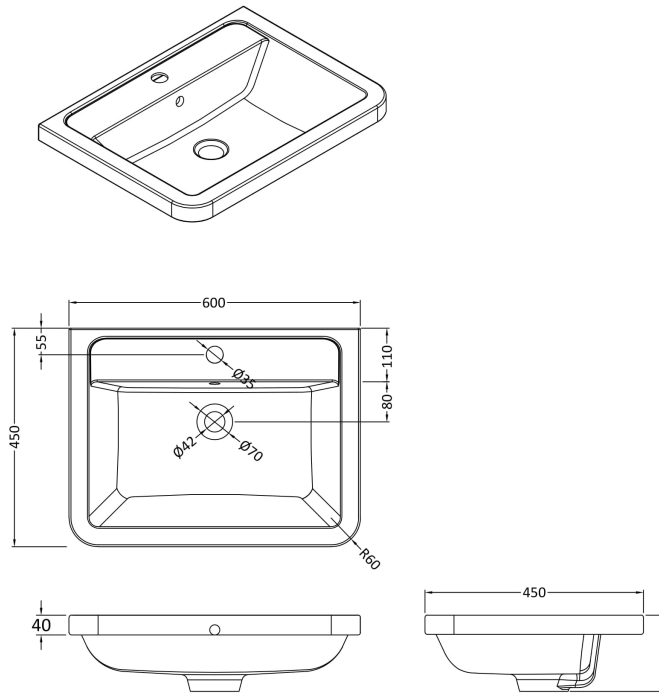

### Product Dimensions

Height (mm):	800
Width (mm):	596
Depth (mm):	445
Nett Weight (kg):	25

### Packaging Dimensions

Height (mm):	850
Width (mm):	600
Depth (mm):	455
Gross Weight (kg):	25

### Outer Box Dimensions (If Applicable)

Height (mm):	
Width (mm):	
Depth (mm):	
Gross Weight (kg):	
Barcode:	5056462618562

**Sales Code:** CBM003

**Description:** Ceramic Basin 600X450

**Product Dimensions**

Height (mm):	450
Width (mm):	600
Depth (mm):	157
Nett Weight (kg):	12.82

**Packaging Dimensions**

Height (mm):	470
Width (mm):	640
Depth (mm):	167
Gross Weight (kg):	12.82