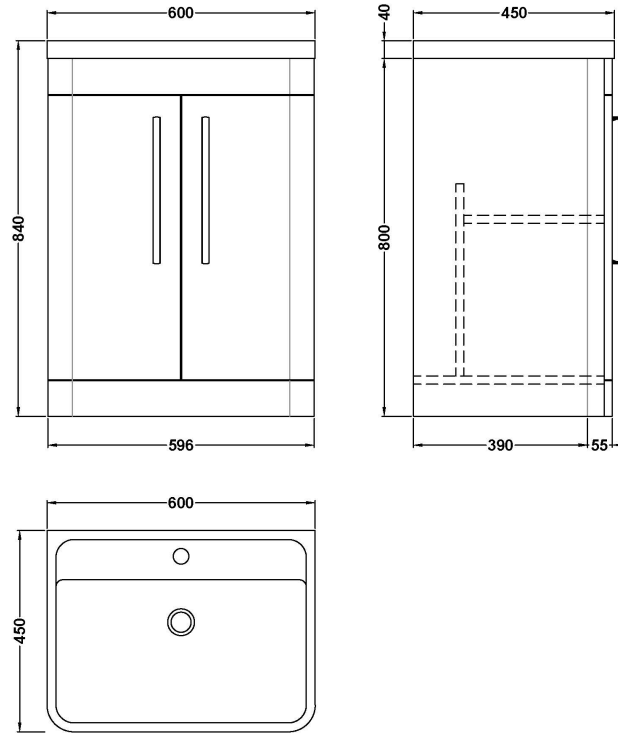

Sales Code: FPA010A

Description: Parade 600 F/S 2 Door Basin & Cabinet

Packaging Details

Barcode: 5056462651637