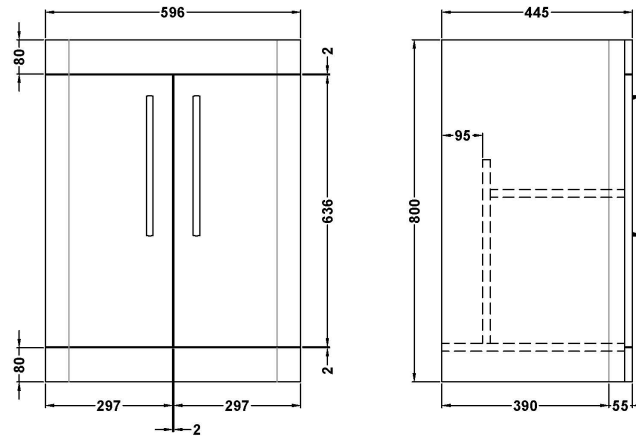

### Product Dimensions

Height (mm):	800
Width (mm):	596
Depth (mm):	445
Nett Weight (kg):	25

### Packaging Dimensions

Height (mm):	850
Width (mm):	600
Depth (mm):	455
Gross Weight (kg):	25

### Outer Box Dimensions (If Applicable)

Height (mm):	
Width (mm):	
Depth (mm):	
Gross Weight (kg):	
Barcode:	5056462618562

**Sales Code:** CBM003

**Description:** Ceramic Basin 600X450

**Product Dimensions**

Height (mm):	450
Width (mm):	600
Depth (mm):	157
Nett Weight (kg):	12.82

**Packaging Dimensions**

Height (mm):	470
Width (mm):	640
Depth (mm):	167
Gross Weight (kg):	12.82