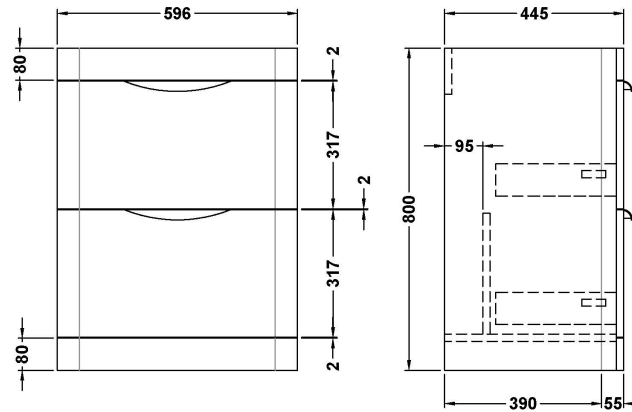

Sales Code: FPA801A

Description: Parade 600 F/S 2 Drawer Basin & Cabinet

Packaging Details

Barcode: 5056462652818

Sales Code: PMP893

Description: 600 Floor Standing 2-Drawer Basin Unit

Product Dimensions

Height (mm):	800
Width (mm):	596
Depth (mm):	445
Nett Weight (kg):	34

Packaging Dimensions

Height (mm):	850
Width (mm):	600
Depth (mm):	455
Gross Weight (kg):	34

Packaging Data

Box Colour:	Brown Cardboard Box - Printed
Box Qty:	1
Label Size:	100 x 50
Label Colour:	White Label
Label Qty:	2

Sales Code: CBM003

Description: Ceramic Basin 600X450

Product Dimensions

Height (mm):	450
Width (mm):	600
Depth (mm):	157
Nett Weight (kg):	12.82

Packaging Dimensions

Height (mm):	470
Width (mm):	640
Depth (mm):	167
Gross Weight (kg):	12.82

Packaging Data

Box Colour:	Brown Cardboard Box - Printed
Box Qty:	1
Label Size:	100 x 50
Label Colour:	White Label
Label Qty:	2

Outer Box Dimensions (If Applicable)

Height (mm):	
Width (mm):	
Depth (mm):	
Gross Weight (kg):	
Barcode:	5056211875789