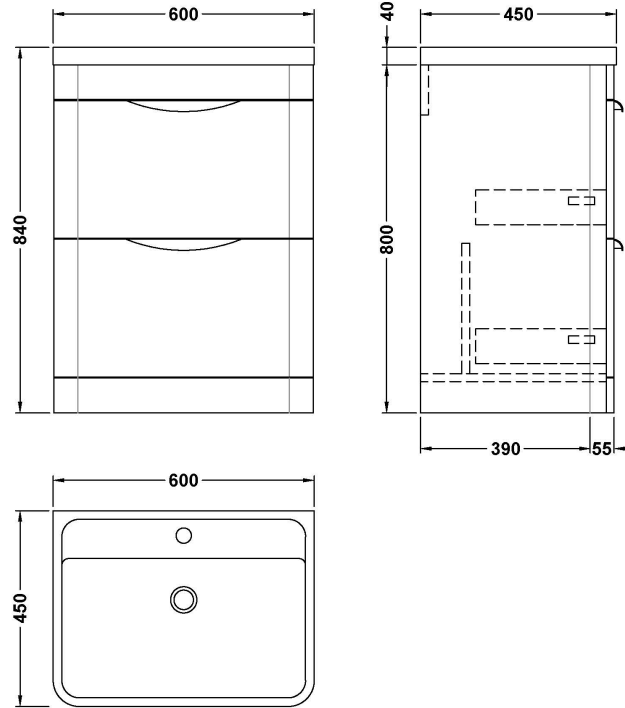

Sales Code: FPA801A

Description: Parade 600 F/S 2 Drawer Basin & Cabinet

Packaging Details

Barcode: 5056462652818

Sales Code: PMP893

Description: 600 Floor Standing 2-Drawer Basin Unit

Product Dimensions

Height (mm):	800
Width (mm):	596
Depth (mm):	445
Nett Weight (kg):	34

Packaging Dimensions

Height (mm):	850
Width (mm):	600
Depth (mm):	455
Gross Weight (kg):	34

Packaging Data

Box Colour:	Brown Cardboard Box - Printed
Box Qty:	1
Label Size:	100 x 50
Label Colour:	White Label
Label Qty:	2

Sales Code: CBM003

Description: Ceramic Basin 600X450

Product Dimensions

Height (mm):	450
Width (mm):	600
Depth (mm):	157
Nett Weight (kg):	12.82

Packaging Dimensions

Height (mm):	470
Width (mm):	640
Depth (mm):	167
Gross Weight (kg):	12.82

Packaging Data

Box Colour:	Brown Cardboard Box - Printed
Box Qty:	1
Label Size:	100 x 50
Label Colour:	White Label
Label Qty:	2

Outer Box Dimensions (If Applicable)

Height (mm):	
Width (mm):	
Depth (mm):	
Gross Weight (kg):	
Barcode:	5056211875789