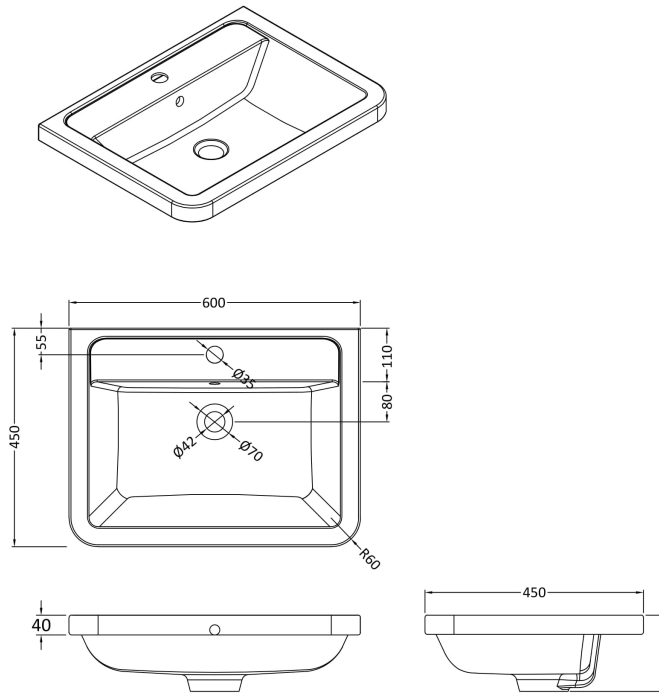

Packaging Dimensions

Height (mm):	850
Width (mm):	600
Depth (mm):	455
Gross Weight (kg):	34

Packaging Data

Box Colour:	Brown Cardboard Box - Printed
Box Qty:	1
Label Size:	100 x 50
Label Colour:	White Label
Label Qty:	2

Outer Box Dimensions (If Applicable)

Height (mm):	
Width (mm):	
Depth (mm):	
Gross Weight (kg):	
Barcode:	5056462618593

Product Details

Country of Origin:	China
Fitting Instruction:	No
CE Certification:	N/A
FSC Certified Materials:	Yes
Colour:	Satin Green
Construction Method:	Cam & Wood Dowel
Construction Type:	Rigid
Cabinet Finish:	MFC Painted Matt
Fascia Finish:	Mdf Painted Matt
Cabinet Thickness (mm):	18
Fascia Thickness (mm):	18
Drawer Included:	Yes
Drawer Type:	80mm High Metal S/C Inc Galler
No of Shelves:	0
Hinge Type:	Not Applicable
Hinge Included:	No
Adjustable Legs:	No
Fixings Included:	No
Handle Style:	Contemporary
Waste Shroud:	Yes
Handle Included:	Yes
Handle Type:	Cup

Sales Code: CBM003

Description: Ceramic Basin 600X450

Product Dimensions

Height (mm):	450
Width (mm):	600
Depth (mm):	157
Nett Weight (kg):	12.82

Packaging Dimensions

Height (mm):	470
Width (mm):	640
Depth (mm):	167
Gross Weight (kg):	12.82

Packaging Data

Box Colour:	Brown Cardboard Box - Printed
Box Qty:	1
Label Size:	100 x 50
Label Colour:	White Label
Label Qty:	2

Outer Box Dimensions (If Applicable)

Height (mm):	
Width (mm):	
Depth (mm):	
Gross Weight (kg):	
Barcode:	5056211875789