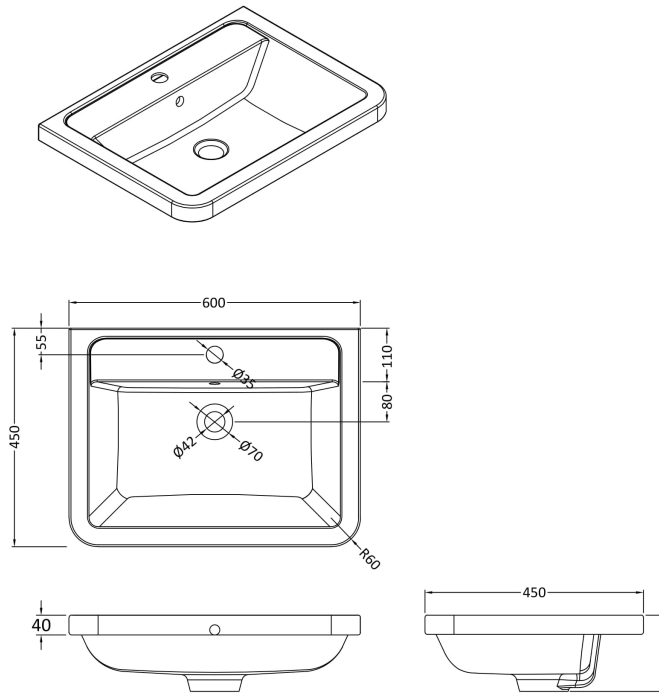

Packaging Dimensions

Height (mm):	850
Width (mm):	600
Depth (mm):	455
Gross Weight (kg):	34

Packaging Data

Box Colour:	Brown Cardboard Box - Printed
Box Qty:	1
Label Size:	100 x 50
Label Colour:	White Label
Label Qty:	2

Outer Box Dimensions (If Applicable)

Height (mm):	
Width (mm):	
Depth (mm):	
Gross Weight (kg):	
Barcode:	5056462618609

Product Details

Country of Origin:	China
Fitting Instruction:	No
CE Certification:	N/A
FSC Certified Materials:	Yes
Colour:	Satin Anthracite
Construction Method:	Cam & Wood Dowel
Construction Type:	Rigid
Cabinet Finish:	MFC Painted Matt
Fascia Finish:	Mdf Painted Matt
Cabinet Thickness (mm):	18
Fascia Thickness (mm):	18
Drawer Included:	Yes
Drawer Type:	80mm High Metal S/C Inc Galler
No of Shelves:	0
Hinge Type:	Not Applicable
Hinge Included:	No
Adjustable Legs:	No
Fixings Included:	No
Handle Style:	Contemporary
Waste Shroud:	Yes
Handle Included:	Yes
Handle Type:	Cup

Sales Code: CBM003

Description: Ceramic Basin 600X450

Product Dimensions

Height (mm):	450
Width (mm):	600
Depth (mm):	157
Nett Weight (kg):	12.82

Packaging Dimensions

Height (mm):	470
Width (mm):	640
Depth (mm):	167
Gross Weight (kg):	12.82

Packaging Data

Box Colour:	Brown Cardboard Box - Printed
Box Qty:	1
Label Size:	100 x 50
Label Colour:	White Label
Label Qty:	2

Outer Box Dimensions (If Applicable)

Height (mm):	
Width (mm):	
Depth (mm):	
Gross Weight (kg):	
Barcode:	5056211875789