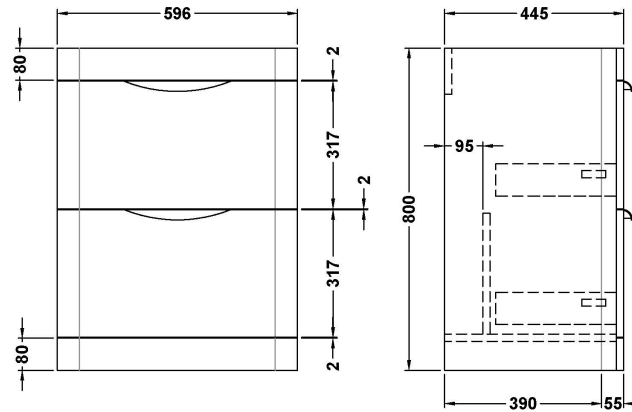

Sales Code: FPA1401A

Description: Parade 600 F/S 2 Drawer Basin & Cabinet

Packaging Details

Barcode: 5056462654959

Sales Code: PMP1493

Description: 600 Floor Standing 2-Drawer Basin Unit

Product Dimensions

Height (mm):	800
Width (mm):	596
Depth (mm):	445
Nett Weight (kg):	34

Packaging Dimensions

Height (mm):	850
Width (mm):	600
Depth (mm):	455
Gross Weight (kg):	34

Packaging Data

Box Colour:	Brown Cardboard Box - Printed
Box Qty:	1
Label Size:	100 x 50
Label Colour:	White Label
Label Qty:	2

Sales Code: CBM003

Description: Ceramic Basin 600X450

Product Dimensions

Height (mm):	450
Width (mm):	600
Depth (mm):	157
Nett Weight (kg):	12.82

Packaging Dimensions

Height (mm):	470
Width (mm):	640
Depth (mm):	167
Gross Weight (kg):	12.82

Packaging Data

Box Colour:	Brown Cardboard Box - Printed
Box Qty:	1
Label Size:	100 x 50
Label Colour:	White Label
Label Qty:	2

Outer Box Dimensions (If Applicable)

Height (mm):	
Width (mm):	
Depth (mm):	
Gross Weight (kg):	
Barcode:	5056211875789