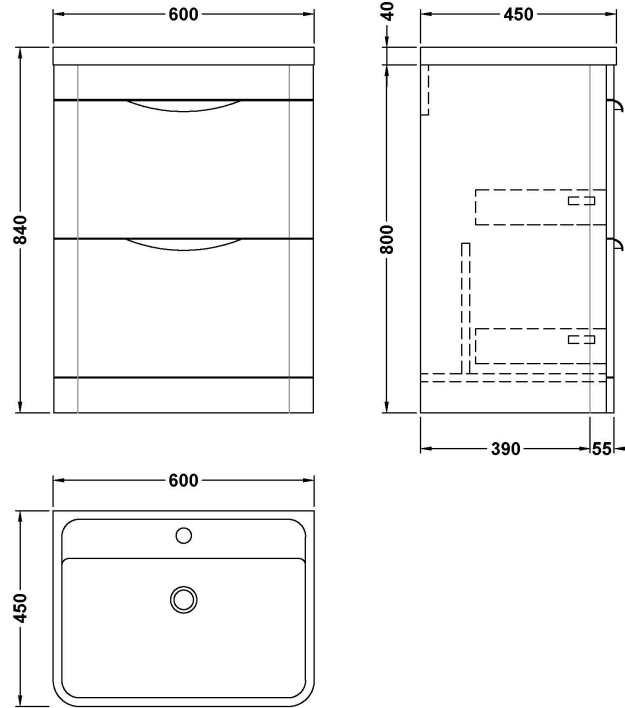

Sales Code: FPA1401A

Description: Parade 600 F/S 2 Drawer Basin & Cabinet

Packaging Details

Barcode: 5056462654959

Sales Code: PMP1493

Description: 600 Floor Standing 2-Drawer Basin Unit

Product Dimensions

Height (mm):	800
Width (mm):	596
Depth (mm):	445
Nett Weight (kg):	34

Packaging Dimensions

Height (mm):	850
Width (mm):	600
Depth (mm):	455
Gross Weight (kg):	34

Packaging Data

Box Colour:	Brown Cardboard Box - Printed
Box Qty:	1
Label Size:	100 x 50
Label Colour:	White Label
Label Qty:	2

Sales Code: CBM003

Description: Ceramic Basin 600X450

Product Dimensions

Height (mm):	450
Width (mm):	600
Depth (mm):	157
Nett Weight (kg):	12.82

Packaging Dimensions

Height (mm):	470
Width (mm):	640
Depth (mm):	167
Gross Weight (kg):	12.82

Packaging Data

Box Colour:	Brown Cardboard Box - Printed
Box Qty:	1
Label Size:	100 x 50
Label Colour:	White Label
Label Qty:	2

Outer Box Dimensions (If Applicable)

Height (mm):	
Width (mm):	
Depth (mm):	
Gross Weight (kg):	
Barcode:	5056211875789