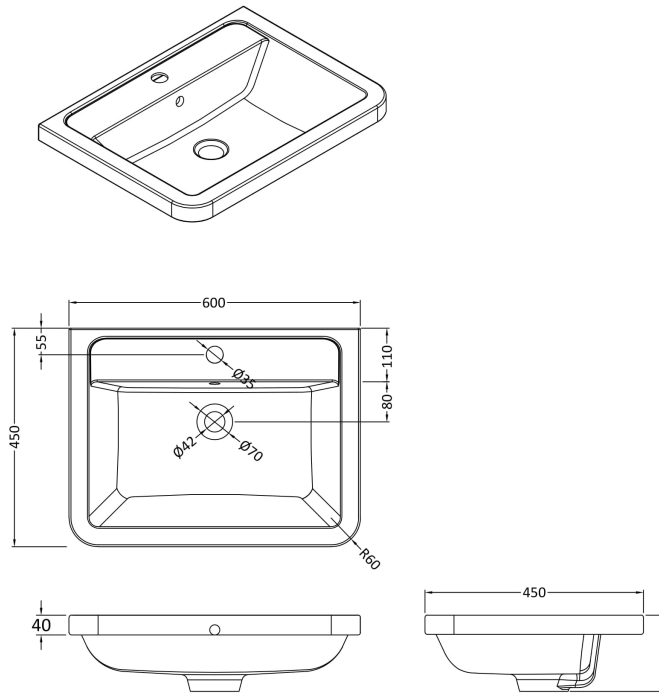

Sales Code: FPA1402A

Description: Parade 600 W/H 2 Drawer Basin & Cabinet

Packaging Details

Barcode: 5056462656090

Sales Code: PMP1483

Description: 600 Wall Hung 2-Drawer Basin Unit

Product Dimensions

Height (mm):	500
Width (mm):	596
Depth (mm):	445
Nett Weight (kg):	27

Packaging Dimensions

Height (mm):	550
Width (mm):	500
Depth (mm):	645
Gross Weight (kg):	27

Packaging Data

Box Colour:	Brown Cardboard Box - Printed
Box Qty:	1
Label Size:	100 x 50
Label Colour:	White Label
Label Qty:	2

Outer Box Dimensions (If Applicable)

Height (mm):	
Width (mm):	
Depth (mm):	
Gross Weight (kg):	
Barcode:	5056462618623

Product Details

Country of Origin:	China
Fitting Instruction:	No
CE Certification:	N/A
FSC Certified Materials:	Yes
Colour:	Satin Anthracite
Construction Method:	Cam & Wood Dowel
Construction Type:	Rigid
Cabinet Finish:	MFC Painted Matt
Fascia Finish:	Mdf Painted Matt
Cabinet Thickness (mm):	18
Fascia Thickness (mm):	18
Drawer Included:	Yes
Drawer Type:	80mm High Metal S/C Inc Galler
No of Shelves:	0
Hinge Type:	Not Applicable
Hinge Included:	No
Adjustable Legs:	No
Fixings Included:	Yes
Handle Style:	Contemporary
Waste Shroud:	Yes
Handle Included:	Yes
Handle Type:	Cup

Sales Code: CBM003

Description: Ceramic Basin 600X450

Product Dimensions

Height (mm):	450
Width (mm):	600
Depth (mm):	157
Nett Weight (kg):	12.82

Packaging Dimensions

Height (mm):	470
Width (mm):	640
Depth (mm):	167
Gross Weight (kg):	12.82