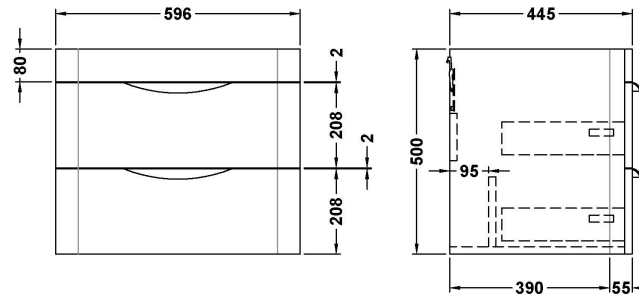

Sales Code: FPA1402A

Description: Parade 600 W/H 2 Drawer Basin & Cabinet

Packaging Details

Barcode: 5056462656090

Sales Code: PMP1483

Description: 600 Wall Hung 2-Drawer Basin Unit

Product Dimensions

Height (mm):	500
Width (mm):	596
Depth (mm):	445
Nett Weight (kg):	27

Packaging Dimensions

Height (mm):	550
Width (mm):	500
Depth (mm):	645
Gross Weight (kg):	27

Packaging Data

Box Colour:	Brown Cardboard Box - Printed
Box Qty:	1
Label Size:	100 x 50
Label Colour:	White Label
Label Qty:	2

Sales Code: CBM003

Description: Ceramic Basin 600X450

Product Dimensions

Height (mm):	450
Width (mm):	600
Depth (mm):	157
Nett Weight (kg):	12.82

Packaging Dimensions

Height (mm):	470
Width (mm):	640
Depth (mm):	167
Gross Weight (kg):	12.82

Packaging Data

Box Colour:	Brown Cardboard Box - Printed
Box Qty:	1
Label Size:	100 x 50
Label Colour:	White Label
Label Qty:	2

Outer Box Dimensions (If Applicable)

Height (mm):	
Width (mm):	
Depth (mm):	
Gross Weight (kg):	
Barcode:	5056211875789