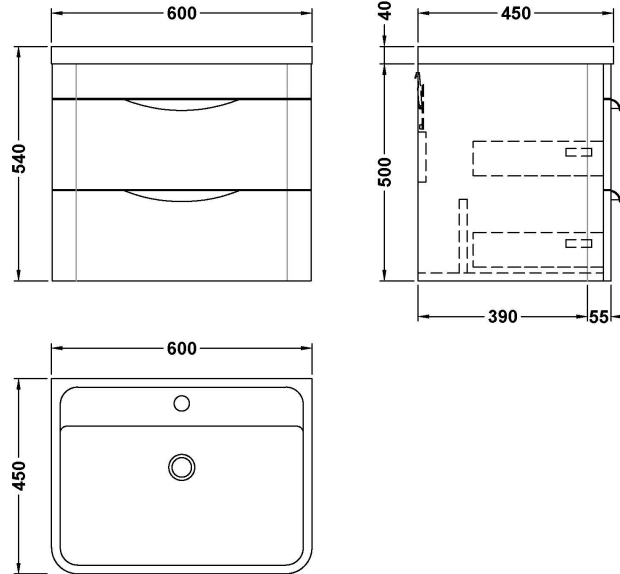

Sales Code: FPA1402A

Description: Parade 600 W/H 2 Drawer Basin & Cabinet

Packaging Details

Barcode: 5056462656090

Sales Code: PMP1483

Description: 600 Wall Hung 2-Drawer Basin Unit

Product Dimensions

Height (mm):	500
Width (mm):	596
Depth (mm):	445
Nett Weight (kg):	27

Packaging Dimensions

Height (mm):	550
Width (mm):	500
Depth (mm):	645
Gross Weight (kg):	27

Packaging Data

Box Colour:	Brown Cardboard Box - Printed
Box Qty:	1
Label Size:	100 x 50
Label Colour:	White Label
Label Qty:	2

Sales Code: CBM003

Description: Ceramic Basin 600X450

Product Dimensions

Height (mm):	450
Width (mm):	600
Depth (mm):	157
Nett Weight (kg):	12.82

Packaging Dimensions

Height (mm):	470
Width (mm):	640
Depth (mm):	167
Gross Weight (kg):	12.82

Packaging Data

Box Colour:	Brown Cardboard Box - Printed
Box Qty:	1
Label Size:	100 x 50
Label Colour:	White Label
Label Qty:	2

Outer Box Dimensions (If Applicable)

Height (mm):	
Width (mm):	
Depth (mm):	
Gross Weight (kg):	
Barcode:	5056211875789