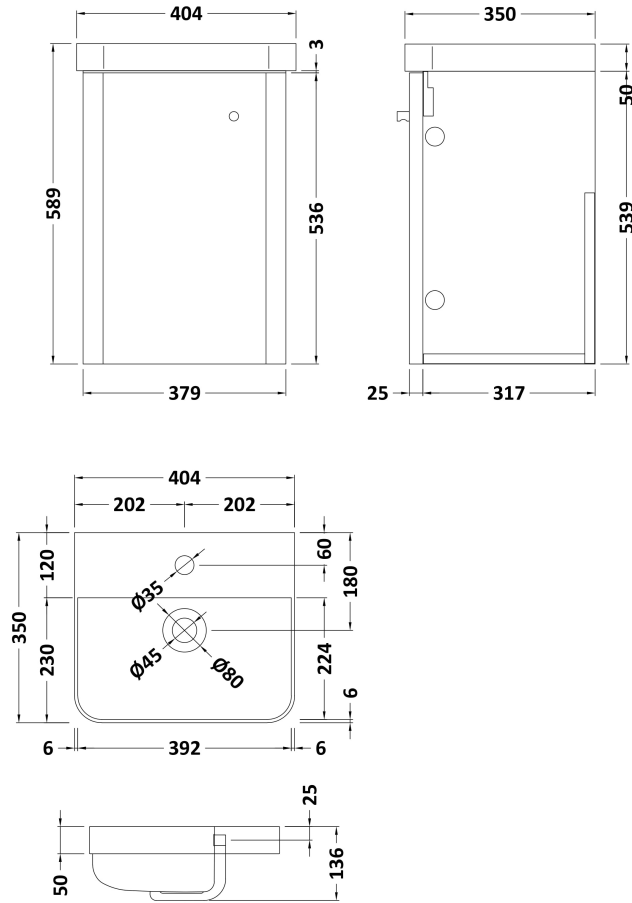

Sales Code: COR801

Description: 400 W/H 1-Door Unit & Basin

Packaging Details

Barcode: 5056462658162

Sales Code: RC0852

Description: 400 Wall Hung 1-Door Unit

Product Dimensions

Height (mm):	539
Width (mm):	379
Depth (mm):	342
Nett Weight (kg):	13.5

Packaging Dimensions

Height (mm):	560
Width (mm):	400
Depth (mm):	340
Gross Weight (kg):	14

Packaging Data

Box Colour:	Brown Cardboard Box - Printed
Box Qty:	1
Label Size:	100 x 50
Label Colour:	Not Applicable
Label Qty:	0

Sales Code: RC002

Description: 400 Thin Edge Basin 1Th (Radius Corners)

Product Dimensions

Height (mm):	135
Width (mm):	405
Depth (mm):	355
Nett Weight (kg):	9.5

Packaging Dimensions

Height (mm):	415
Width (mm):	440
Depth (mm):	210
Gross Weight (kg):	10

Packaging Data

Box Colour:	Brown Cardboard Box - Printed
Box Qty:	1
Label Size:	130 x 95
Label Colour:	Not Applicable
Label Qty:	0

Outer Box Dimensions (If Applicable)

Height (mm):	
Width (mm):	
Depth (mm):	
Gross Weight (kg):	
Barcode:	5056211853381