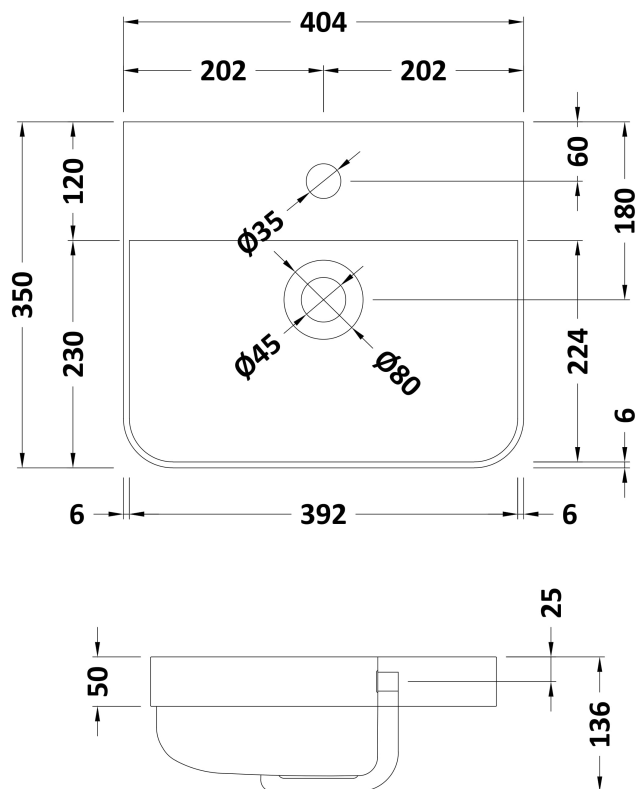

Sales Code: COR801

Description: 400 W/H 1-Door Unit & Basin

Packaging Details

Barcode: 5056462658162

Sales Code: RC0852

Description: 400 Wall Hung 1-Door Unit

Product Dimensions

Height (mm):	539
Width (mm):	379
Depth (mm):	342
Nett Weight (kg):	13.5

Packaging Dimensions

Height (mm):	560
Width (mm):	400
Depth (mm):	340
Gross Weight (kg):	14

Packaging Data

Box Colour:	Brown Cardboard Box - Printed
Box Qty:	1
Label Size:	100 x 50
Label Colour:	Not Applicable
Label Qty:	0

Sales Code: RC002

Description: 400 Thin Edge Basin 1Th (Radius Corners)

Product Dimensions

Height (mm):	135
Width (mm):	405
Depth (mm):	355
Nett Weight (kg):	9.5

Packaging Dimensions

Height (mm):	415
Width (mm):	440
Depth (mm):	210
Gross Weight (kg):	10

Packaging Data

Box Colour:	Brown Cardboard Box - Printed
Box Qty:	1
Label Size:	130 x 95
Label Colour:	Not Applicable
Label Qty:	0

Outer Box Dimensions (If Applicable)

Height (mm):	
Width (mm):	
Depth (mm):	
Gross Weight (kg):	
Barcode:	5056211853381