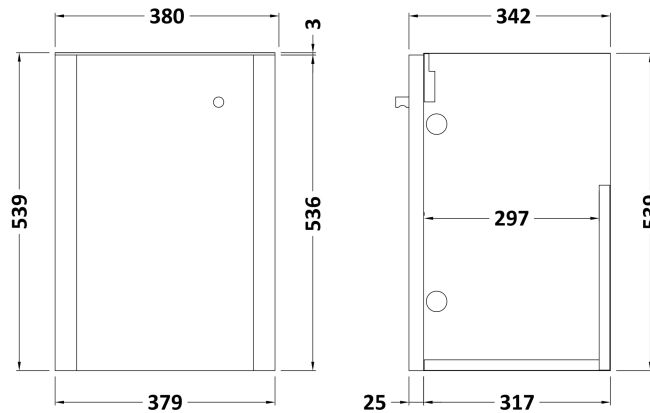

Sales Code: COR801

Description: 400 W/H 1-Door Unit & Basin

Packaging Details

Barcode: 5056462658162

Sales Code: RC0852

Description: 400 Wall Hung 1-Door Unit

Product Dimensions

Height (mm):	539
Width (mm):	379
Depth (mm):	342
Nett Weight (kg):	13.5

Packaging Dimensions

Height (mm):	560
Width (mm):	400
Depth (mm):	340
Gross Weight (kg):	14

Packaging Data

Box Colour:	Brown Cardboard Box - Printed
Box Qty:	1
Label Size:	100 x 50
Label Colour:	Not Applicable
Label Qty:	0

Sales Code: RC002

Description: 400 Thin Edge Basin 1Th (Radius Corners)

Product Dimensions

Height (mm):	135
Width (mm):	405
Depth (mm):	355
Nett Weight (kg):	9.5

Packaging Dimensions

Height (mm):	415
Width (mm):	440
Depth (mm):	210
Gross Weight (kg):	10

Packaging Data

Box Colour:	Brown Cardboard Box - Printed
Box Qty:	1
Label Size:	130 x 95
Label Colour:	Not Applicable
Label Qty:	0

Outer Box Dimensions (If Applicable)

Height (mm):	
Width (mm):	
Depth (mm):	
Gross Weight (kg):	
Barcode:	5056211853381