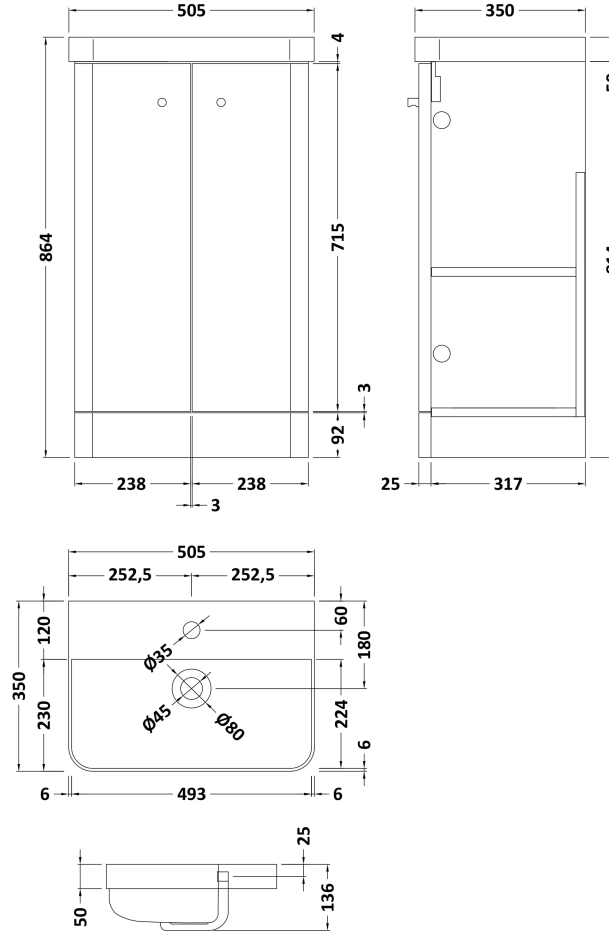

Sales Code: COR804

Description: 500 F/S 2-Door Unit & Basin

Packaging Details

Barcode: 5056462658247

Sales Code: RC0803

Description: 500 Floor Standing 2-Door Unit

Product Dimensions

Height (mm):	814
Width (mm):	479
Depth (mm):	342
Nett Weight (kg):	17.5

Packaging Dimensions

Height (mm):	835
Width (mm):	500
Depth (mm):	340
Gross Weight (kg):	18

Packaging Data

Box Colour:	Brown Cardboard Box - Printed
Box Qty:	1
Label Size:	100 x 50
Label Colour:	Not Applicable
Label Qty:	0

Outer Box Dimensions (If Applicable)

Height (mm):	
Width (mm):	
Depth (mm):	
Gross Weight (kg):	
Barcode:	5056462618463

Product Details

Country of Origin:	China
Fitting Instruction:	No
CE Certification:	N/A
FSC Certified Materials:	Yes
Colour:	Satin Green
Construction Method:	Cam & Wood Dowel
Construction Type:	Rigid
Cabinet Finish:	MFC Painted Matt
Fascia Finish:	Mdf Painted Matt
Cabinet Thickness (mm):	16
Fascia Thickness (mm):	25
Drawer Included:	No
Drawer Type:	Not Applicable
No of Shelves:	2
Hinge Type:	95 Degree Clip-On Soft Close
Hinge Included:	Yes
Adjustable Legs:	No
Fixings Included:	Yes
Handle Style:	Modern
Waste Shroud:	No
Handle Included:	Yes
Handle Type:	Knob

Sales Code: RC003

Description: 500 Thin Edge Basin 1Th (Radius Corners)

Product Dimensions

Height (mm):	135
Width (mm):	505
Depth (mm):	355
Nett Weight (kg):	10

Packaging Dimensions

Height (mm):	415
Width (mm):	540
Depth (mm):	210
Gross Weight (kg):	10.5