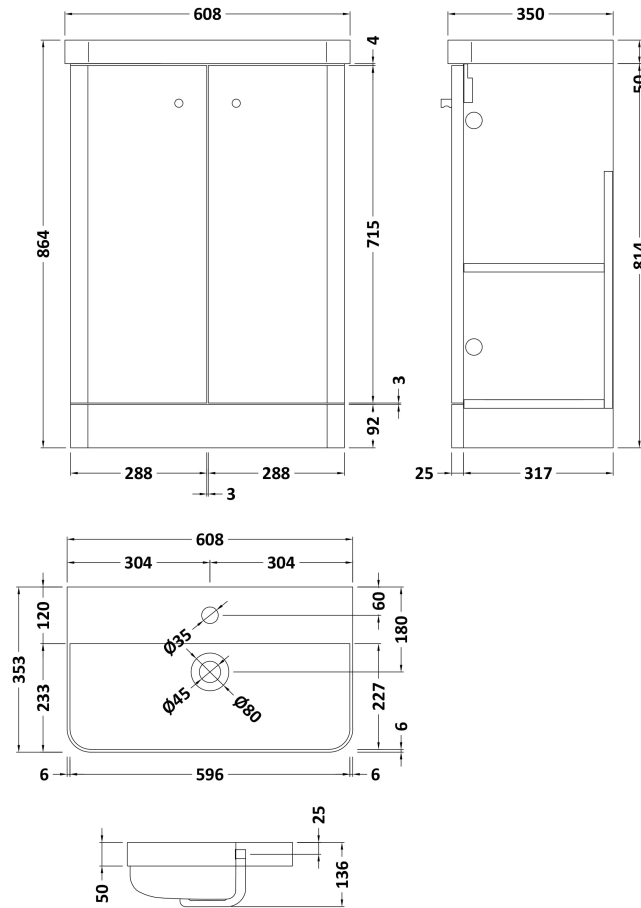

Sales Code: COR806

Description: 600 F/S 2-Door Unit & Basin

Packaging Details

Barcode: 5056462658414