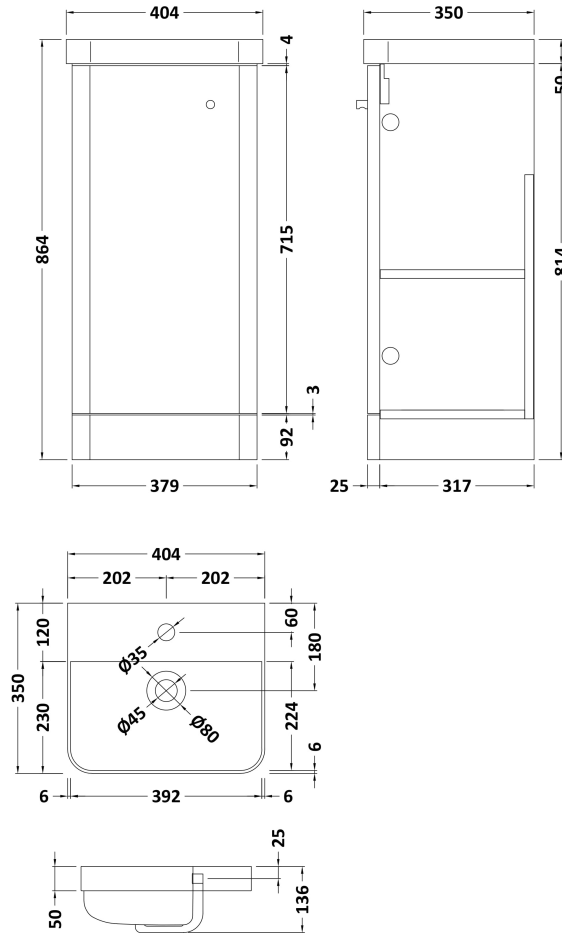

Sales Code: COR1402

Description: 400 F/S 1-Door Unit & Basin

Packaging Details

Barcode: 5056462658438

Sales Code: RC01402

Description: 400 Floor Standing 1-Door Unit

Product Dimensions

Height (mm):	814
Width (mm):	379
Depth (mm):	342
Nett Weight (kg):	15.5

Packaging Dimensions

Height (mm):	835
Width (mm):	400
Depth (mm):	340
Gross Weight (kg):	16

Packaging Data

Box Colour:	Brown Cardboard Box - Printed
Box Qty:	1
Label Size:	100 x 50
Label Colour:	Not Applicable
Label Qty:	0

Outer Box Dimensions (If Applicable)

Height (mm):	
Width (mm):	
Depth (mm):	
Gross Weight (kg):	
Barcode:	5056462617909

Product Details

Country of Origin:	China
Fitting Instruction:	No
CE Certification:	N/A
FSC Certified Materials:	Yes
Colour:	Satin Anthracite
Construction Method:	Cam & Wood Dowel
Construction Type:	Rigid
Cabinet Finish:	MFC Painted Matt
Fascia Finish:	Mdf Painted Matt
Cabinet Thickness (mm):	16
Fascia Thickness (mm):	25
Drawer Included:	No
Drawer Type:	Not Applicable
No of Shelves:	2
Hinge Type:	95 Degree Clip-On Soft Close
Hinge Included:	Yes
Adjustable Legs:	No
Fixings Included:	Yes
Handle Style:	Modern
Waste Shroud:	No
Handle Included:	Yes
Handle Type:	Knob

Sales Code: RC002

Description: 400 Thin Edge Basin 1Th (Radius Corners)

Product Dimensions

Height (mm):	135
Width (mm):	405
Depth (mm):	355
Nett Weight (kg):	9.5

Packaging Dimensions

Height (mm):	415
Width (mm):	440
Depth (mm):	210
Gross Weight (kg):	10