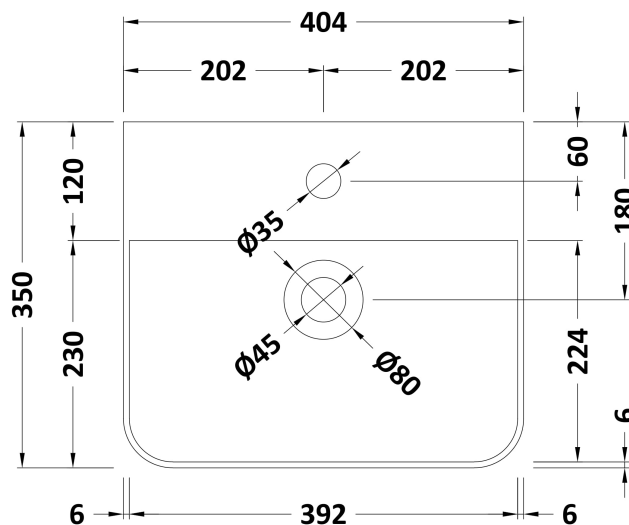

Sales Code: COR1402

Description: 400 F/S 1-Door Unit & Basin

Packaging Details

Barcode: 5056462658438

Sales Code: RC01402

Description: 400 Floor Standing 1-Door Unit

Product Dimensions

Height (mm):	814
Width (mm):	379
Depth (mm):	342
Nett Weight (kg):	15.5

Packaging Dimensions

Height (mm):	835
Width (mm):	400
Depth (mm):	340
Gross Weight (kg):	16

Packaging Data

Box Colour:	Brown Cardboard Box - Printed
Box Qty:	1
Label Size:	100 x 50
Label Colour:	Not Applicable
Label Qty:	0

Sales Code: RC002

Description: 400 Thin Edge Basin 1Th (Radius Corners)

Product Dimensions

Height (mm):	135
Width (mm):	405
Depth (mm):	355
Nett Weight (kg):	9.5

Packaging Dimensions

Height (mm):	415
Width (mm):	440
Depth (mm):	210
Gross Weight (kg):	10

Packaging Data

Box Colour:	Brown Cardboard Box - Printed
Box Qty:	1
Label Size:	130 x 95
Label Colour:	Not Applicable
Label Qty:	0

Outer Box Dimensions (If Applicable)

Height (mm):	
Width (mm):	
Depth (mm):	
Gross Weight (kg):	
Barcode:	5056211853381