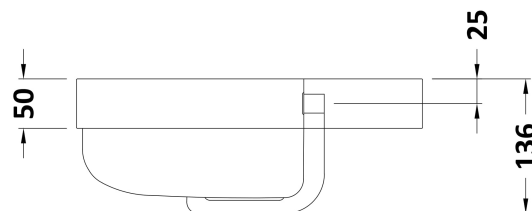

Packaging Dimensions

Height (mm):	835
Width (mm):	400
Depth (mm):	340
Gross Weight (kg):	16

Packaging Data

Box Colour:	Brown Cardboard Box - Printed
Box Qty:	1
Label Size:	100 x 50
Label Colour:	Not Applicable
Label Qty:	0

Outer Box Dimensions (If Applicable)

Height (mm):	
Width (mm):	
Depth (mm):	
Gross Weight (kg):	
Barcode:	5056462617909

Product Details

Country of Origin:	China
Fitting Instruction:	No
CE Certification:	N/A
FSC Certified Materials:	Yes
Colour:	Satin Anthracite
Construction Method:	Cam & Wood Dowel
Construction Type:	Rigid
Cabinet Finish:	MFC Painted Matt
Fascia Finish:	Mdf Painted Matt
Cabinet Thickness (mm):	16
Fascia Thickness (mm):	25
Drawer Included:	No
Drawer Type:	Not Applicable
No of Shelves:	2
Hinge Type:	95 Degree Clip-On Soft Close
Hinge Included:	Yes
Adjustable Legs:	No
Fixings Included:	Yes
Handle Style:	Modern
Waste Shroud:	No
Handle Included:	Yes
Handle Type:	Knob

Sales Code: RC002

Description: 400 Thin Edge Basin 1Th (Radius Corners)

Product Dimensions

Height (mm):	135
Width (mm):	405
Depth (mm):	355
Nett Weight (kg):	9.5

Packaging Dimensions

Height (mm):	415
Width (mm):	440
Depth (mm):	210
Gross Weight (kg):	10

Packaging Data

Box Colour:	Brown Cardboard Box - Printed
Box Qty:	1
Label Size:	130 x 95
Label Colour:	Not Applicable
Label Qty:	0

Outer Box Dimensions (If Applicable)

Height (mm):	
Width (mm):	
Depth (mm):	
Gross Weight (kg):	
Barcode:	5056211853381