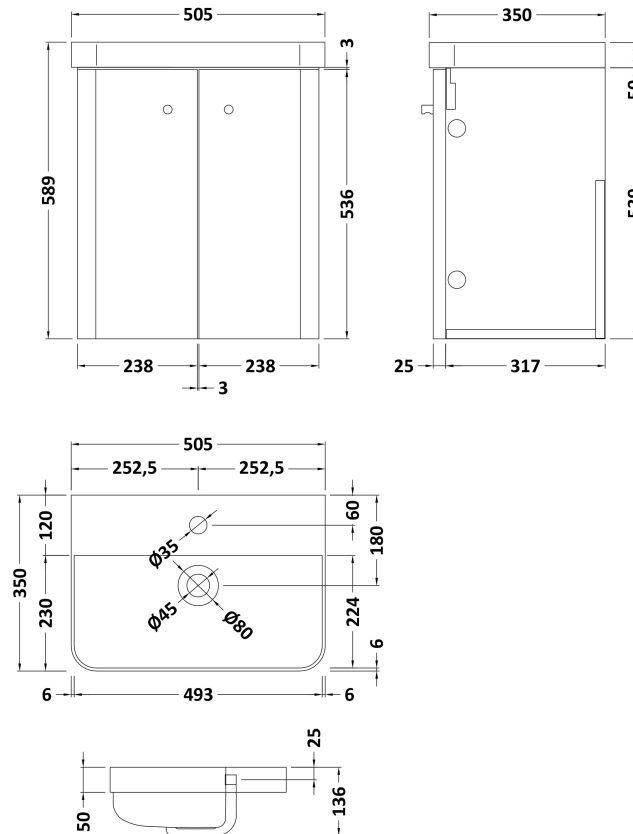

Sales Code: COR1403

Description: 500 W/H 2-Door Unit & Basin

Packaging Details

Barcode: 5056462658445

Sales Code: RC01453

Description: 500 Wall Hung 2-Door Unit

Product Dimensions

Height (mm):	539
Width (mm):	479
Depth (mm):	342
Nett Weight (kg):	15.5

Packaging Dimensions

Height (mm):	560
Width (mm):	500
Depth (mm):	340
Gross Weight (kg):	16

Packaging Data

Box Colour:	Brown Cardboard Box - Printed
Box Qty:	1
Label Size:	100 x 50
Label Colour:	Not Applicable
Label Qty:	0

Outer Box Dimensions (If Applicable)

Height (mm):	
Width (mm):	
Depth (mm):	
Gross Weight (kg):	
Barcode:	5056462618494

Product Details

Country of Origin:	China
Fitting Instruction:	No
CE Certification:	N/A
FSC Certified Materials:	Yes
Colour:	Satin Anthracite
Construction Method:	Cam & Wood Dowel
Construction Type:	Rigid
Cabinet Finish:	MFC Painted Matt
Fascia Finish:	Mdf Painted Matt
Cabinet Thickness (mm):	16
Fascia Thickness (mm):	25
Drawer Included:	No
Drawer Type:	Not Applicable
No of Shelves:	0
Hinge Type:	95 Degree Clip-On Soft Close
Hinge Included:	Yes
Adjustable Legs:	No
Fixings Included:	Yes
Handle Style:	Modern
Waste Shroud:	No
Handle Included:	Yes
Handle Type:	Knob

Sales Code: RC003

Description: 500 Thin Edge Basin 1Th (Radius Corners)

Product Dimensions

Height (mm):	135
Width (mm):	505
Depth (mm):	355
Nett Weight (kg):	10

Packaging Dimensions

Height (mm):	415
Width (mm):	540
Depth (mm):	210
Gross Weight (kg):	10.5