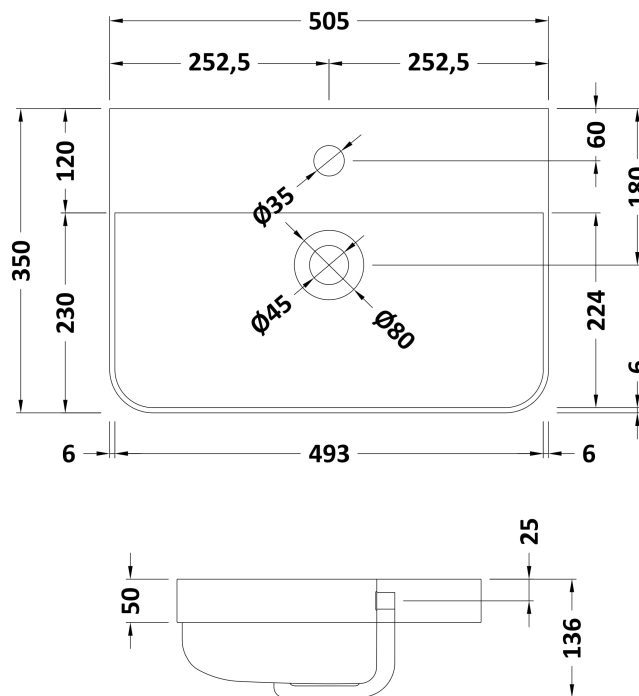

Sales Code: COR1404

Description: 500 F/S 2-Door Unit & Basin

Packaging Details

Barcode: 5056462658452

Sales Code: RC01403

Description: 500 Floor Standing 2-Door Unit

Product Dimensions

Height (mm):	814
Width (mm):	479
Depth (mm):	342
Nett Weight (kg):	17.5

Packaging Dimensions

Height (mm):	835
Width (mm):	500
Depth (mm):	340
Gross Weight (kg):	18

Packaging Data

Box Colour:	Brown Cardboard Box - Printed
Box Qty:	1
Label Size:	100 x 50
Label Colour:	Not Applicable
Label Qty:	0

Sales Code: RC003

Description: 500 Thin Edge Basin 1Th (Radius Corners)

Product Dimensions

Height (mm):	135
Width (mm):	505
Depth (mm):	355
Nett Weight (kg):	10

Packaging Dimensions

Height (mm):	415
Width (mm):	540
Depth (mm):	210
Gross Weight (kg):	10.5

Packaging Data

Box Colour:	Brown Cardboard Box - Printed
Box Qty:	1
Label Size:	130 x 95
Label Colour:	Not Applicable
Label Qty:	0

Outer Box Dimensions (If Applicable)

Height (mm):	
Width (mm):	
Depth (mm):	
Gross Weight (kg):	
Barcode:	5056211853398