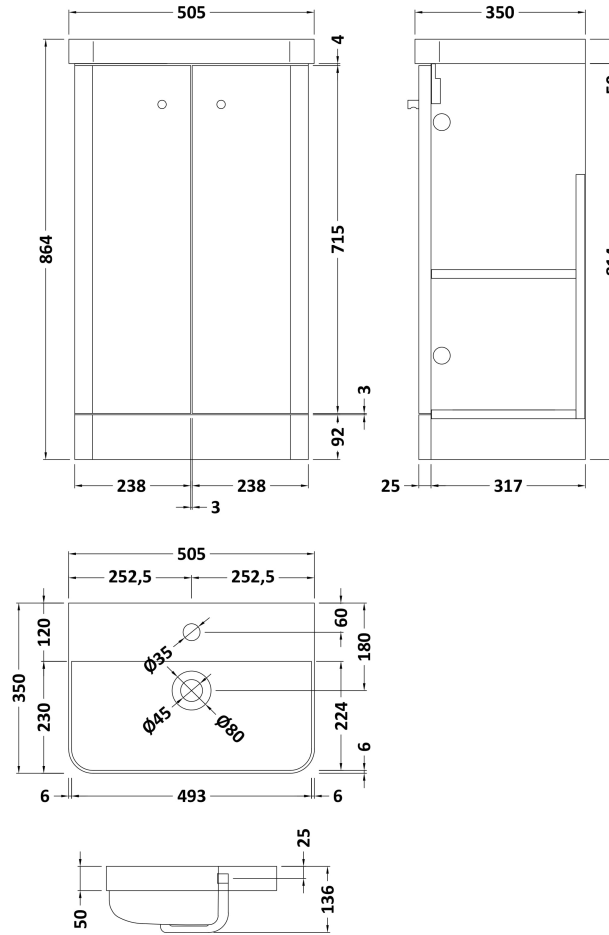

Sales Code: COR1404

Description: 500 F/S 2-Door Unit & Basin

Packaging Details

Barcode: 5056462658452

Sales Code: RC01403

Description: 500 Floor Standing 2-Door Unit

Product Dimensions

Height (mm):	814
Width (mm):	479
Depth (mm):	342
Nett Weight (kg):	17.5

Packaging Dimensions

Height (mm):	835
Width (mm):	500
Depth (mm):	340
Gross Weight (kg):	18

Packaging Data

Box Colour:	Brown Cardboard Box - Printed
Box Qty:	1
Label Size:	100 x 50
Label Colour:	Not Applicable
Label Qty:	0

Outer Box Dimensions (If Applicable)

Height (mm):	
Width (mm):	
Depth (mm):	
Gross Weight (kg):	
Barcode:	5056462618470

Product Details

Country of Origin:	China
Fitting Instruction:	No
CE Certification:	N/A
FSC Certified Materials:	Yes
Colour:	Satin Anthracite
Construction Method:	Cam & Wood Dowel
Construction Type:	Rigid
Cabinet Finish:	MFC Painted Matt
Fascia Finish:	Mdf Painted Matt
Cabinet Thickness (mm):	16
Fascia Thickness (mm):	25
Drawer Included:	No
Drawer Type:	Not Applicable
No of Shelves:	2
Hinge Type:	95 Degree Clip-On Soft Close
Hinge Included:	Yes
Adjustable Legs:	No
Fixings Included:	Yes
Handle Style:	Modern
Waste Shroud:	No
Handle Included:	Yes
Handle Type:	Knob

Sales Code: RC003

Description: 500 Thin Edge Basin 1Th (Radius Corners)

Product Dimensions

Height (mm):	135
Width (mm):	505
Depth (mm):	355
Nett Weight (kg):	10

Packaging Dimensions

Height (mm):	415
Width (mm):	540
Depth (mm):	210
Gross Weight (kg):	10.5