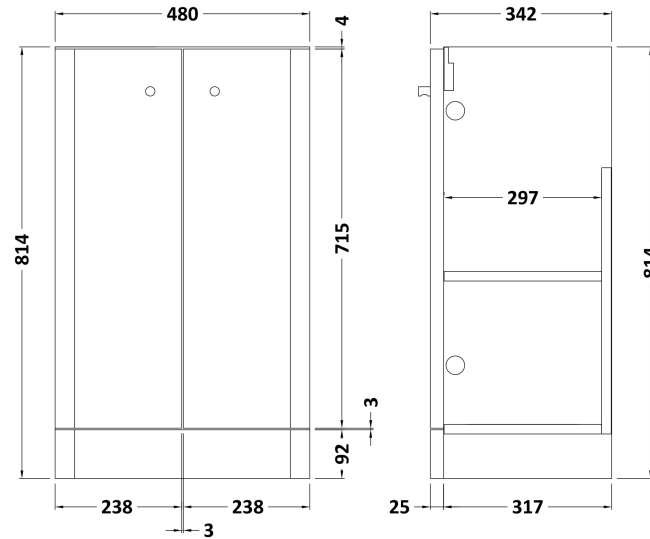

Sales Code: COR1404

Description: 500 F/S 2-Door Unit & Basin

Packaging Details

Barcode: 5056462658452

Sales Code: RC01403

Description: 500 Floor Standing 2-Door Unit

Product Dimensions

Height (mm):	814
Width (mm):	479
Depth (mm):	342
Nett Weight (kg):	17.5

Packaging Dimensions

Height (mm):	835
Width (mm):	500
Depth (mm):	340
Gross Weight (kg):	18

Packaging Data

Box Colour:	Brown Cardboard Box - Printed
Box Qty:	1
Label Size:	100 x 50
Label Colour:	Not Applicable
Label Qty:	0

Sales Code: RC003

Description: 500 Thin Edge Basin 1Th (Radius Corners)

Product Dimensions

Height (mm):	135
Width (mm):	505
Depth (mm):	355
Nett Weight (kg):	10

Packaging Dimensions

Height (mm):	415
Width (mm):	540
Depth (mm):	210
Gross Weight (kg):	10.5

Packaging Data

Box Colour:	Brown Cardboard Box - Printed
Box Qty:	1
Label Size:	130 x 95
Label Colour:	Not Applicable
Label Qty:	0

Outer Box Dimensions (If Applicable)

Height (mm):	
Width (mm):	
Depth (mm):	
Gross Weight (kg):	
Barcode:	5056211853398