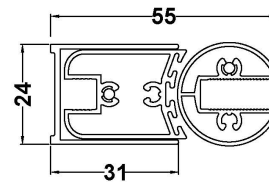

Sales Code: NSS18

Description: Round Bath Screen (6)

**Product Dimensions**

Height (mm):	1435
Width (mm):	785
Depth (mm):	38
Nett Weight (kg):	17

**Packaging Dimensions**

Height (mm):	50
Width (mm):	800
Length (mm):	1440
Gross Weight (kg):	17.4

**Packaging Data**

Box Colour:	Brown Cardboard Box - Printed
Box Qty:	1
Label Size:	x
Label Colour:	Not Applicable
Label Qty:	0

**Outer Box Dimensions (If Applicable)**

Height (mm):	
Width (mm):	
Depth (mm):	
Length (mm):	
Gross Weight (kg):	
Barcode:	5056462661384

**Product Details**

Country of Origin:	China
Fitting Instruction:	No
CE Approval:	Yes
Profile Material:	Aluminium
Profile Finish:	Brushed Brass
Adjustments (mm):	775mm-790mm
Entry Width (mm):	N/A
Swing In Dim (mm):	700mm
Swing Out Dim (mm):	700mm
Radius (mm):	Not Applicable
Glass Thickness (mm):	6
Easy Fit:	No
Easy Clean:	No
Handle Style:	Not Applicable
Handle Material:	Not Applicable
Enclosure Design:	Frameless
Wheel Type:	Not Applicable
Support Bar Included:	Support Bar Not Included
Extras:	None