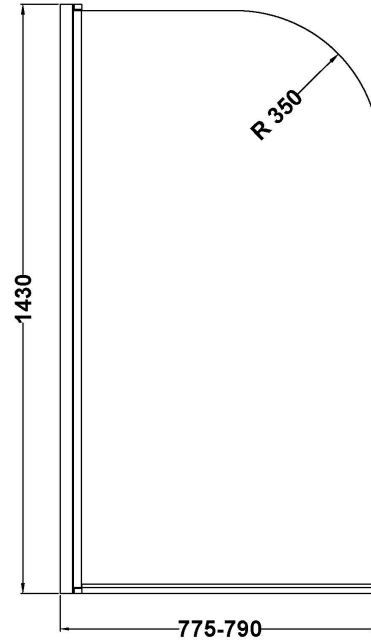

Sales Code: NSS18

Description: Round Bath Screen (6)

**Product Dimensions**

Height (mm):	1435
Width (mm):	785
Depth (mm):	38
Nett Weight (kg):	17

**Packaging Dimensions**

Height (mm):	50
Width (mm):	800
Length (mm):	1440
Gross Weight (kg):	17.4

**Packaging Data**

Box Colour:	Brown Cardboard Box - Printed
Box Qty:	1
Label Size:	x
Label Colour:	Not Applicable
Label Qty:	0

**Outer Box Dimensions (If Applicable)**

Height (mm):	
Width (mm):	
Depth (mm):	
Length (mm):	
Gross Weight (kg):	
Barcode:	5056462661384

**Product Details**

Country of Origin:	China
Fitting Instruction:	No
CE Approval:	Yes
Profile Material:	Aluminium
Profile Finish:	Brushed Brass
Adjustments (mm):	775mm-790mm
Entry Width (mm):	N/A
Swing In Dim (mm):	700mm
Swing Out Dim (mm):	700mm
Radius (mm):	Not Applicable
Glass Thickness (mm):	6
Easy Fit:	No
Easy Clean:	No
Handle Style:	Not Applicable
Handle Material:	Not Applicable
Enclosure Design:	Frameless
Wheel Type:	Not Applicable
Support Bar Included:	Support Bar Not Included
Extras:	None