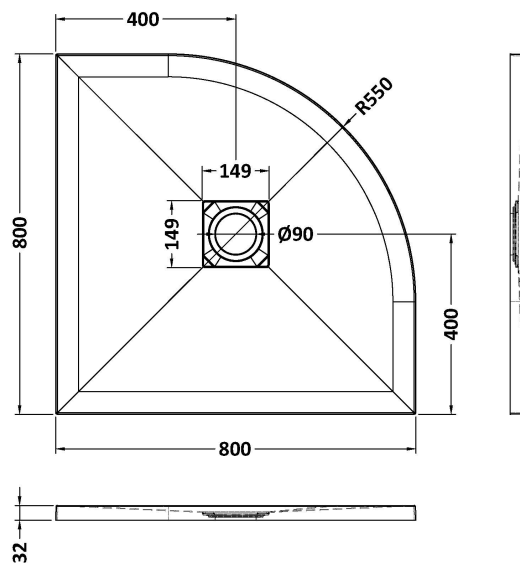

Sales Code: NLT61105

Description: Quadrant Shower Tray 800X800

Product Dimensions

Length (mm):	800
Width (mm):	800
Height (mm):	33
Nett Weight (kg):	22.73

Packaging Dimensions

Length (mm):	840
Width (mm):	840
Height (mm):	73
Gross Weight (kg):	22.73

Packaging Data

Box Colour:	Shrinkwrap & Polystyrene
Box Qty:	1
Label Size:	100 x 50
Label Colour:	White Label
Label Qty:	2

Outer Box Dimensions (If Applicable)

Length (mm):	
Width (mm):	
Height (mm):	
Gross Weight (kg):	
Barcode:	5056462656120

Product Details

Country of Origin:	United Kingdom
Fitting Instruction:	No
CE Certification:	Yes
Colour/Finish:	Slate White
Product Material:	Acrylic Capped ABS Caco3 & Pu
Material Colour Reference:	Slate White
Radius:	550
Waste Required (mm):	90
Compatible with Leg Kit:	No