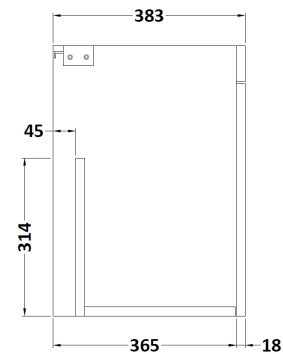

### Product Dimensions

Height (mm):	540
Width (mm):	500
Depth (mm):	383
Nett Weight (kg):	11

### Packaging Dimensions

Height (mm):	405
Width (mm):	520
Depth (mm):	560
Gross Weight (kg):	11.5

### Product Dimensions

Height (mm):	170
Width (mm):	500
Depth (mm):	390
Nett Weight (kg):	9

### Packaging Dimensions

Height (mm):	400
Width (mm):	520
Depth (mm):	200
Gross Weight (kg):	9