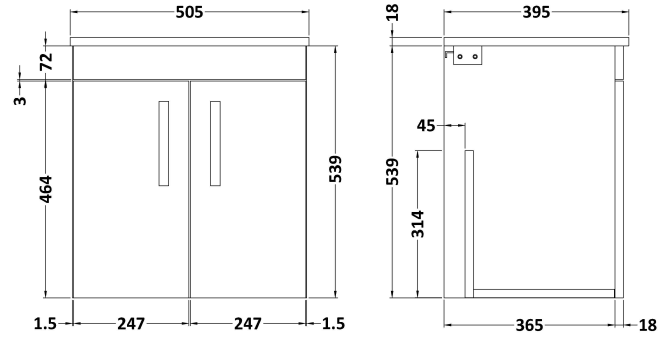

Sales Code: ATH106B

Description: 500 Wh 2-Door Vanity & Basin 2

Packaging Details

Barcode: 5056211848271