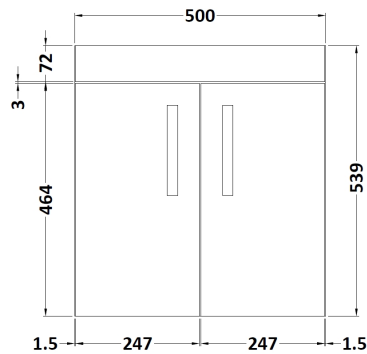

### Product Dimensions

Height (mm):	540
Width (mm):	500
Depth (mm):	383
Nett Weight (kg):	11

### Packaging Dimensions

Height (mm):	405
Width (mm):	520
Depth (mm):	560
Gross Weight (kg):	11.5

### Product Dimensions

Height (mm):	170
Width (mm):	500
Depth (mm):	390
Nett Weight (kg):	9

### Packaging Dimensions

Height (mm):	400
Width (mm):	520
Depth (mm):	200
Gross Weight (kg):	9