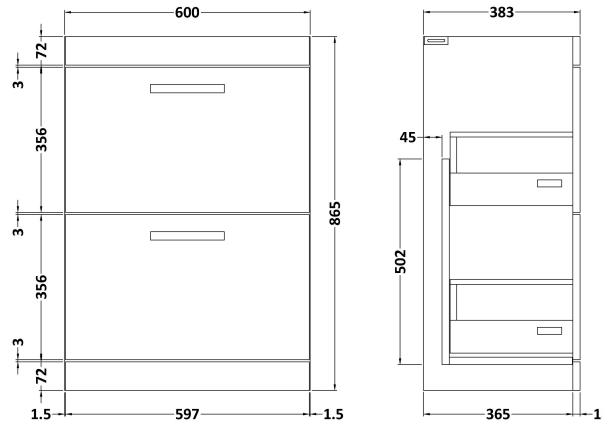

Sales Code: ATH108C

Description: 1200 Fs 4-Drawer Vanity & Double Basin

Packaging Details

Barcode: 5056211848363

Sales Code: MOE433

Description: 600 Floor Standing 2-Drawer Basin Unit

Product Dimensions

Height (mm):	865
Width (mm):	600
Depth (mm):	383
Nett Weight (kg):	26

Packaging Dimensions

Height (mm):	885
Width (mm):	620
Depth (mm):	405
Gross Weight (kg):	26.5

Packaging Data

Box Colour:	Brown Cardboard Box
Box Qty:	1
Label Size:	100 x 50
Label Colour:	White Label
Label Qty:	2

Sales Code: PMB424

Description: Double Polymarble Basin 1205 X 390

Product Dimensions

Height (mm):	390
Width (mm):	1205
Depth (mm):	157
Nett Weight (kg):	18.12

Packaging Dimensions

Height (mm):	100
Width (mm):	1205
Depth (mm):	400
Gross Weight (kg):	18.12

Packaging Data

Box Colour:	Brown Cardboard Box - Printed
Box Qty:	1
Label Size:	100 x 50
Label Colour:	White Label
Label Qty:	2

Outer Box Dimensions (If Applicable)

Height (mm):	
Width (mm):	
Depth (mm):	
Gross Weight (kg):	
Barcode:	5056211815136