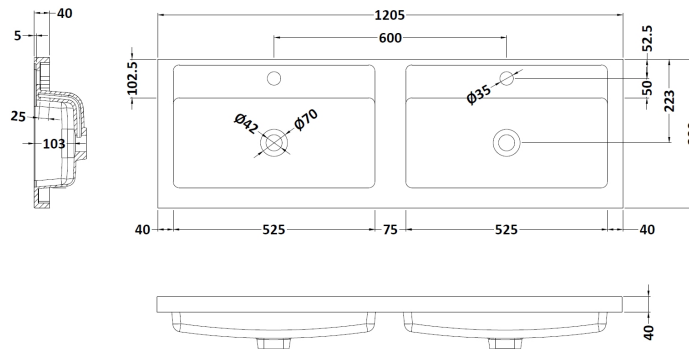

Packaging Dimensions

Height (mm):	885
Width (mm):	620
Depth (mm):	405
Gross Weight (kg):	26.5

Packaging Data

Box Colour:	Brown Cardboard Box
Box Qty:	1
Label Size:	100 x 50
Label Colour:	White Label
Label Qty:	2

Outer Box Dimensions (If Applicable)

Height (mm):	
Width (mm):	
Depth (mm):	
Gross Weight (kg):	
Barcode:	5056211847939

Product Details

Country of Origin:	China
Fitting Instruction:	No
CE & UKCA:	N/A
FSC Certified Materials:	Yes
Colour:	Gloss Grey Mist
Construction Method:	Cam & Wood Dowel
Construction Type:	Rigid
Cabinet Finish:	MFC Painted Gloss
Fascia Finish:	Mdf Painted Gloss
Cabinet Thickness (mm):	16
Fascia Thickness (mm):	18
Drawer Included:	Yes
Drawer Type:	80mm High Metal Softclose
No of Shelves:	0
Hinge Type:	Not Applicable
Hinge Included:	Not Applicable
Adjustable Legs:	No, Not Required
Fixings Included:	Yes
Handle Style:	Contemporary
Waste Shroud:	Yes
Handle Included:	Yes, Supplied
Handle Type:	Strap

Sales Code: PMB424

Description: Double Polymarble Basin 1205 X 390

Product Dimensions

Height (mm):	390
Width (mm):	1205
Depth (mm):	157
Nett Weight (kg):	18.12

Packaging Dimensions

Height (mm):	100
Width (mm):	1205
Depth (mm):	400
Gross Weight (kg):	18.12

Packaging Data

Box Colour:	Brown Cardboard Box - Printed
Box Qty:	1
Label Size:	100 x 50
Label Colour:	White Label
Label Qty:	2

Outer Box Dimensions (If Applicable)

Height (mm):	
Width (mm):	
Depth (mm):	
Gross Weight (kg):	
Barcode:	5056211815136