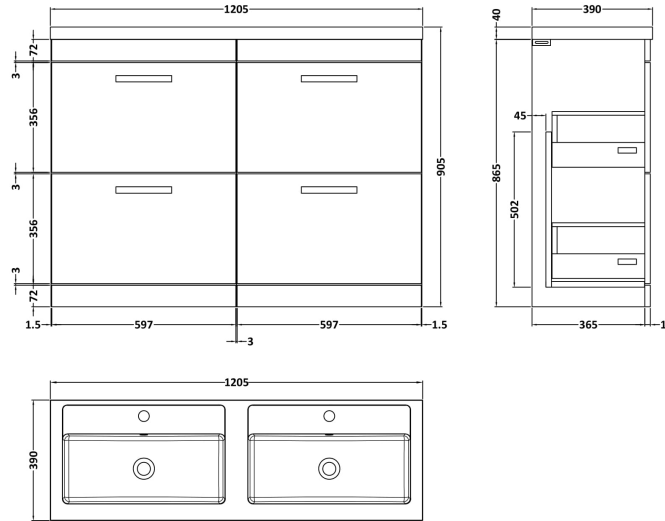

Sales Code: ATH108C

Description: 1200 Fs 4-Drawer Vanity & Double Basin

Packaging Details

Barcode: 5056211848363

Sales Code: MOE433

Description: 600 Floor Standing 2-Drawer Basin Unit

Product Dimensions

Height (mm):	865
Width (mm):	600
Depth (mm):	383
Nett Weight (kg):	26

Packaging Dimensions

Height (mm):	885
Width (mm):	620
Depth (mm):	405
Gross Weight (kg):	26.5

Packaging Data

Box Colour:	Brown Cardboard Box
Box Qty:	1
Label Size:	100 x 50
Label Colour:	White Label
Label Qty:	2

Outer Box Dimensions (If Applicable)

Height (mm):	
Width (mm):	
Depth (mm):	
Gross Weight (kg):	
Barcode:	5056211847939

Product Details

Country of Origin:	China
Fitting Instruction:	No
CE & UKCA:	N/A
FSC Certified Materials:	Yes
Colour:	Gloss Grey Mist
Construction Method:	Cam & Wood Dowel
Construction Type:	Rigid
Cabinet Finish:	MFC Painted Gloss
Fascia Finish:	Mdf Painted Gloss
Cabinet Thickness (mm):	16
Fascia Thickness (mm):	18
Drawer Included:	Yes
Drawer Type:	80mm High Metal Softclose
No of Shelves:	0
Hinge Type:	Not Applicable
Hinge Included:	Not Applicable
Adjustable Legs:	No, Not Required
Fixings Included:	Yes
Handle Style:	Contemporary
Waste Shroud:	Yes
Handle Included:	Yes, Supplied
Handle Type:	Strap

Sales Code: PMB424

Description: Double Polymarble Basin 1205 X 390

Product Dimensions

Height (mm):	390
Width (mm):	1205
Depth (mm):	157
Nett Weight (kg):	18.12

Packaging Dimensions

Height (mm):	100
Width (mm):	1205
Depth (mm):	400
Gross Weight (kg):	18.12