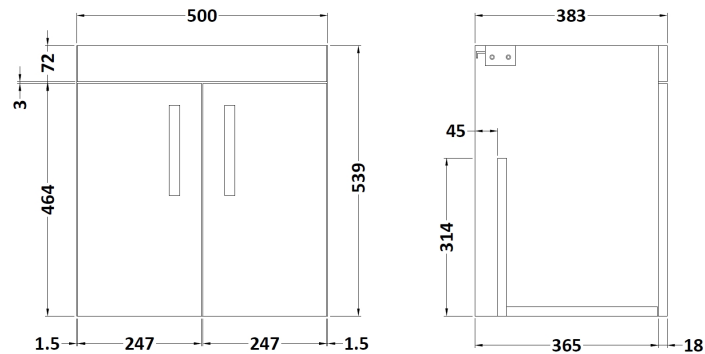

Sales Code: ATH086D

Description: 500 Wh 2-Door Vanity & Basin 3

Packaging Details

Barcode: 5056211864394

Sales Code: MOD552

Description: 500 Wall Hung 2-Door Basin Unit

Product Dimensions

Height (mm):	540
Width (mm):	500
Depth (mm):	383
Nett Weight (kg):	11

Packaging Dimensions

Height (mm):	405
Width (mm):	520
Depth (mm):	560
Gross Weight (kg):	11.5

Packaging Data

Box Colour:	Brown Cardboard Box
Box Qty:	1
Label Size:	100 x 50
Label Colour:	White Label
Label Qty:	2

Sales Code: NVM032

Description: 500 Thin Edged Basin 1Th

Product Dimensions

Height (mm):	170
Width (mm):	510
Depth (mm):	395
Nett Weight (kg):	9.5

Packaging Dimensions

Height (mm):	190
Width (mm):	530
Depth (mm):	415
Gross Weight (kg):	10

Packaging Data

Box Colour:	Brown Cardboard Box - Printed
Box Qty:	1
Label Size:	100 x 50
Label Colour:	White Label
Label Qty:	2

Outer Box Dimensions (If Applicable)

Height (mm):	
Width (mm):	
Depth (mm):	
Gross Weight (kg):	
Barcode:	5056211853411