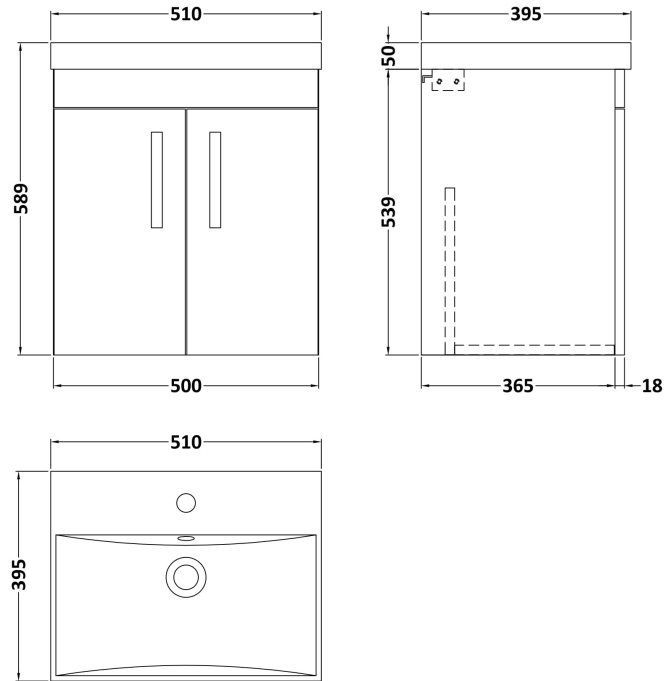

Sales Code: ATH086D

Description: 500 Wh 2-Door Vanity & Basin 3

Packaging Details

Barcode: 5056211864394

Sales Code: MOD552

Description: 500 Wall Hung 2-Door Basin Unit

Product Dimensions

Height (mm):	540
Width (mm):	500
Depth (mm):	383
Nett Weight (kg):	11

Packaging Dimensions

Height (mm):	405
Width (mm):	520
Depth (mm):	560
Gross Weight (kg):	11.5

Packaging Data

Box Colour:	Brown Cardboard Box
Box Qty:	1
Label Size:	100 x 50
Label Colour:	White Label
Label Qty:	2

Outer Box Dimensions (If Applicable)

Height (mm):	
Width (mm):	
Depth (mm):	
Gross Weight (kg):	
Barcode:	5056211816225

Product Details

Country of Origin:	United Kingdom
Fitting Instruction:	No
CE & UKCA:	N/A
FSC Certified Materials:	Yes
Colour:	Anthracite Woodgrain
Construction Method:	Cam & Wood Dowel
Construction Type:	Rigid
Cabinet Finish:	MFC Textured Woodgrain
Fascia Finish:	MFC Textured Woodgrain
Cabinet Thickness (mm):	18
Fascia Thickness (mm):	18
Drawer Included:	No
Drawer Type:	Not Applicable
No of Shelves:	0
Hinge Type:	95 Degree Clip-On Soft Close
Hinge Included:	Yes, Supplied
Adjustable Legs:	No, Not Required
Fixings Included:	Yes
Handle Style:	Contemporary
Waste Shroud:	No
Handle Included:	Yes, Supplied
Handle Type:	D-Shape

Sales Code: NVM032

Description: 500 Thin Edged Basin 1Th

Product Dimensions

Height (mm):	170
Width (mm):	510
Depth (mm):	395
Nett Weight (kg):	9.5

Packaging Dimensions

Height (mm):	190
Width (mm):	530
Depth (mm):	415
Gross Weight (kg):	10