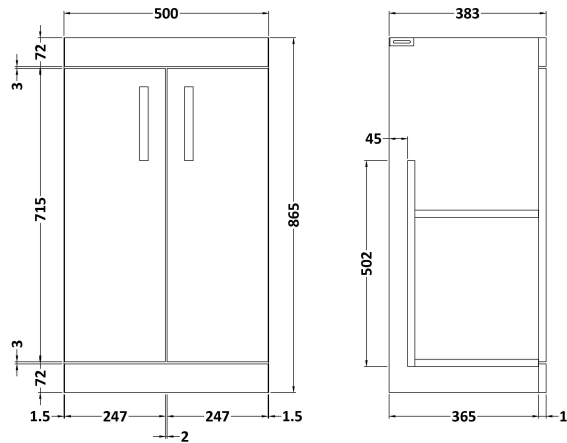

Sales Code: ATH072D

Description: 500 Fs 2-Door Vanity & Basin 3

Packaging Details

Barcode: 5056211864264

Sales Code: MOC302

Description: 500 Floor Standing 2-Door Basin Unit

Product Dimensions

Height (mm):	865
Width (mm):	500
Depth (mm):	383
Nett Weight (kg):	18.5

Packaging Dimensions

Height (mm):	900
Width (mm):	530
Depth (mm):	410
Gross Weight (kg):	19

Packaging Data

Box Colour:	Brown Cardboard Box
Box Qty:	1
Label Size:	100 x 50
Label Colour:	White Label
Label Qty:	2

Outer Box Dimensions (If Applicable)

Height (mm):	
Width (mm):	
Depth (mm):	
Gross Weight (kg):	
Barcode:	5055275869949

Product Details

Country of Origin:	China
Fitting Instruction:	No
CE & UKCA:	N/A
FSC Certified Materials:	Yes
Colour:	Gloss Grey
Construction Method:	Cam & Wood Dowel
Construction Type:	Rigid
Cabinet Finish:	MFC Painted Gloss
Fascia Finish:	Mdf Painted Gloss
Cabinet Thickness (mm):	16
Fascia Thickness (mm):	18
Drawer Included:	No
Drawer Type:	Not Applicable
No of Shelves:	1
Hinge Type:	95 Degree Clip-On Soft Close
Hinge Included:	Yes, Supplied
Adjustable Legs:	No, Not Required
Fixings Included:	Yes
Handle Style:	Contemporary
Waste Shroud:	No
Handle Included:	Yes, Supplied
Handle Type:	Strap

Sales Code: NVM032

Description: 500 Thin Edged Basin 1Th

Product Dimensions

Height (mm):	170
Width (mm):	510
Depth (mm):	395
Nett Weight (kg):	9.5

Packaging Dimensions

Height (mm):	190
Width (mm):	530
Depth (mm):	415
Gross Weight (kg):	10