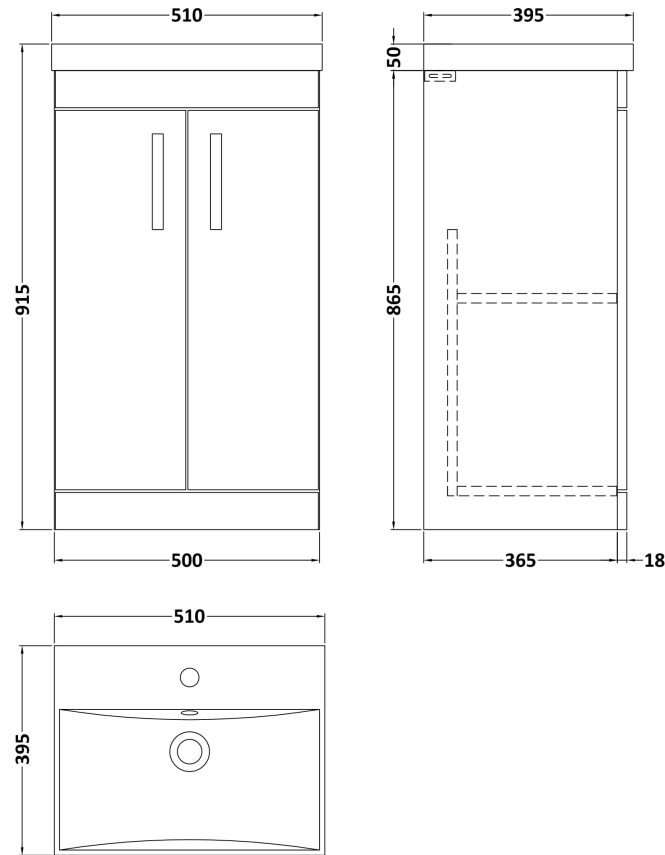

Sales Code: ATH072D

Description: 500 Fs 2-Door Vanity & Basin 3

Packaging Details

Barcode: 5056211864264

Sales Code: MOC302

Description: 500 Floor Standing 2-Door Basin Unit

Product Dimensions

Height (mm):	865
Width (mm):	500
Depth (mm):	383
Nett Weight (kg):	18.5

Packaging Dimensions

Height (mm):	900
Width (mm):	530
Depth (mm):	410
Gross Weight (kg):	19

Packaging Data

Box Colour:	Brown Cardboard Box
Box Qty:	1
Label Size:	100 x 50
Label Colour:	White Label
Label Qty:	2

Outer Box Dimensions (If Applicable)

Height (mm):	
Width (mm):	
Depth (mm):	
Gross Weight (kg):	
Barcode:	5055275869949

Product Details

Country of Origin:	China
Fitting Instruction:	No
CE & UKCA:	N/A
FSC Certified Materials:	Yes
Colour:	Gloss Grey
Construction Method:	Cam & Wood Dowel
Construction Type:	Rigid
Cabinet Finish:	MFC Painted Gloss
Fascia Finish:	Mdf Painted Gloss
Cabinet Thickness (mm):	16
Fascia Thickness (mm):	18
Drawer Included:	No
Drawer Type:	Not Applicable
No of Shelves:	1
Hinge Type:	95 Degree Clip-On Soft Close
Hinge Included:	Yes, Supplied
Adjustable Legs:	No, Not Required
Fixings Included:	Yes
Handle Style:	Contemporary
Waste Shroud:	No
Handle Included:	Yes, Supplied
Handle Type:	Strap

Sales Code: NVM032

Description: 500 Thin Edged Basin 1Th

Product Dimensions

Height (mm):	170
Width (mm):	510
Depth (mm):	395
Nett Weight (kg):	9.5

Packaging Dimensions

Height (mm):	190
Width (mm):	530
Depth (mm):	415
Gross Weight (kg):	10