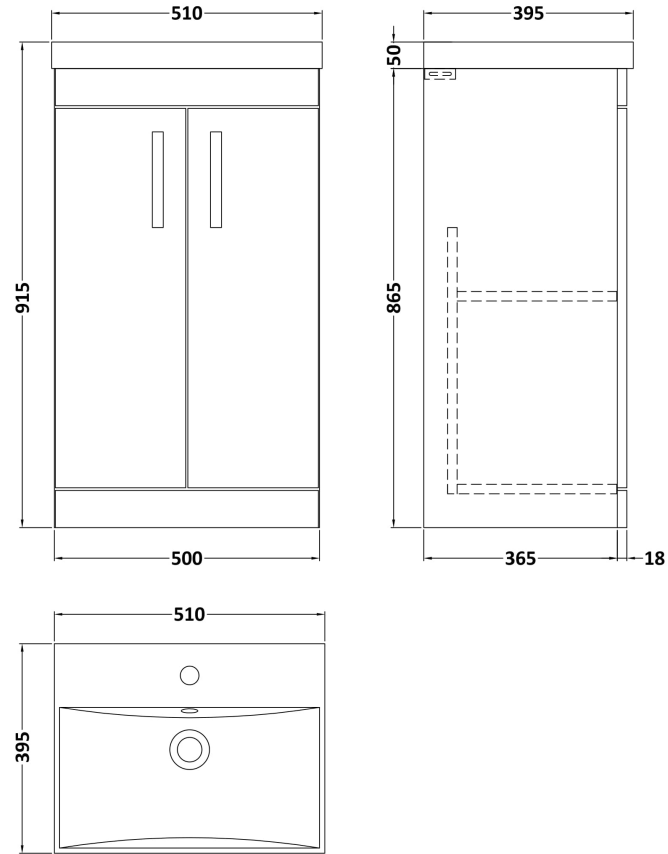

Sales Code: ATH004D

Description: 500 Fs 2-Door Vanity & Basin 3

Packaging Details

Barcode: 5056211863779