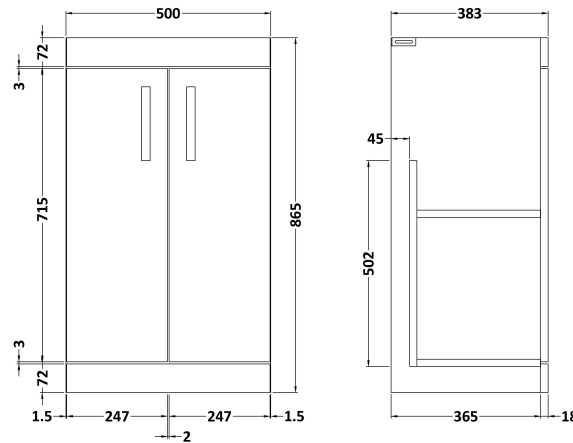

### Product Dimensions

Height (mm):	865
Width (mm):	500
Depth (mm):	383
Nett Weight (kg):	18.5

### Packaging Dimensions

Height (mm):	900
Width (mm):	530
Depth (mm):	410
Gross Weight (kg):	19

### Product Dimensions

Height (mm):	170
Width (mm):	510
Depth (mm):	395
Nett Weight (kg):	9.5

### Packaging Dimensions

Height (mm):	190
Width (mm):	530
Depth (mm):	415
Gross Weight (kg):	10