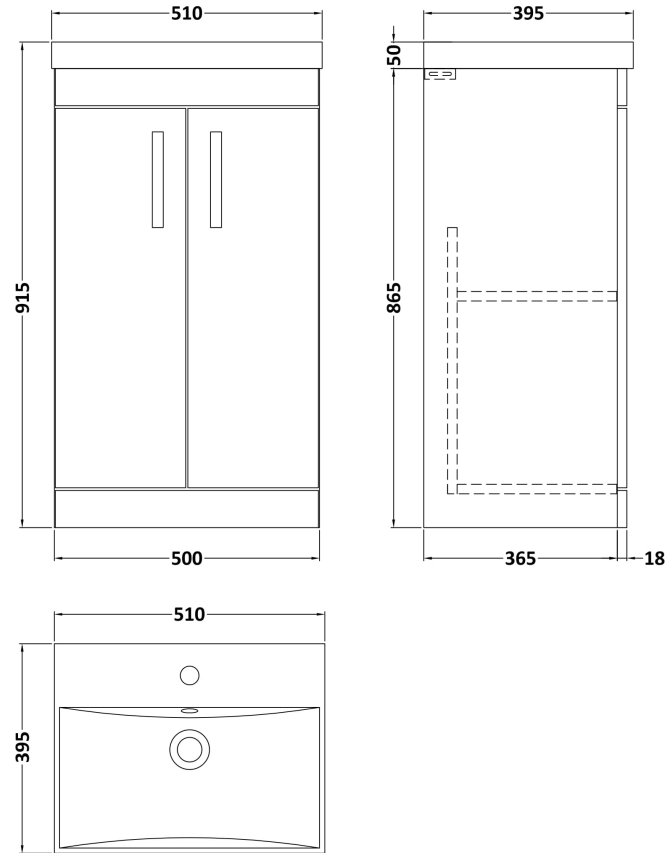

Sales Code: ATH005D

Description: 500 Fs 2-Door Vanity & Basin 3

Packaging Details

Barcode: 5056211863786

Sales Code: MOD602

Description: 500 2-Door F/S Unit

Product Dimensions

Height (mm):	865
Width (mm):	500
Depth (mm):	383
Nett Weight (kg):	18.5

Packaging Dimensions

Height (mm):	900
Width (mm):	530
Depth (mm):	410
Gross Weight (kg):	19

Packaging Data

Box Colour:	Brown Cardboard Box
Box Qty:	1
Label Size:	100 x 50
Label Colour:	White Label
Label Qty:	2

Outer Box Dimensions (If Applicable)

Height (mm):	
Width (mm):	
Depth (mm):	
Gross Weight (kg):	
Barcode:	5055275825389

Product Details

Country of Origin:	United Kingdom
Fitting Instruction:	No
CE & UKCA:	N/A
FSC Certified Materials:	Yes
Colour:	Black Woodgrain
Construction Method:	Cam & Wood Dowel
Construction Type:	Rigid
Cabinet Finish:	MFC Textured Woodgrain
Fascia Finish:	MFC Textured Woodgrain
Cabinet Thickness (mm):	18
Fascia Thickness (mm):	18
Drawer Included:	No
Drawer Type:	Not Applicable
No of Shelves:	1
Hinge Type:	95 Degree Clip-On Soft Close
Hinge Included:	Yes, Supplied
Adjustable Legs:	No, Not Required
Fixings Included:	Yes
Handle Style:	Contemporary
Waste Shroud:	No
Handle Included:	Yes, Supplied
Handle Type:	D-Shape

Sales Code: NVM032

Description: 500 Thin Edged Basin 1Th

Product Dimensions

Height (mm):	170
Width (mm):	510
Depth (mm):	395
Nett Weight (kg):	9.5

Packaging Dimensions

Height (mm):	190
Width (mm):	530
Depth (mm):	415
Gross Weight (kg):	10