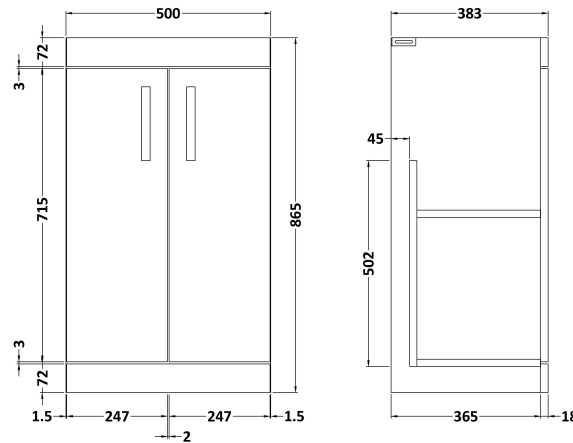

Sales Code: ATH005D

Description: 500 Fs 2-Door Vanity & Basin 3

Packaging Details

Barcode: 5056211863786

Sales Code: MOD602

Description: 500 2-Door F/S Unit

Product Dimensions

Height (mm):	865
Width (mm):	500
Depth (mm):	383
Nett Weight (kg):	18.5

Packaging Dimensions

Height (mm):	900
Width (mm):	530
Depth (mm):	410
Gross Weight (kg):	19

Packaging Data

Box Colour:	Brown Cardboard Box
Box Qty:	1
Label Size:	100 x 50
Label Colour:	White Label
Label Qty:	2

Outer Box Dimensions (If Applicable)

Height (mm):	
Width (mm):	
Depth (mm):	
Gross Weight (kg):	
Barcode:	5055275825389

Product Details

Country of Origin:	United Kingdom
Fitting Instruction:	No
CE & UKCA:	N/A
FSC Certified Materials:	Yes
Colour:	Black Woodgrain
Construction Method:	Cam & Wood Dowel
Construction Type:	Rigid
Cabinet Finish:	MFC Textured Woodgrain
Fascia Finish:	MFC Textured Woodgrain
Cabinet Thickness (mm):	18
Fascia Thickness (mm):	18
Drawer Included:	No
Drawer Type:	Not Applicable
No of Shelves:	1
Hinge Type:	95 Degree Clip-On Soft Close
Hinge Included:	Yes, Supplied
Adjustable Legs:	No, Not Required
Fixings Included:	Yes
Handle Style:	Contemporary
Waste Shroud:	No
Handle Included:	Yes, Supplied
Handle Type:	D-Shape

Sales Code: NVM032

Description: 500 Thin Edged Basin 1Th

Product Dimensions

Height (mm):	170
Width (mm):	510
Depth (mm):	395
Nett Weight (kg):	9.5

Packaging Dimensions

Height (mm):	190
Width (mm):	530
Depth (mm):	415
Gross Weight (kg):	10